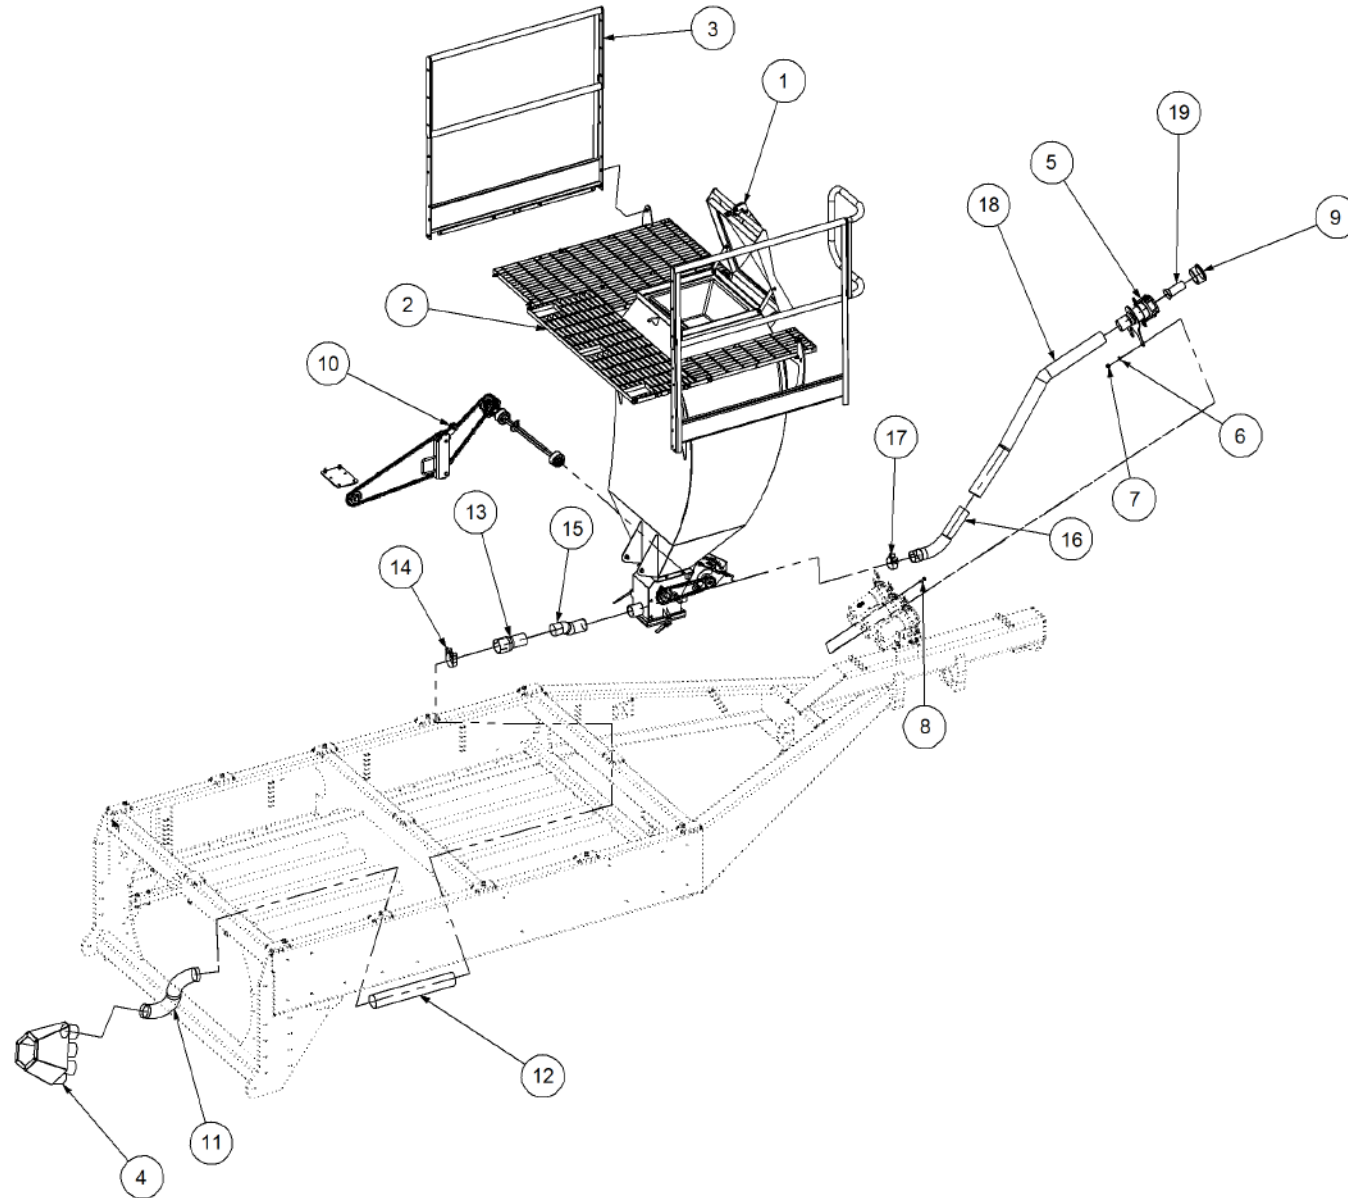

P/N 201450100 SSB Kit - 450L 1 Way Ground Drive

Key	Part Number	Description	Qty
1	201450250	SSB Sub Assembly - 450L 1 Way Ground Drive	1
2	201450215	SSB Walkway Kit - 450L suits 2 Bin	1
3	201450210	SSB Handrail Kit - 450L suits 2 Bin	1
4	259602009	Blower Outlet - 7 Outlet	1
5	214602051	Breakaway & Coupling Assembly	1
6	085110000	Flat Washer 10 ID	4
7	080121000	Nut M10 Nyloc	2
8	050100308	Bolt Hex Hd M10 x 30	2
9	108000075	Plug - 3" Female	1
10	290602800	Drive Kit - SSB 300L	1
11	109400076	Hose Ribbed Bore 76 Dia	1
12	109400076	Hose Ribbed Bore 76 Dia	1
13	208000075	Reducer 3" ID x 2-1/2" OD	1
14	100074079	Hose Clamp - Mikalor 74 - 79	1
15	109200064	Hose Ductaflex 63 Dia	1
16	193045212	Elbow 2-1/2" Dia	1
17	100064067	Hose Clamp - Mikalor 64 - 67	1
18	109600064	Hose Abrasive Resistant 64 Dia	1
19	208063044	Air Restrictor	1

Key	Part Number	Description	Qty