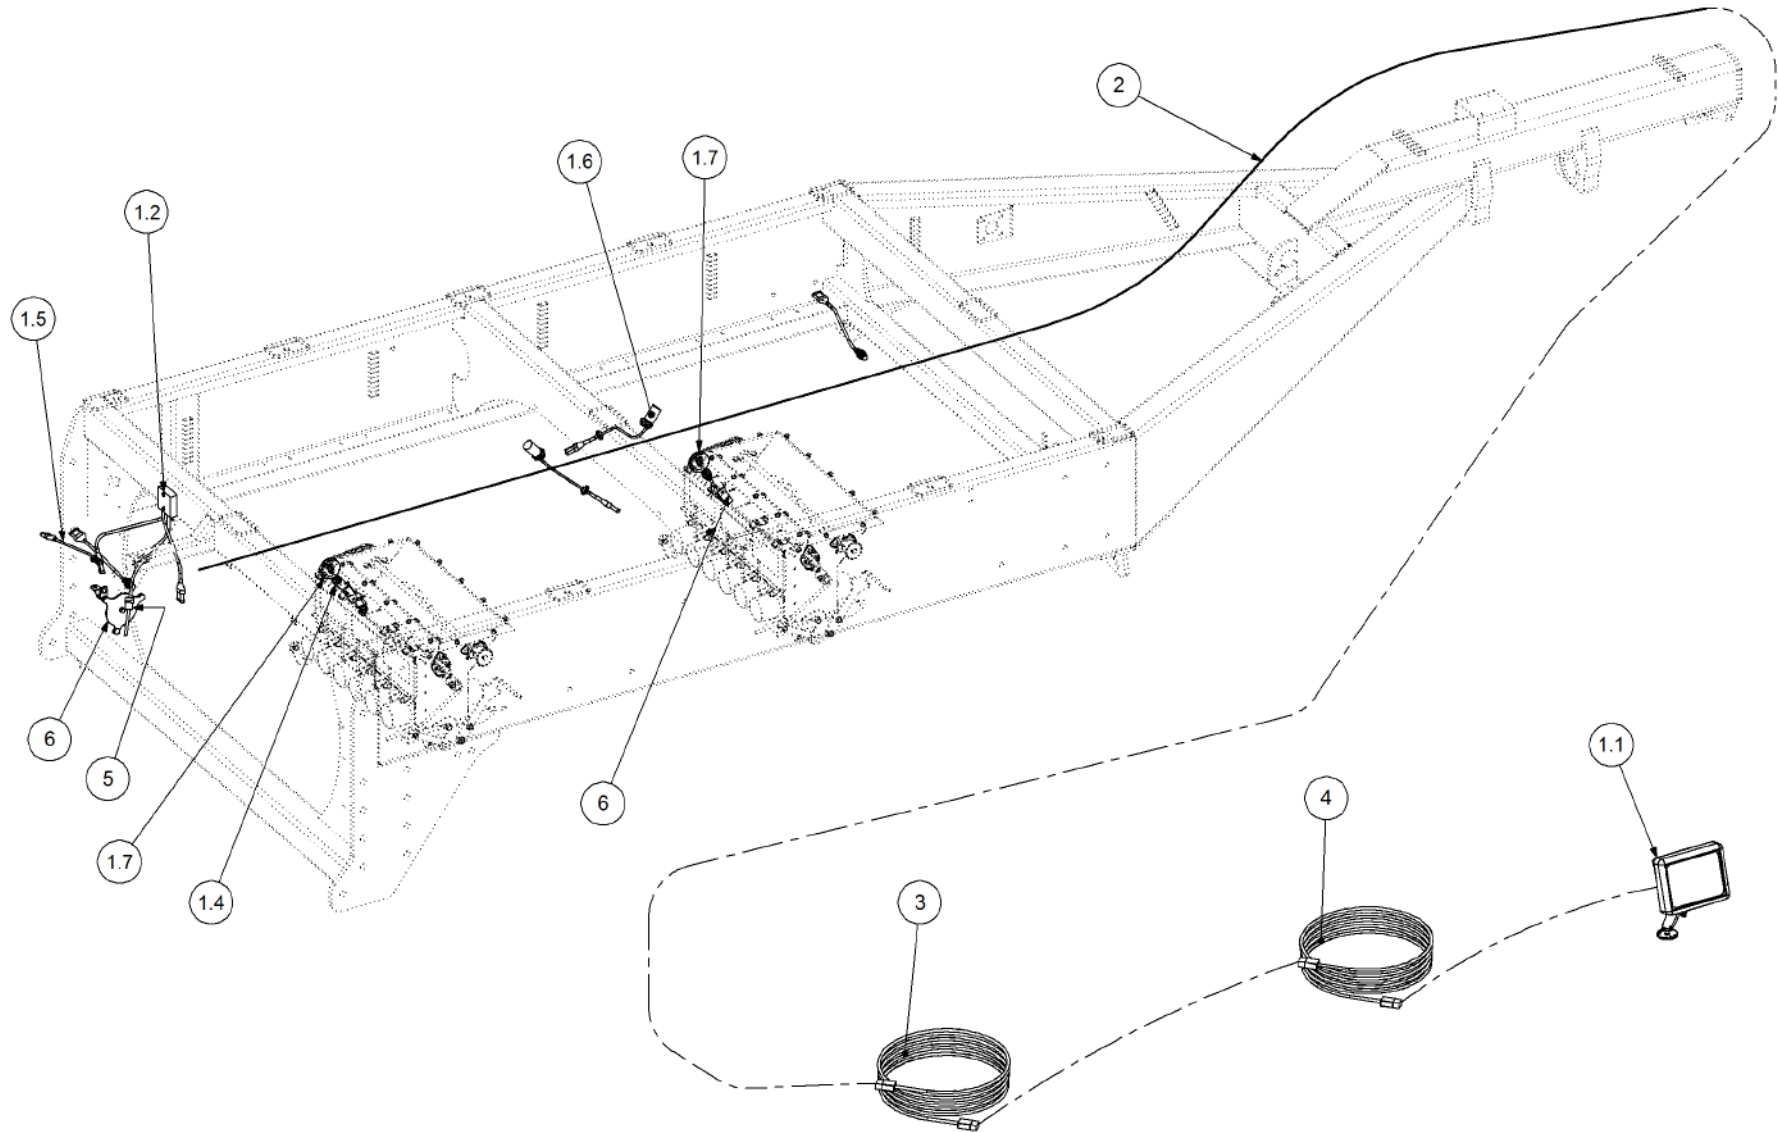

P/N 156590005 Stauff Clamp Kit

Key	Part Number	Description	Qty
1	156142160	Clamp Pipe Single 16 Dia	7
2	156162000	Clamp Top Plate	7
3	156143254	Clamp Pipe Single 25.4 Dia	7
4	156163000	Clamp Top Plate	7
5	156144280	Clamp Pipe Single 28 Dia	7
6	156164000	Clamp Top Plate	7
7	050060408	Bolt Hex Hd M6 x 40	28
8	050060458	Bolt Hex Hd M6 x 45	14
9	156180006	Stauff Rail Nut M6	42

Key	Part Number	Description	Qty