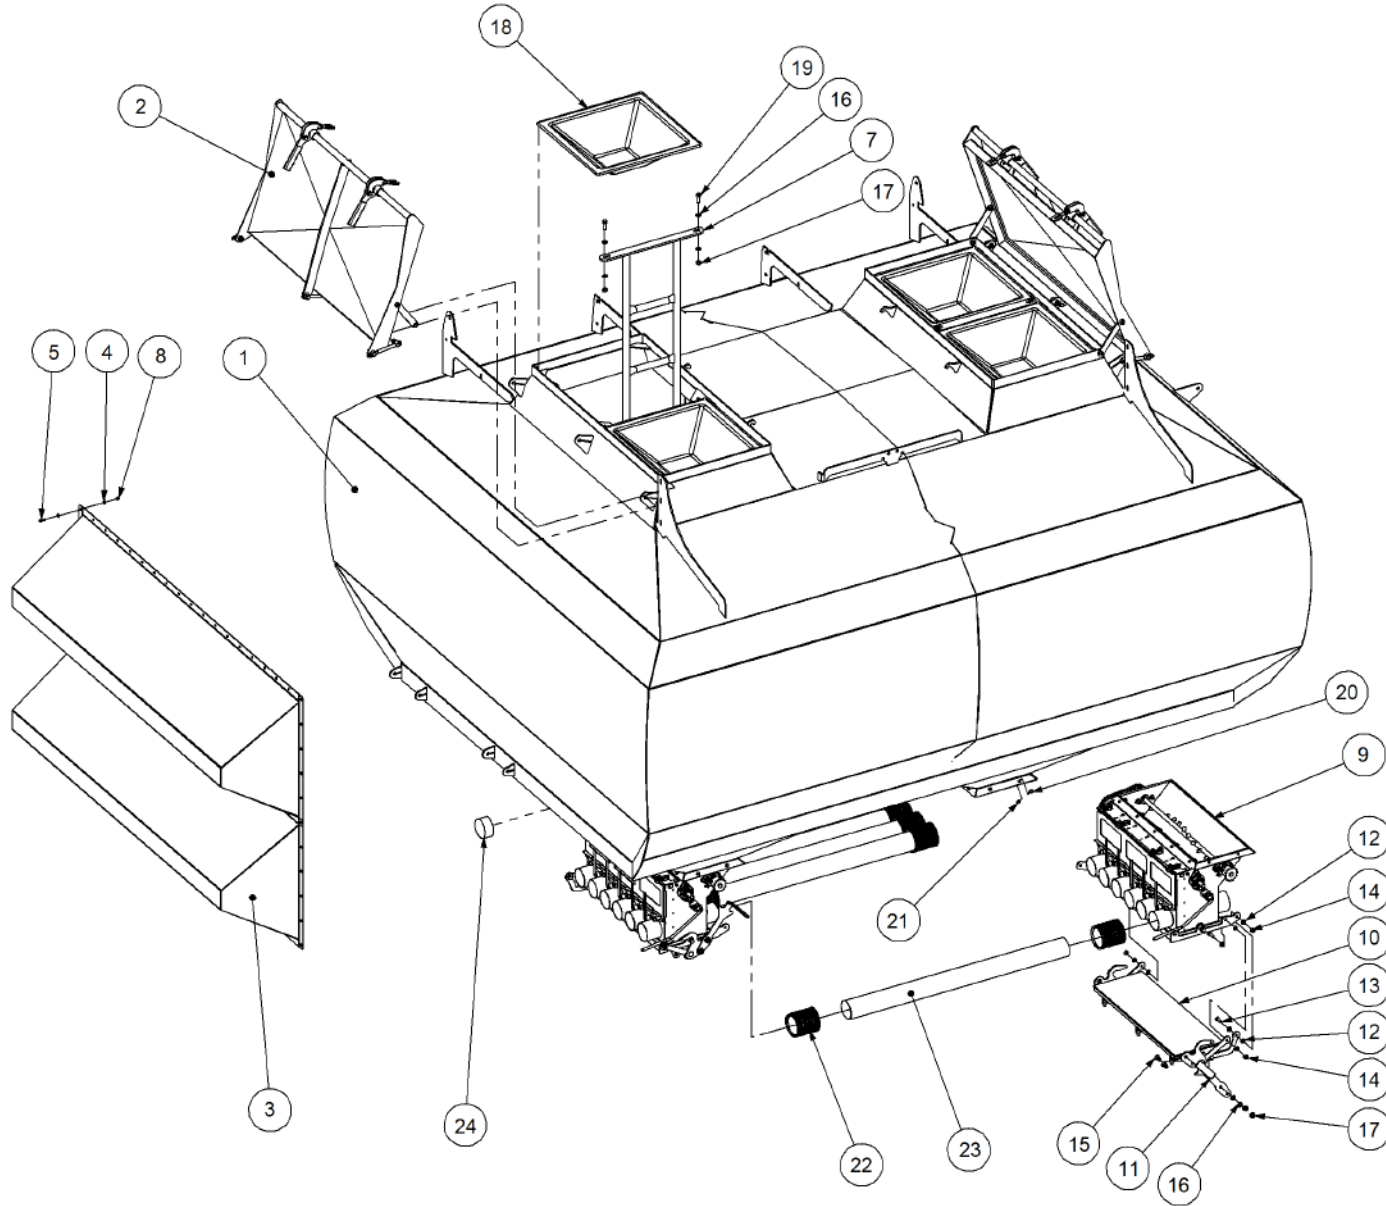

P/N 200902250 Bin Sub Assembly - 9000 2 Bin

P/N 200902250

Bin Sub Assembly - 9000 2 Bin

Key	Part Number	Description	Qty
1	200902001	Bin - 9000 2 Bin	1
2	203900000	Lid Assy - Large	2
3	207902001	Bin Divider	2
4	035106151	Flat Washer 1/4" ID	169
5	000060195	Bolt Hex Hd 1/4" UNC x 3/4"	84
6	030110061	Nut 1/4" UNC	11
7	202901001	Internal Ladder	2
8	030130061	Nut 1/4" UNC Nyloc	73
9	208600001	Metering Unit Assy - 6 Way (less Bottom Door)	2
10	208600023	Bottom Door & Shaft - 6 Way	2
11	208400065	Metering Unit Bottom Door Handle	2
12	085108000	Flat Washer 8 ID	18
13	050080258	Bolt Hex Hd M8 x 25	6
14	080120800	Nut M8 Nyloc	6
15	062110025	Cap Screw Csk Hd M10 x 25	4
16	085110000	Flat Washer 10 ID	12
17	080121000	Nut M10 Nyloc	8
18	203155001	Wire Basket	4
19	050100308	Bolt Hex Hd M10 x 30	4
20	054060129	Bolt Hex Hd M6 x 12 Durluk	28
21	080130601	Nut M6 Hex	18
22	208000090	Joiner Hose	12
23	208000980	Metering Unit Flow Thru Tube	6
24	197000762	Blank Off Cap 3" Black	4

Key	Part Number	Description	Qty