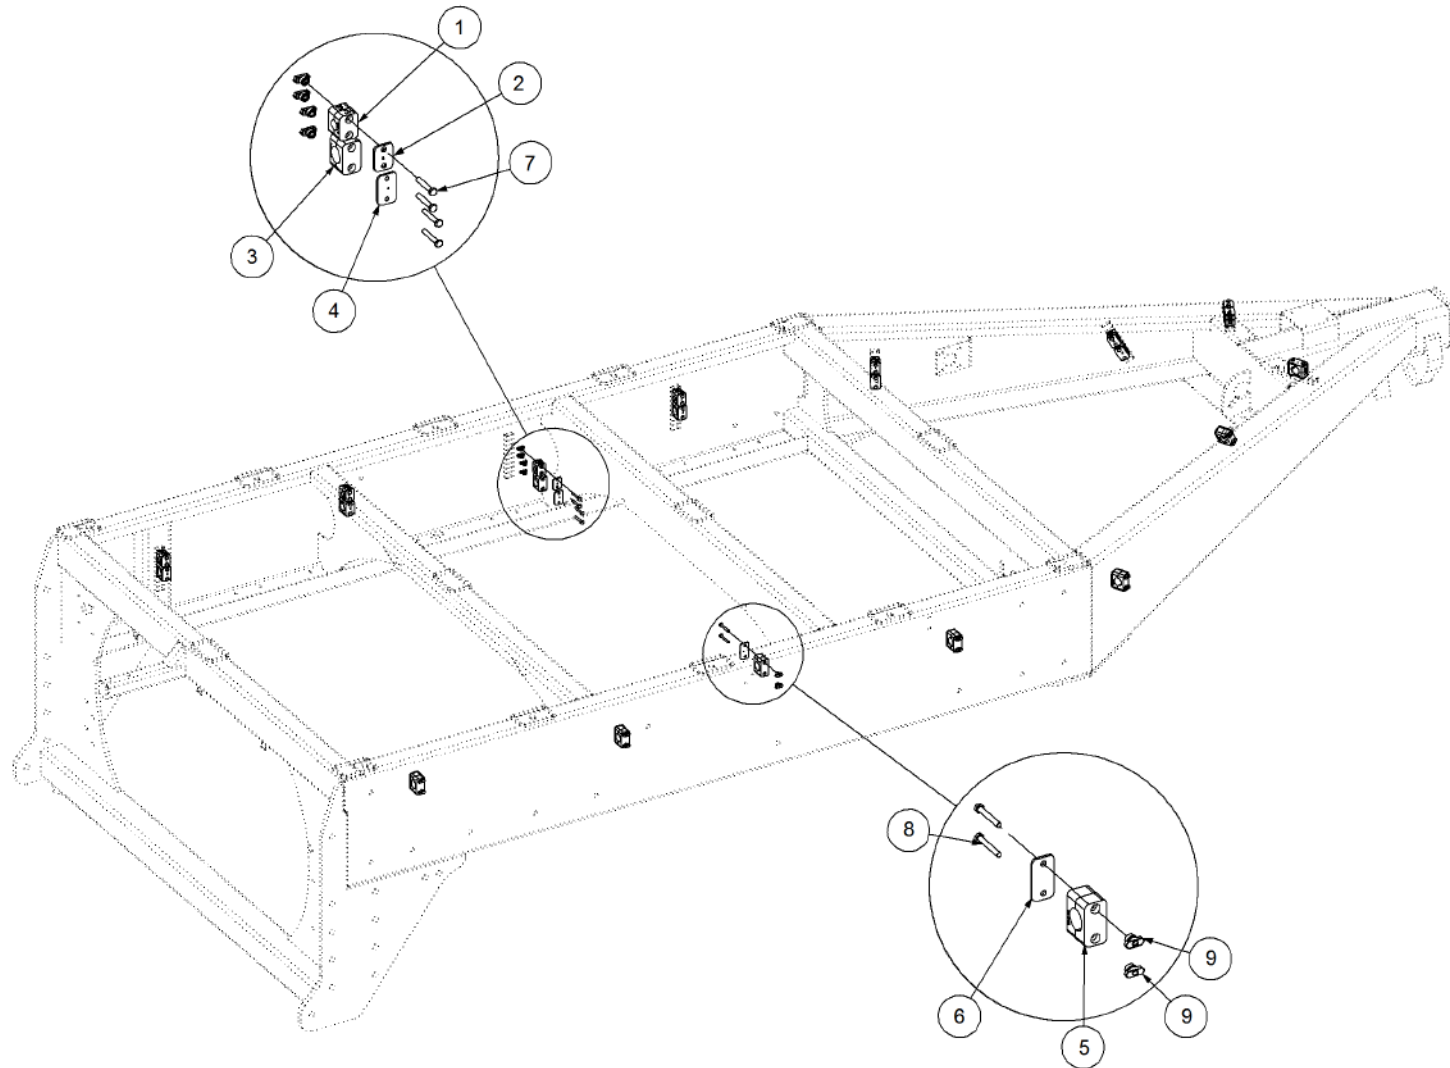

Key	Part Number	Description	Qty
-----	-------------	-------------	-----

P/N 156590005 Stauff Clamp Kit

Key	Part Number	Description	Qty
1	156142160	Clamp Pipe Single 16 Dia	7
2	156162000	Clamp Top Plate	7
3	156143254	Clamp Pipe Single 25.4 Dia	7
4	156163000	Clamp Top Plate	7
5	156144280	Clamp Pipe Single 28 Dia	7
6	156164000	Clamp Top Plate	7
7	050060408	Bolt Hex Hd M6 x 40	28
8	050060458	Bolt Hex Hd M6 x 45	14
9	156180006	Stauff Rail Nut M6	42