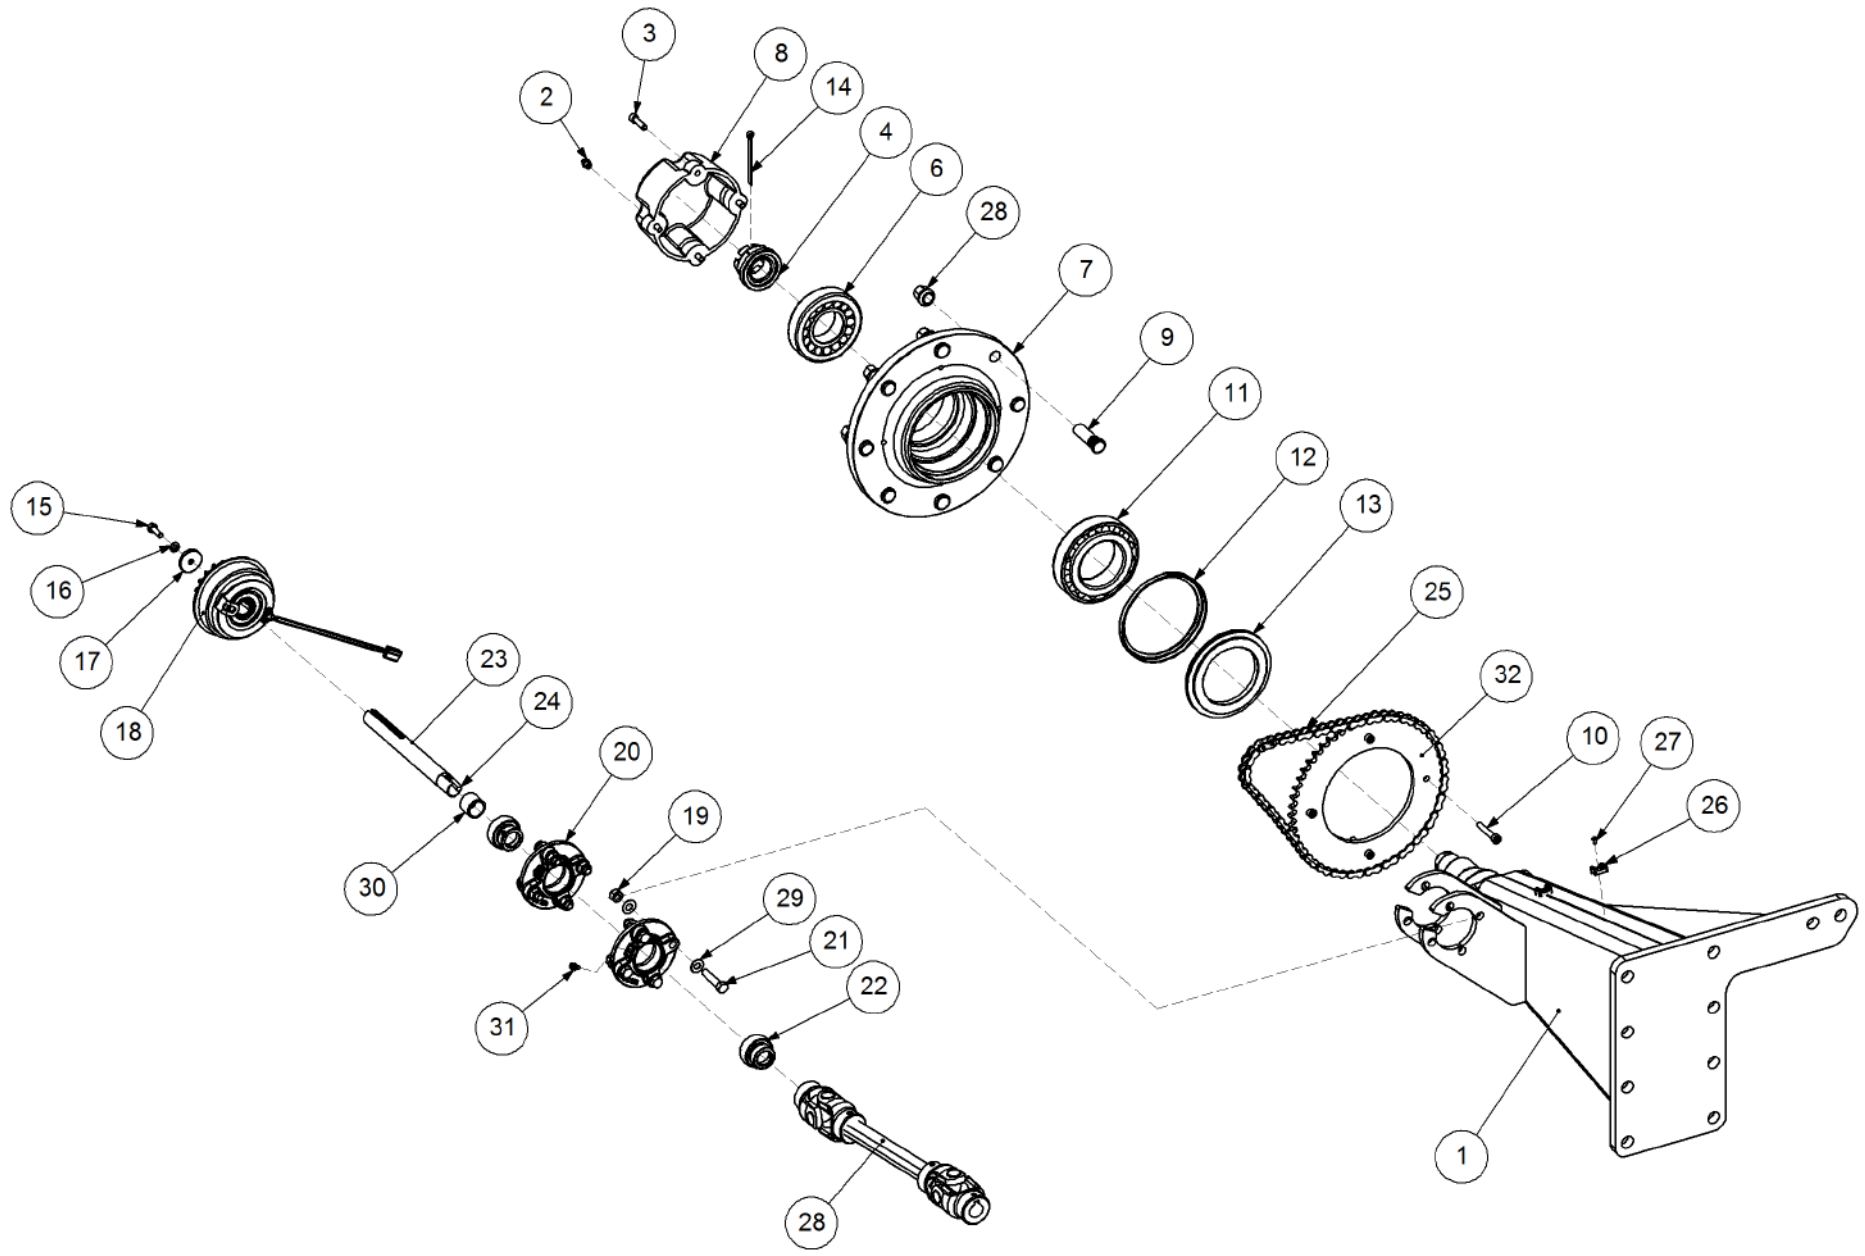

Key	Part Number	Description	Qty
-----	-------------	-------------	-----

P/N 242900000 Axle Hub & Stub - Drive - 6.5T (8 stud) x 3.0m

Key	Part Number	Description	Qty
1	242900001	Axle - Drive	1
2	111103000	Grease Nipple 1/8" BSP	1
3	060108030	Cap Screw M8 x 30	4
4	249092002	Axle Nut 1-1/2"	1
5	080161801	Wheel Nut M18	8
6	135030311	Bearing Tapered Roller 55 ID	1
7	139092006	Hub - 8 stud	1
8	139092007	Grease Cap	1
9	056180600	Wheel Stud M18	8
10	060108050	Cap Screw M8 x 50	4
11	135032216	Bearing Tapered Roller 80 ID	1
12	139092009	Wear Ring	1
13	139092008	Seal 100 ID	1
14	092206080	Split Pin 6.3 Dia x 80	1
15	000080255	Bolt Hex Hd 5/16" UNC x 1"	1
16	036108000	Spring Washer 5/16" ID	1
17	290000002	Retainer Washer	1
18	115005314	Electric Clutch w/- 18T Sprocket	1
19	030130111	Nut 7/16" UNC Nyloc	8
20	136220500	Bearing Housing - 4 Bolt	2
21	000110505	Bolt Hex Hd 7/16" UNC x 2" UNC	8
22	135520525	Bearing - 1" ID	2
23	290000003	Clutch Shaft	1
24	182070830	Key 7 x 8 x 30 Lg	1
25	249063000	Chain 5/8" Simplex O'ring	1
26	115001512	Cable Clamp	2
27	094105000	Pop Rivet 3/16" Steel	2
28	131210490	Drive Shaft & Universal	1
29	035108161	Flat Washer 5/16" ID	16
30	240000000	Bush	1
31	111206450	Grease Nipple 1/4" UNF - 45°	2
32	249150543	Sprocket Plate 5/8" BS x 54T	1