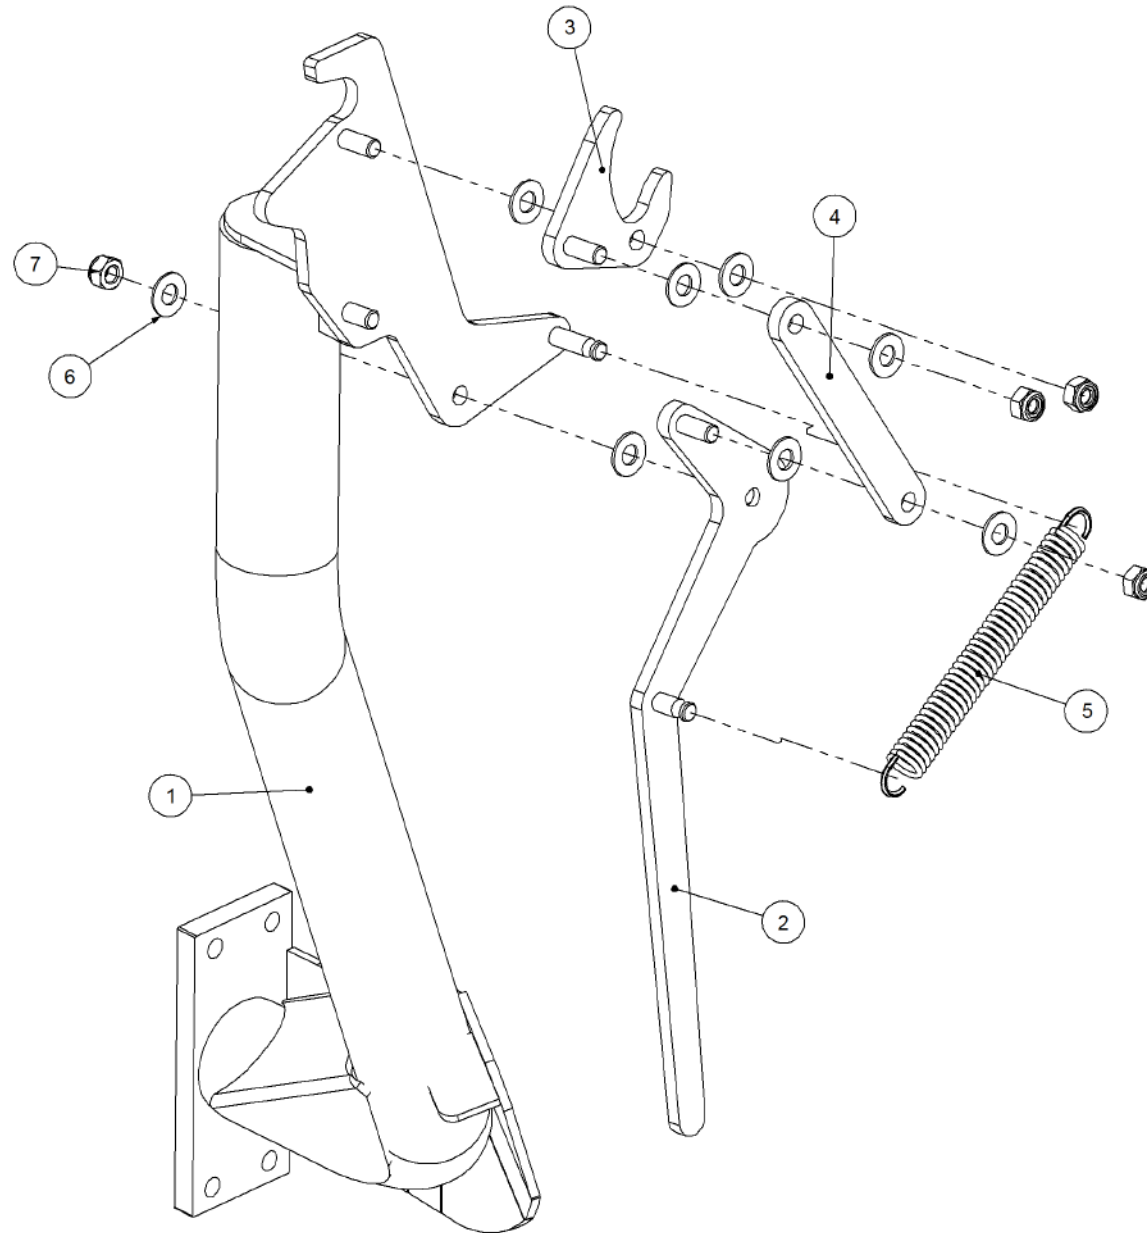

P/N 260902200 Front Mount Arm - RH

P/N 260902200

Front Mount Arm - RH

Key	Part Number	Description	Qty
1	260902001	Front Mount - RH	1
2	260152020	Latch Handle	1
3	260152025	Front Mount Grab	1
4	260902013	Link Plate	1
5	124225175	Spring - Tension	1
6	035113250	Flat Washer 1/2" ID	8
7	080121200	Nut M12 Nyloc	4

Key	Part Number	Description	Qty