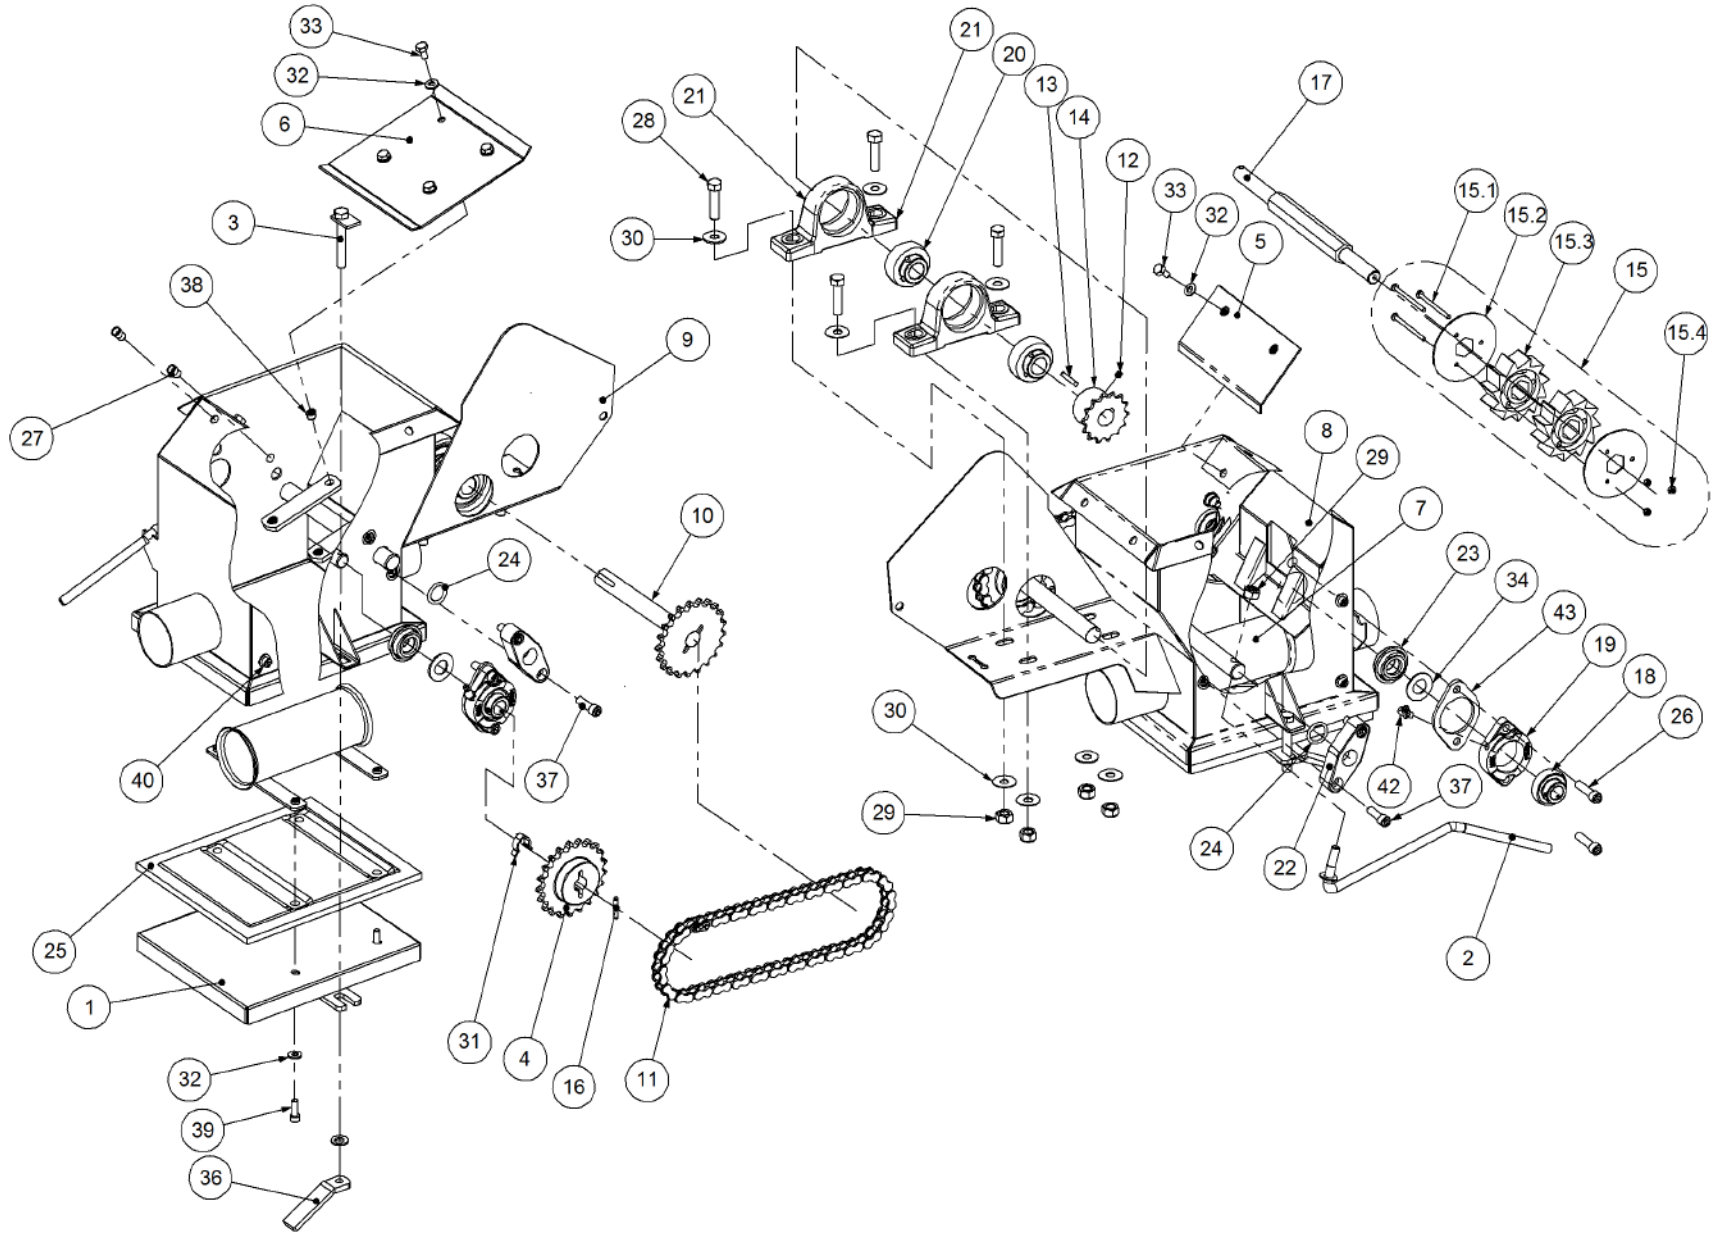

P/N 208103000 Metering Unit SSB - 1 Way Electric Drive

Key	Part Number	Description	Qty	Key	Part Number	Description	Qty
1	208100026	Bottom Door - SSB	1	29	030130101	Nut 3/8" UNC Nyloc	5
2	208100051	Cleanout Door Handle - SSB	1	30	035110251	Flat Washer 3/8" ID	8
3	208100061	Bottom Door Bolt - SSB	2	31	193003765	Retainer Clip - Sprocket	1
4	208100095	Sprocket (Plastic) 1/2" BS x 21T	1	32	035106151	Flat Washer 1/4" ID	14
5	208100071	Coarse Seeds Plate - SSB	1	33	000060135	Bolt Hex Hd 1/4" UNC x 1/2"	6
6	208100047	Clean Out Door - SSB	1	34	035316320	Flat Washer 5/8" ID S/Steel	2
7	208100028	Flow Through Tube	1	35	035110191	Flat Washer 3/8" ID	2
8	208100020	Port Plate - 1 Way	1	36	208100060	Handle - Bottom Door Fastener	2
9	208102002	Metering Unit SSB - 1 Way	1	37	010208025	Cap Screw 5/16" BSW x 1"	4
10	290602070	Drive Shaft & Sprocket - SSB	1	38	030170061	Nut 1/4" UNC Huck	4
11	290600899	Chain 1/2" AS Simplex	1	39	010106019	Cap Screw 1/4" UNC x 3/4"	4
12	013110613	Grub Screw 1/4" UNC x 1/2"	1	40	010106012	Cap Screw 1/4" UNC x 1/2"	4
13	182047430	Key 4.75 x 4.75 x 30 Lg	1	41	030170081	Nut 5/16" UNC Huck	8
14	290000031	Sprocket (Plastic) 1/2" BS x 14T - 3/4" ID	1	42	111206675	Grease Nipple 1/4" UNF - 67.5°	2
15	208100092	Spool Assy - SSB	1	43	197001626P	Gasket (Small) - Bearing	2
15.1	059604060	Bolt Pan Hd M4 x 60	3				
15.2	193001905	Spool Washer	2				
15.3	197018845	Spool	2				
15.4	080310041	Nut M4 S/Steel	3				
16	090105025	Roll Pin 3/16" x 1"	1				
17	208100100	Spool Shaft - SSB	1				
18	135320210	Bearing - 5/8" ID	2				
19	136520300	Bearing Housing	2				
20	135420412	Bearing - 3/4" ID	2				
21	136420500	Bearing Housing - Pillow Block	2				
22	137308846	Bush	2				
23	197161687	Seal 5/8" ID	2				
24	197192535	O'Ring 3/4" ID x 1" OD x 0.139"	2				
25	208100016	Door Rubber - SSB	1				
26	010208032	Cap Screw 5/16" BSW x 1-1/4"	4				
27	030170001	Nut 1/4" UNC Huck	2				
28	000100385	Bolt Hex Hd 3/8" UNC x 1-1/2"	4