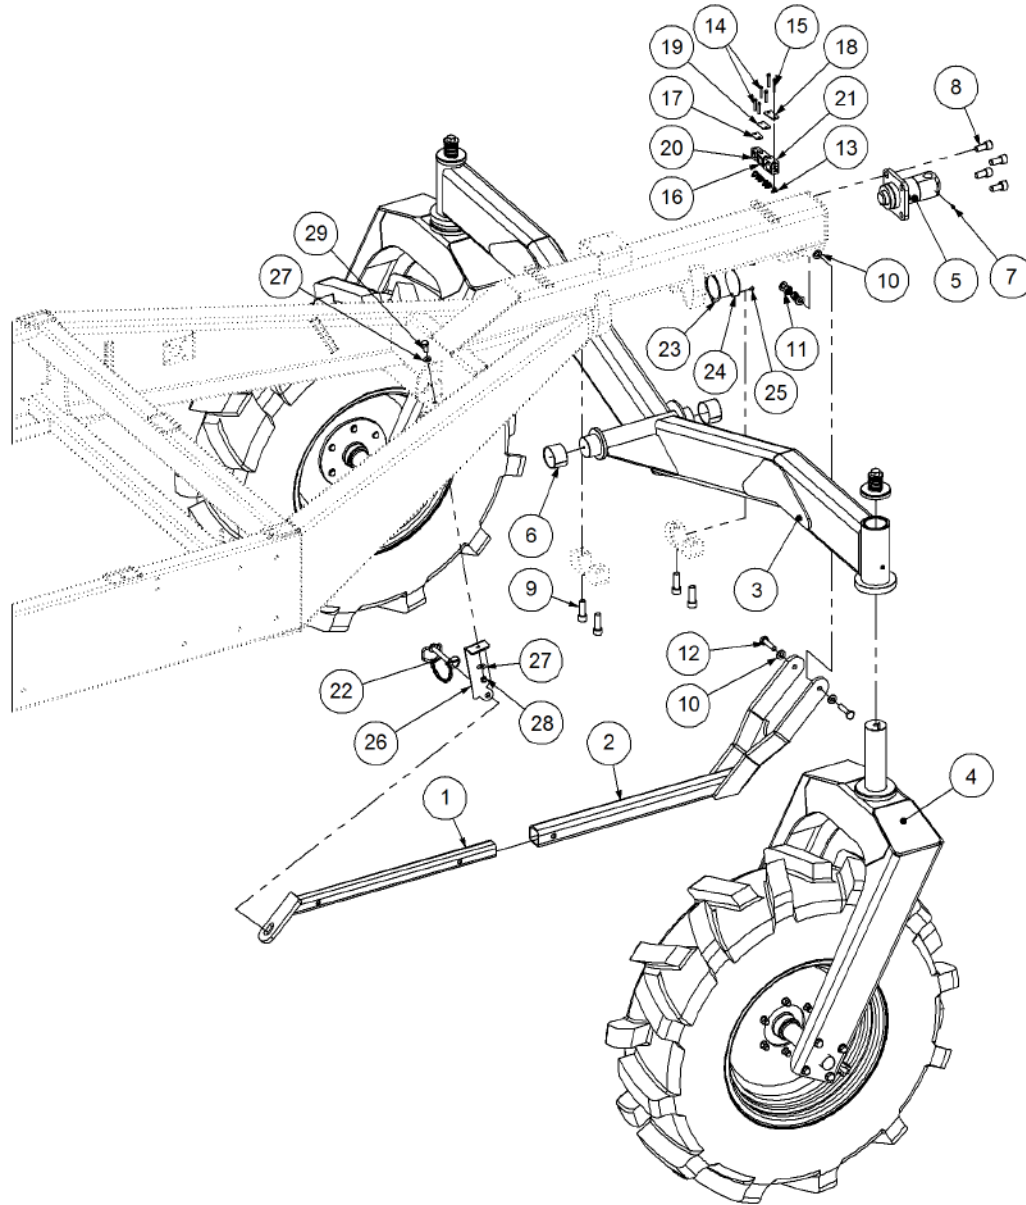

P/N 220602060 Axle Assy - 3.0m Castoring

P/N 220602060 Axle Assy - 3.0m Castoring

Key	Part Number	Description	Qty
1	233260620	Car Pull - Male	1
2	233260610	Car Pull - Female	1
3	220602069	Walking Beam 3.0m Castoring	1
4	220602100	Castor Assembly (15.5/80 x 24 Tyre)	2
5	220601027	Swivel Pull Assembly	1
6	137147031	Bush Teflon 75 ID x 50 Lg	2
7	111206000	Grease Nipple 1/4" UNF	2
8	061120040	Cap Screw M20 x 40	4
9	061120060	Cap Screw M20 x 60	4
10	089116324	Sampson Washer 16 ID	6
11	080121600	Nut M16 Nyloc	2
12	050160658	Bolt Hex Hd M16 x 65	2
13	156180006	Stauff Rail Nut M6	6
14	050060408	Bolt Hex Hd M6 x 40	4
15	050060458	Bolt Hex Hd M6 x 45	2
16	156143254	Clamp Pipe Single 25.4 Dia	1
17	156162000	Clamp Top Plate	1
18	156164000	Clamp Top Plate	1
19	156163000	Clamp Top Plate	1
20	156142160	Clamp Pipe Single 16 Dia	1
21	156144280	Clamp Pipe Single 28 Dia	1
22	095316098	Locking Pin Dia	1
23	220602076	Spacer - Roller Bearing	1
24	220602073	Cap - Roller Bearing	1
25	054060129	Bolt Hex Hd M6 x 12 Durluk	2
26	220602079	Car Pull Bracket	1
27	085112000	Flat Washer 12 ID	2
28	080121200	Nut M12 Nyloc	1
29	050120308	Bolt Hex Hd M12 x 30	1

Key	Part Number	Description	Qty