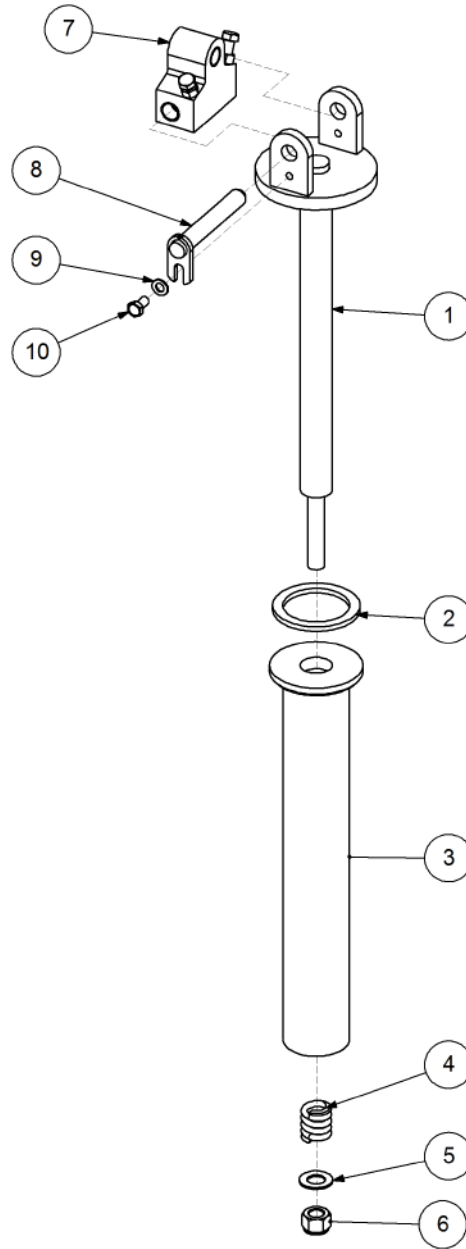

Key	Part Number	Description	Qty
-----	-------------	-------------	-----

P/N 260903200 Front Mount Arm - LH

P/N 260903200

Front Mount Arm - LH

Key	Part Number	Description	Qty
1	080121200	Nut M12 Nyloc	4
2	035113250	Flat Washer 1/2" ID	8
3	260902013	Link Plate	1
4	260153025	Front Support Grab	1
5	124225175	Spring - Tension	1
6	260153020	Latch Handle - LH	1
7	260903001	Front Mount - LH	1

Key	Part Number	Description	Qty
-----	-------------	-------------	-----

P/N 260902220 Auger Centre Pivot - RH

P/N 260902220

Auger Centre Pivot - RH

Key	Part Number	Description	Qty
1	260902060	Support Shaft	1
2	193100766	Brake Disc	1
3	260902064	Support Sleeve	1
4	124105708	Spring - Compression	1
5	035119380	Flat Washer 3/4" ID	1
6	030130191	Nut 3/4" UNC Nyloc	1
7	260902129	Support Block	1
8	260902142	Centre Pivot Pin	1
9	085110000	Flat Washer 10 ID	1
10	050100208	Bolt Hex Hd M10 x 20	1