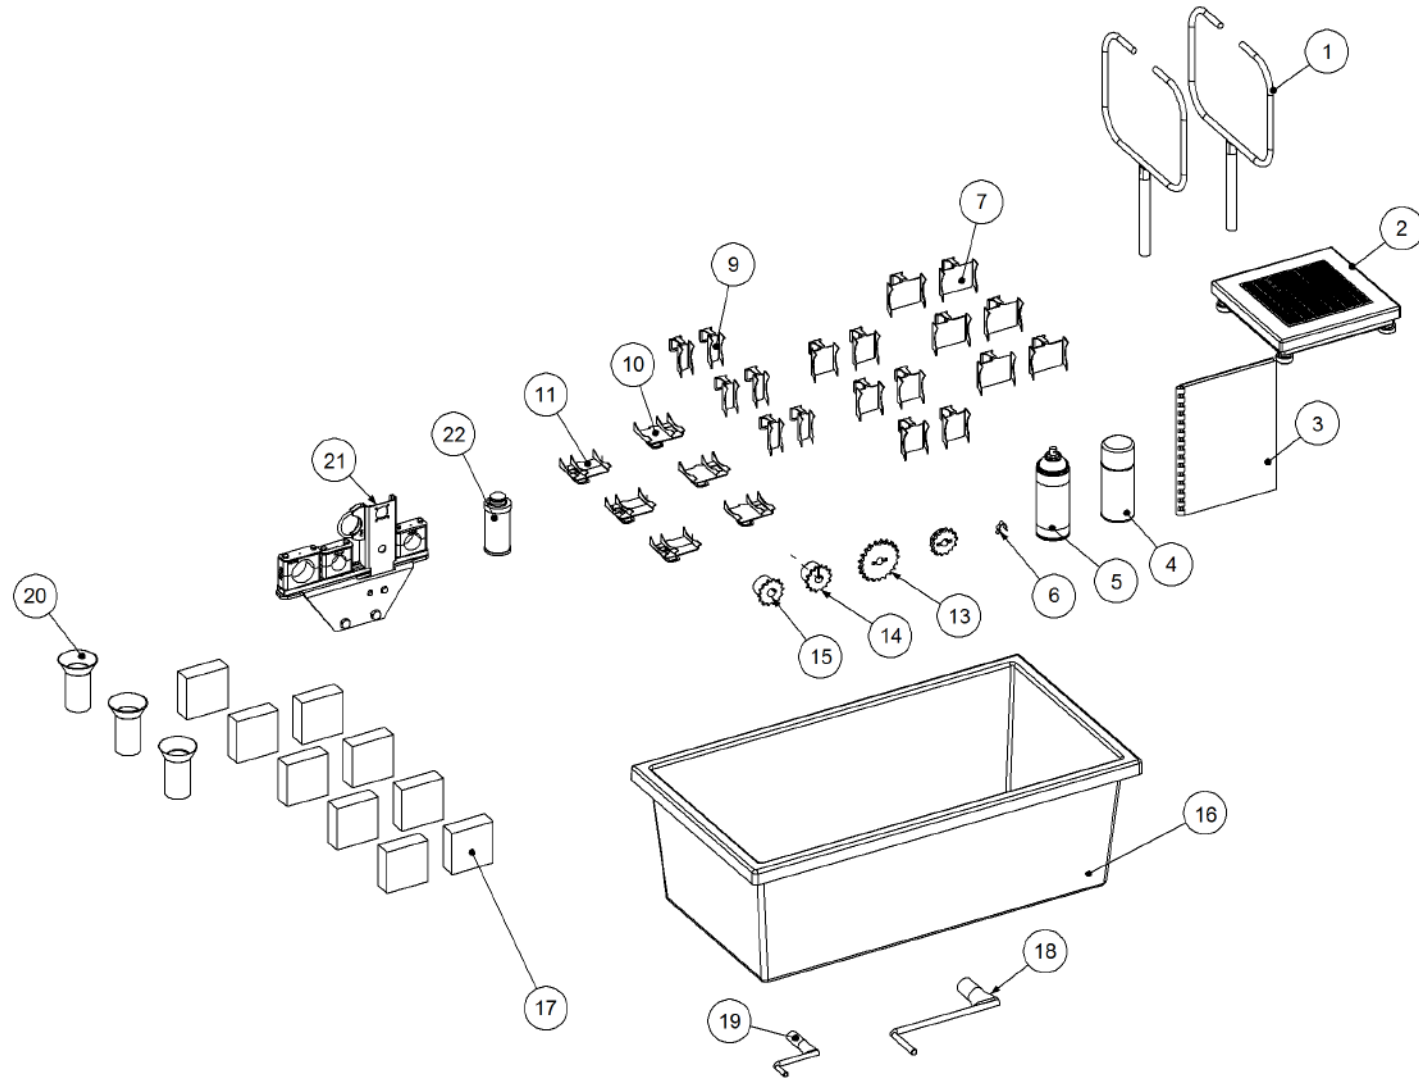

P/N 291600005 Dispatch Kit - Ground Drive

Key	Part Number	Description	Qty
1	235600011	Hose Holder 6 Way	2
2	116503080	Electric Scales	1
3	198691208	Operator's Manual	1
4	199005011	Spray Can - Green	1
5	OZ300C	Ozspray Industry Grade 300gm Aerosol	1
6	193003765	Retainer Clip - Sprocket	1
7	208400034	Metering Unit Blank-Off 100%	6
8	208400033	Metering Unit Blank-Off 66%	6
9	208400032	Metering Unit Blank-Off 33%	6
10	208600058	Metering Unit Blank Off (Canola) LH	3
11	208600060	Metering Unit Blank Off (Canola) RH	3
12	126131405	Sprocket (Plastic) 1/2" BS x 14T - 5/8" ID	1
13	126132106	Sprocket (Plastic) 1/2" BS x 21T - 5/8" ID	1
14	290000032	Sprocket (Plastic) 1/2" BS x 14T - 5/8" ID	1
15	290000031	Sprocket (Plastic) 1/2" BS x 14T - 3/4" ID	1
16	197809005	Weighing Container	1
17	197959535	Blank Off Sponge	9
18	208400045	Crank Handle - Short	1
19	208400095	Crank Handle	1
20	208076050	Air Restrictor	3
21	233260120	Hyd Hose & Electrical Connector Assy	1
22	159424400	Filter Element suits Anti Cavity Manifold - Blower Kit	1

Key	Part Number	Description	Qty