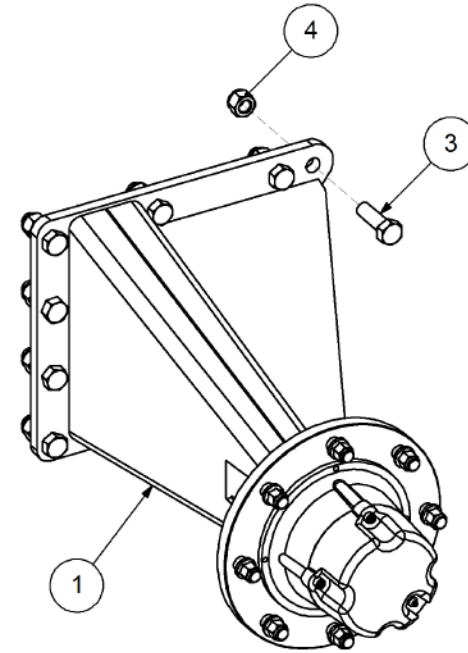

P/N 248900000

Axle Hub & Stub Kit - 6.5T (8 stud) x 3.0m

Key	Part Number	Description	Qty
1	243900000	Axle Hub & Stub - Lazy - 6.5T (8 stud) x 3.0m	1
2	242900000	Axle Hub & Stub - Drive - 6.5T (8 stud) x 3.0m	1
3	000190638	Bolt Hex Hd 3/4" UNC x 2-1/2"	20
4	030130191	Nut 3/4" UNC Nyloc	20

Key	Part Number	Description	Qty