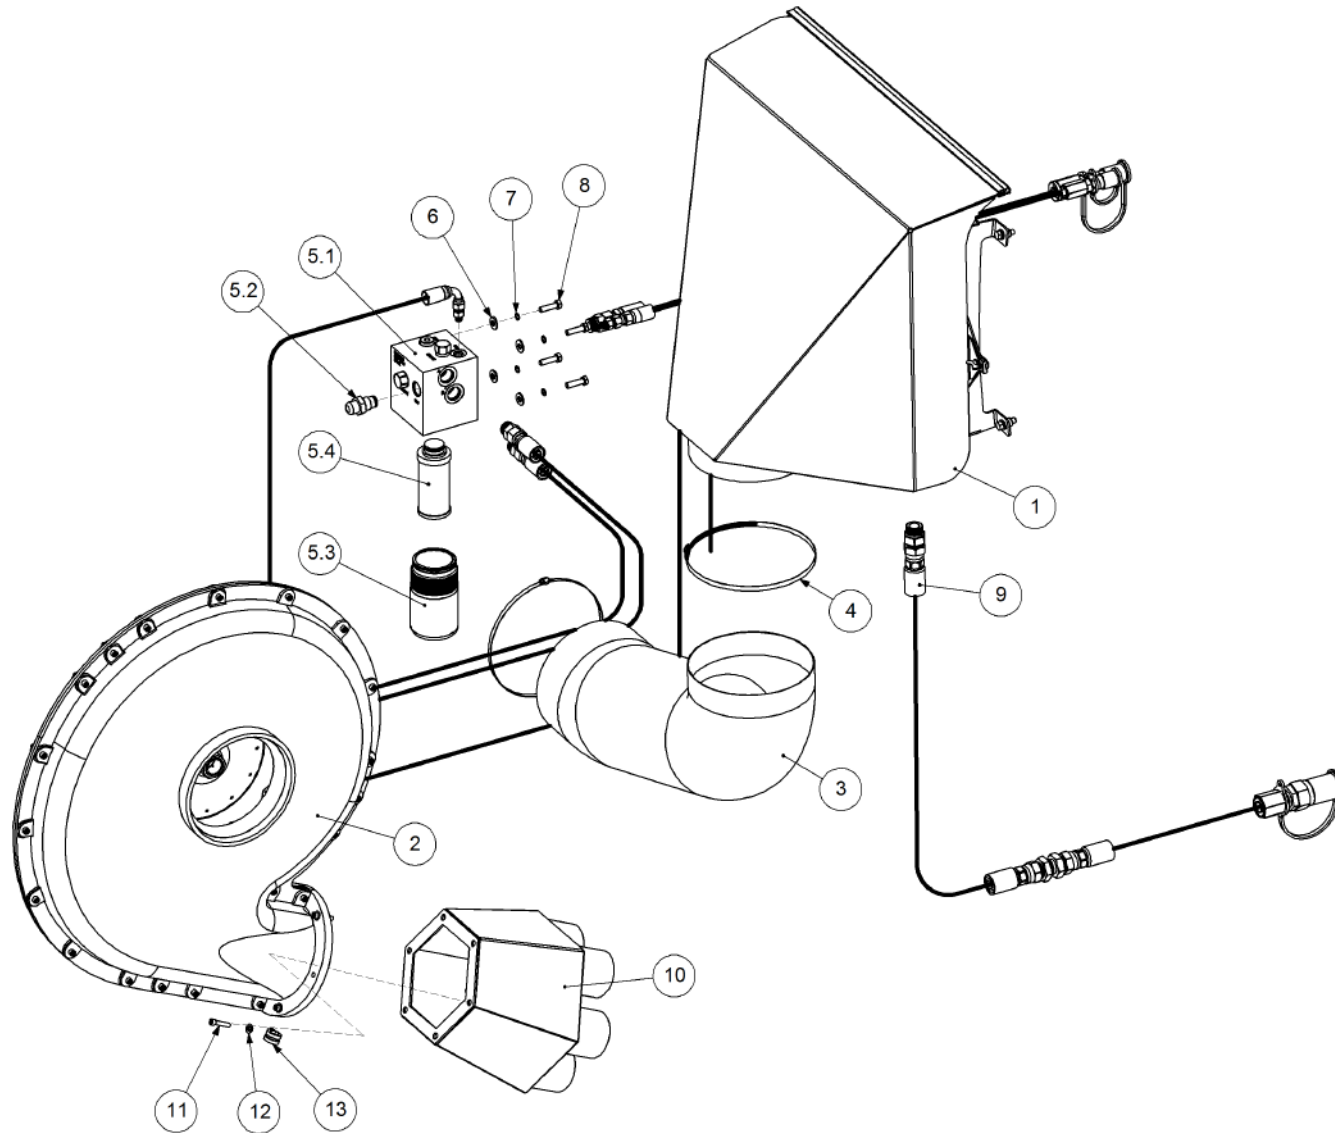

P/N 25000002 Blower Kit - Volvo

P/N 25000002 Blower Kit - Volvo

Key	Part Number	Description	Qty
1	205600010	Cooler Assy	1
2	250902003	Blower - Volvo (90 Deg)	1
3	205001000	Hose - 8" Nyladuct	1
4	101178229	Hose Clamp - 178 - 229	2
5	254000002	Anti Cavity Manifold	1
5.1	161000003	Anti Cavity Manifold	1
5.2	161000005	HI-VT Indicator	1
5.3	254000001	Filter Bowl	1
5.4	159424400	Filter Element suits Anti Cavity Manifold - Blower Kit	1
6	085108000	Flat Washer 8 ID	4
7	086108000	Spring Washer 8 ID	4
8	050080308	Bolt Hex Hd M8 x 30	4
9	150000042	Hydraulic Hose & Fittings Kit	1
10	259602000	Blower Outlet - 6 Outlet	1
11	010106032	Cap Screw 1/4" UNC x 1-1/4"	6
12	035106151	Flat Washer 1/4" ID	6
13	115001351	Cable Clamp 18mm	1

Key	Part Number	Description	Qty