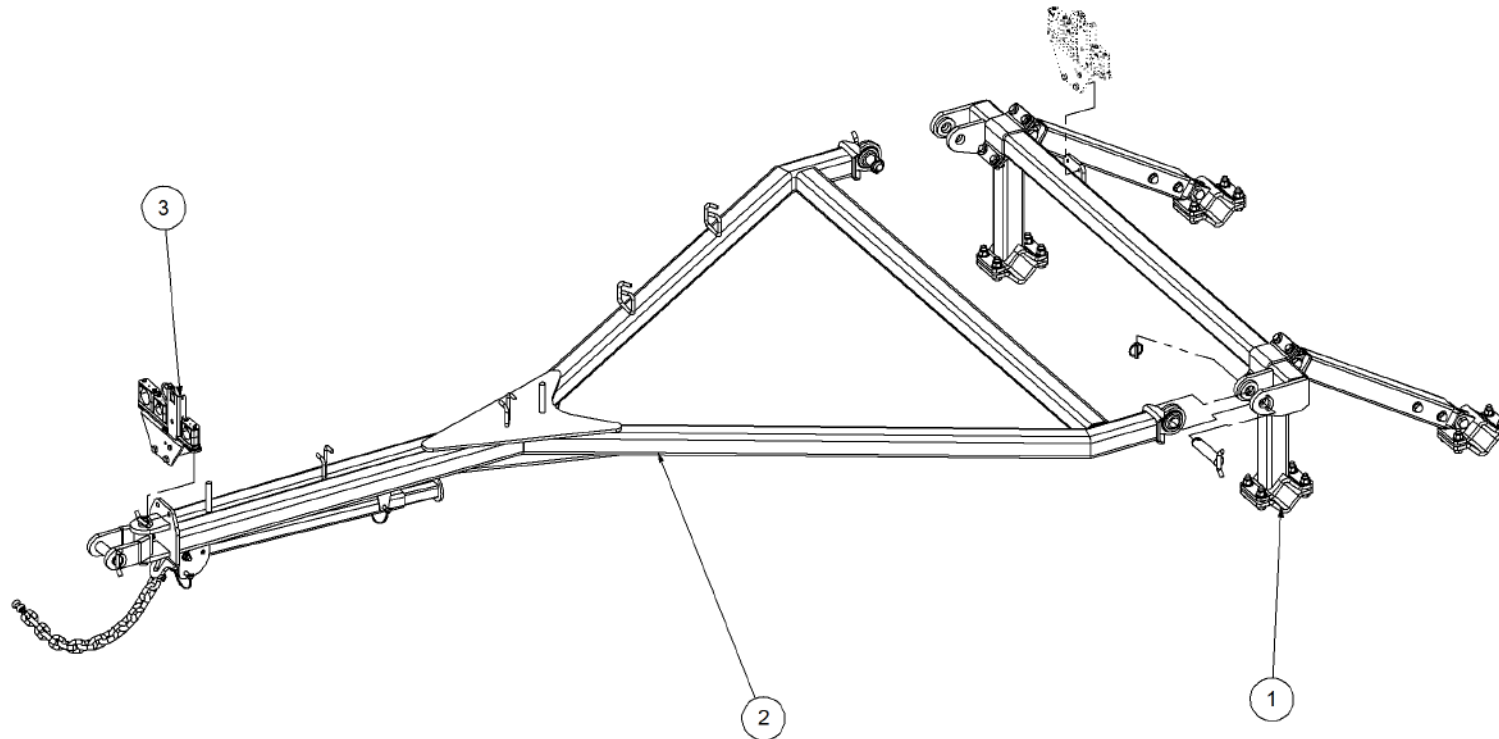

P/N 233600050   A Frame Pull Kit - Universal 3" Diamond

Key	Part Number	Description	Qty
1	233600051	Mount Frame Assy - Universal 3" Diamond	1
2	300571530	Rear 'A' Frame Assy	1
3	233260120	Hyd Hose & Electrical Connector Assy	1

Key	Part Number	Description	Qty