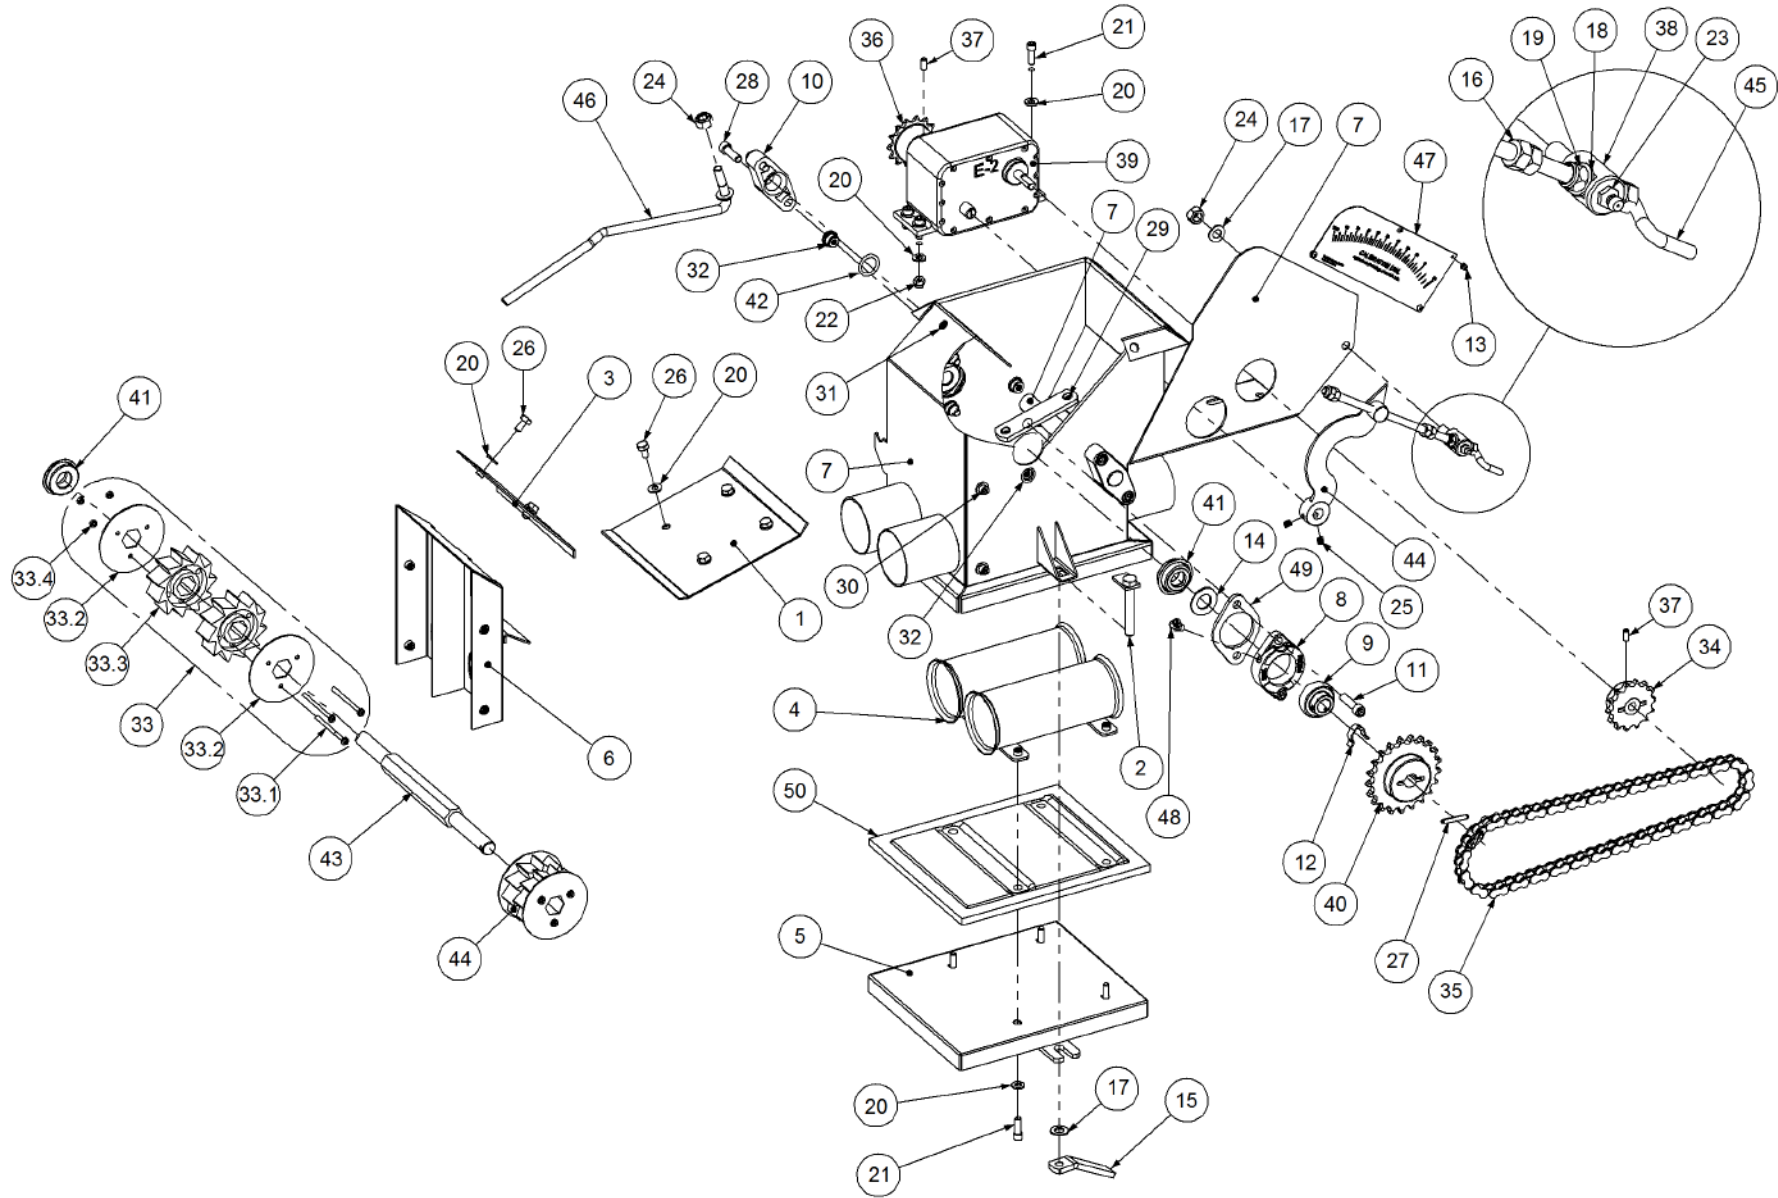

P/N 208202000 Metering Unit SSB - 2 Way Ground Drive

P/N 208202000 Metering Unit SSB - 2 Way Ground Drive

Key	Part Number	Description	Qty	Key	Part Number	Description	Qty
1	208100047	Clean Out Door - SSB	1	33	208100092	Spool Assy - SSB	2
2	208100061	Bottom Door Bolt - SSB	2	33.1	059604060	Bolt Pan Hd M4 x 60	3
3	208100071	Coarse Seeds Plate - SSB	1	33.2	193001905	Spool Washer	2
4	208200031	Flow Through Tube - 2 Way	1	33.3	197018845	Spool	2
5	208100026	Bottom Door - SSB	1	33.4	080310041	Nut M4 S/Steel	3
6	208200020	Port Plate - 2 Way	1	34	208400167	Sprocket (Plastic) 1/2" BS x 14T	1
7	208202002	Metering Unit SSB - 2 Way	1	35	208125000	Chain 1/2" AS Simplex	1
8	136520300	Bearing Housing	2	36	290000036	Sprocket (Plastic) 1/2" BS x 14T - 3/8" ID	1
9	135320210	Bearing - 5/8" ID	2	37	013110613	Grub Screw 1/4" UNC x 1/2"	2
10	137308846	Bush	2	38	290601007	Screw Swivel	1
11	010208032	Cap Screw 5/16" BSW x 1-1/4"	4	39	130000020	Zero Max E2 Gear Box	1
12	193003765	Retainer Clip - Sprocket	1	40	208100095	Sprocket (Plastic) 1/2" BS x 21T	1
13	094103001	Pop Rivet 1/8" Aluminium	4	41	197161687	Seal 5/8" ID	2
14	035316320	Flat Washer 5/8" ID S/Steel	2	42	197192535	O'Ring 3/4" ID x 1" OD x 0.139"	2
15	208100060	Handle - Bottom Door Fastener	2	43	208100100	Spool Shaft - SSB	1
16	030110081	Nut 5/16" UNC	6	44	208102111	Calibration Indicator - SSB	1
17	035110191	Flat Washer 3/8" ID	3	45	209600001	Indicator Adjusting Screw	1
18	035108161	Flat Washer 5/16" ID	2	46	208100051	Cleanout Door Handle - SSB	1
19	030130081	Nut 5/16" UNC Nyloc	1	47	192017269	Calibration Dial	1
20	035106151	Flat Washer 1/4" ID	22	48	111206675	Grease Nipple 1/4" UNF - 67.5°	2
21	010106019	Cap Screw 1/4" UNC x 3/4"	8	49	197001626	Gasket (Small) - Bearing	2
22	030130061	Nut 1/4" UNC Nyloc	4	50	208100016	Door Rubber - SSB	1
23	111206000	Grease Nipple 1/4" UNF	1				
24	030130101	Nut 3/8" UNC Nyloc	2				
25	013110606	Grub Screw 1/4" UNC x 1/4"	2				
26	000060135	Bolt Hex Hd 1/4" UNC x 1/2"	6				
27	090105032	Roll Pin 3/16" x 1-1/4"	1				
28	010208025	Cap Screw 5/16" BSW x 1"	4				
29	030170061	Nut 1/4" UNC Huck	4				
30	010106012	Cap Screw 1/4" UNC x 1/2"	4				
31	030170001	Nut 1/4" UNC Huck	2				
32	030170081	Nut 5/16" UNC Huck	8