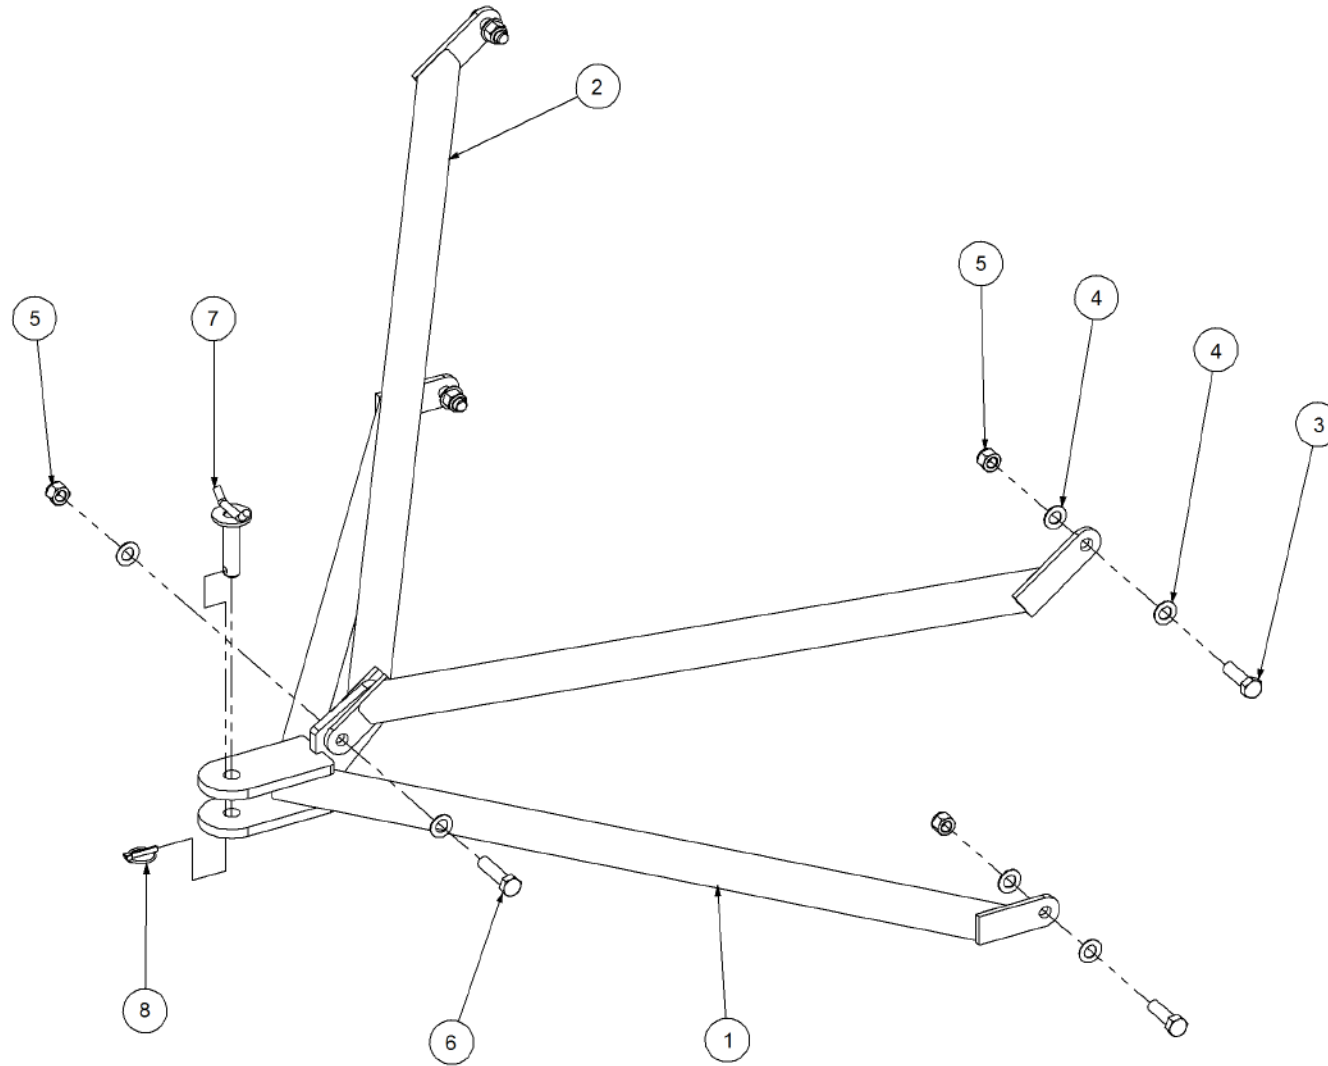

Key	Part Number	Description	Qty
-----	-------------	-------------	-----

P/N 234000000 Harrow Hitch Assy

P/N 234000000 Harrow Hitch Assy

Key	Part Number	Description	Qty
1	234000011	Lower Arm	1
2	234000021	Upper Arm	2
3	000190638	Bolt Hex Hd 3/4" UNC x 2-1/2"	4
4	035119380	Flat Washer 3/4" ID	10
5	030130191	Nut 3/4" UNC Nyloc	5
6	000190755	Bolt Hex Hd 3/4" UNC x 3"	1
7	234000001	Hitch Pin	1
8	095110036	Lynch Pin 3/8"	1