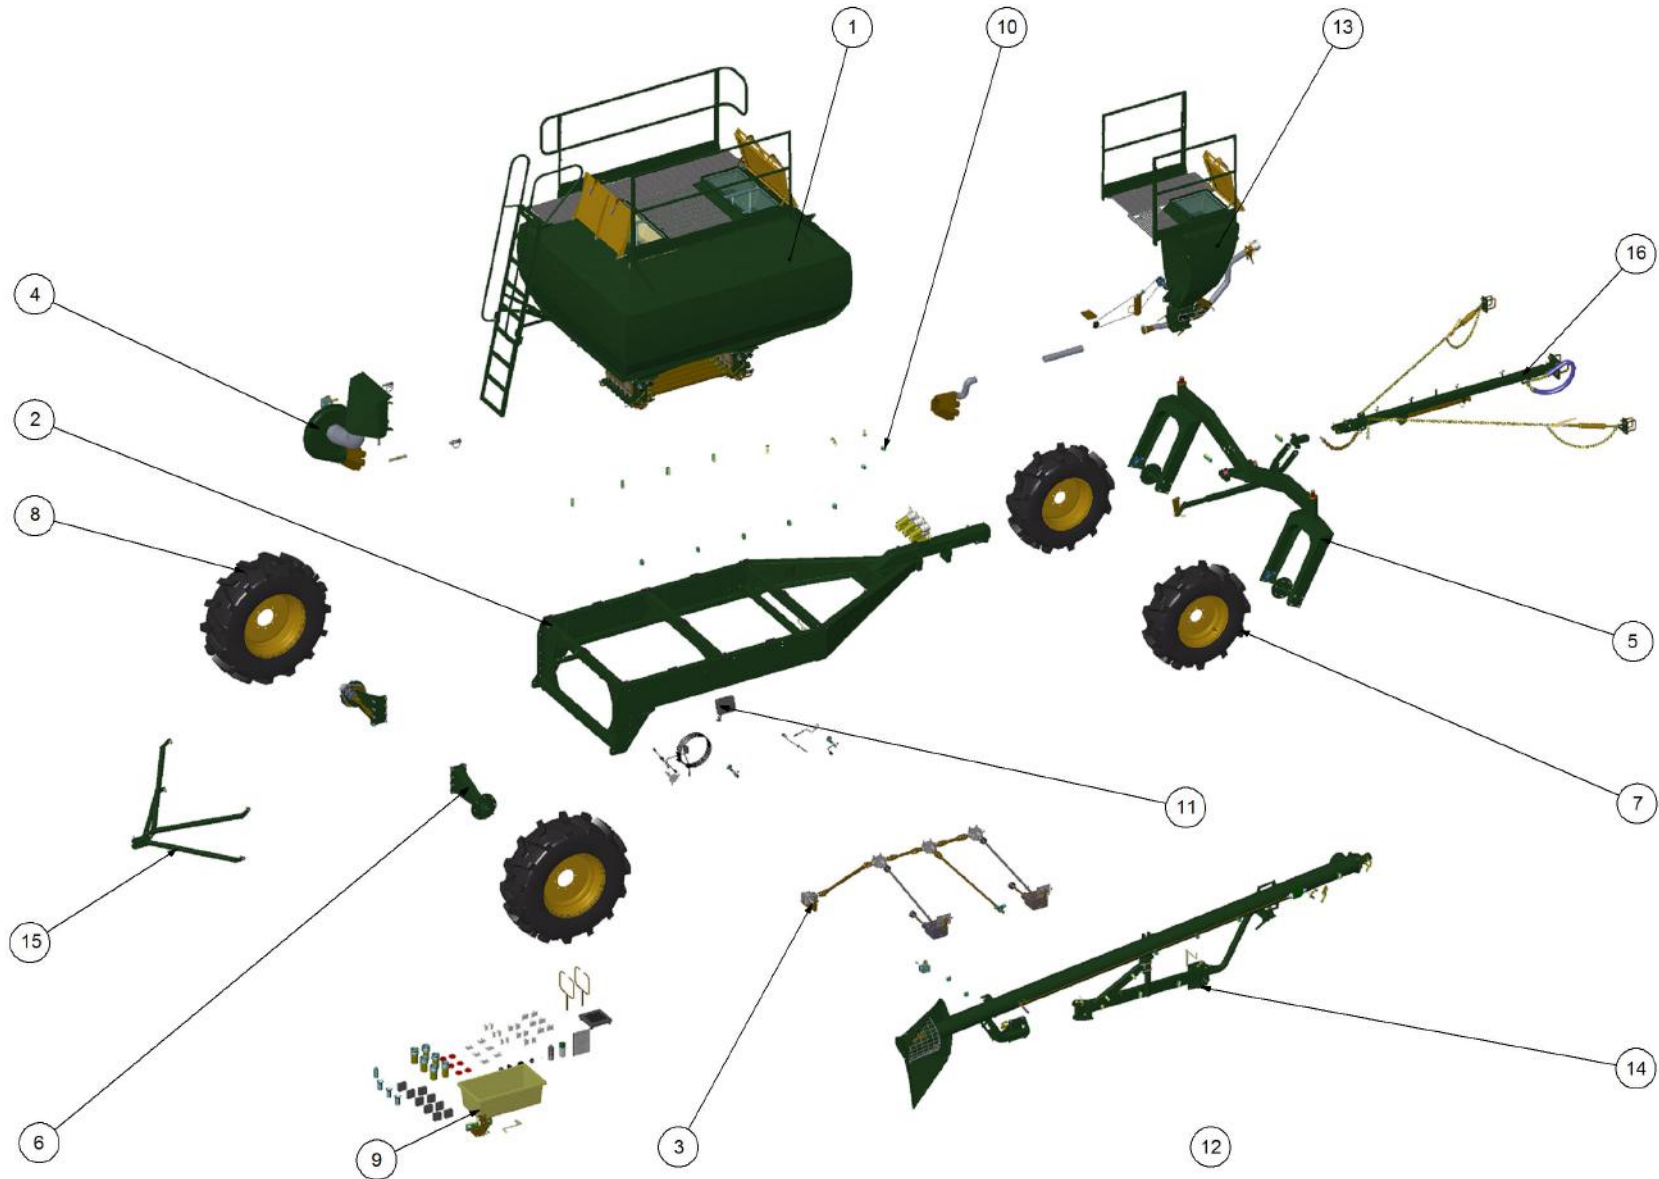

Simplicity
A U S T R A L I A

Parts Manual

TQC - Trailing Quad Castor Air Seeder

09000 TQC2

P/N 09000 TQC2 9000 TQC 2 Bin Air Seeder

Key	Part Number	Description	Code	Key	Part Number	Description	Code
1	200902000	Bin Assembly - 9000 2 Bin	(Std)				
2	214602140	Chassis Kit - TQC 2 Bin	(Std)				
3	290602000	Drive Kit - Ground Drive	(Std)				
3	290602010	Drive Kit - 1 Bin Isolation	(Opt)				
3	290602011	Drive Kit - 2 Bin Isolation	(Opt)				
3	290602002	Drive Kit - Linear Control	(Opt)				
3	290602001	Drive Kit - Electric Drive	(Opt)				
4	250000003	Blower Kit - Rexroth	(Std)				
4	250000103	Blower Kit - Rexroth w/- Diverter Valve	(Opt)				
4	250000002	Blower Kit - Volvo	(Opt)				
4	250000102	Blower Kit - Volvo w/- Diverter Valve	(Opt)				
5	220602060	Axle Assy - 3.0m Castoring	(Std)				
6	248900000	Axle Hub & Stub Kit - 6.5T (8 stud) x 3.0m	(Std)				
7	248000001	Wheel Kit - 15.5/80 x 24 Tyre - 6 stud	(Std)				
8	248000004	Wheel Kit - 23.1 x 30 Tyre - 8 stud	(Std)				
8	248000007	Wheel Kit - 24.5 x 32 Tyre - 8 Stud	(Opt)				
9	291600005	Dispatch Kit - Ground Drive	(Std)				
10	156590005	Stauff Clamp Kit	(Std)				
11	290126400	Monitor & Harness Kit - Eagle 2 Bin	(Std)				
11	290102455	Monitor & Harness Kit - Eagle 2 Bin w/- Actuator	(Opt)				
11	290102376	Monitor & Harness Kit - Eagle 2 Bin w/- Electric Drive	(Opt)				
11	290102944	Monitor & Harness Kit - X20 2 Bin w/- Actuator	(Opt)				
12	196590002	Decal '9000' Simplicity 1000 x 400mm	(Std)				
12	196042512	Decal - Assorted Instructions	(Std)				
12	196015020	Decal 'Wheat Sheaf Logo' 150 x 200	(Std)				
13	201450100	SSB Kit - 450L 1 Way Ground Drive	(Opt Extra)				
13	201450102	SSB Kit - 450L 2 Way Ground Drive	(Opt Extra)				
13	201450101	SSB Kit - 450L 1 Way Electric Drive	(Opt Extra)				
14	265902000	Auger Kit 8" - RH	(Opt Extra)				
14	265903000	Auger Kit 8" - LH	(Opt Extra)				
15	234000000	Harrow Hitch Assy	(Opt Extra)				
16	233261005	Pull, Stiffbar & Chain Kit	(Opt Extra)				