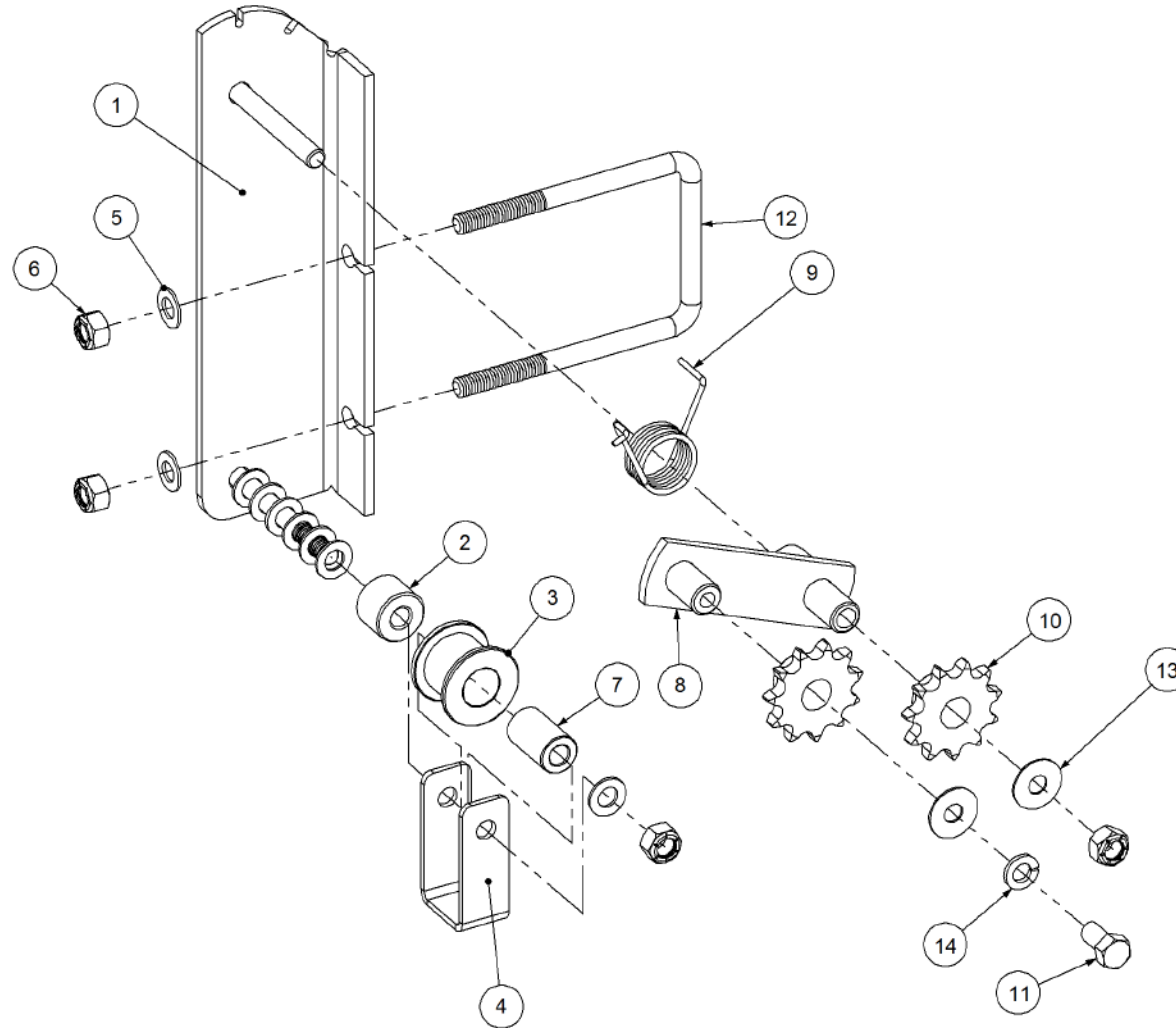

P/N 29000021 Tensioner Assembly - SSB

P/N 290000021 Tensioner Assembly - SSB

Key	Part Number	Description	Qty
1	290000022	Tensioner Bracket	1
2	290302077	Spacer	1
3	290000024	Chain Idler	1
4	290000023	Chain Guide	1
5	035110191	Flat Washer 3/8" ID	9
6	030130101	Nut 3/8" UNC Nyloc	4
7	290000025	Spacer	1
8	290000026	Tensioner Arm	1
9	124325081	Spring - Torsion 1" ID - LH	1
10	126131100	Sprocket (Steel) 1/2" BS x 11T - 16 ID	2
11	000100205	Bolt Hex Hd 3/8" UNC x 3/4"	1
12	020075075	U Bolt 3/8" X 3" X 3" UNC Zp	1
13	035110251	Flat Washer 3/8" ID	2
14	036110000	Spring Washer 3/8" ID	1

Key	Part Number	Description	Qty