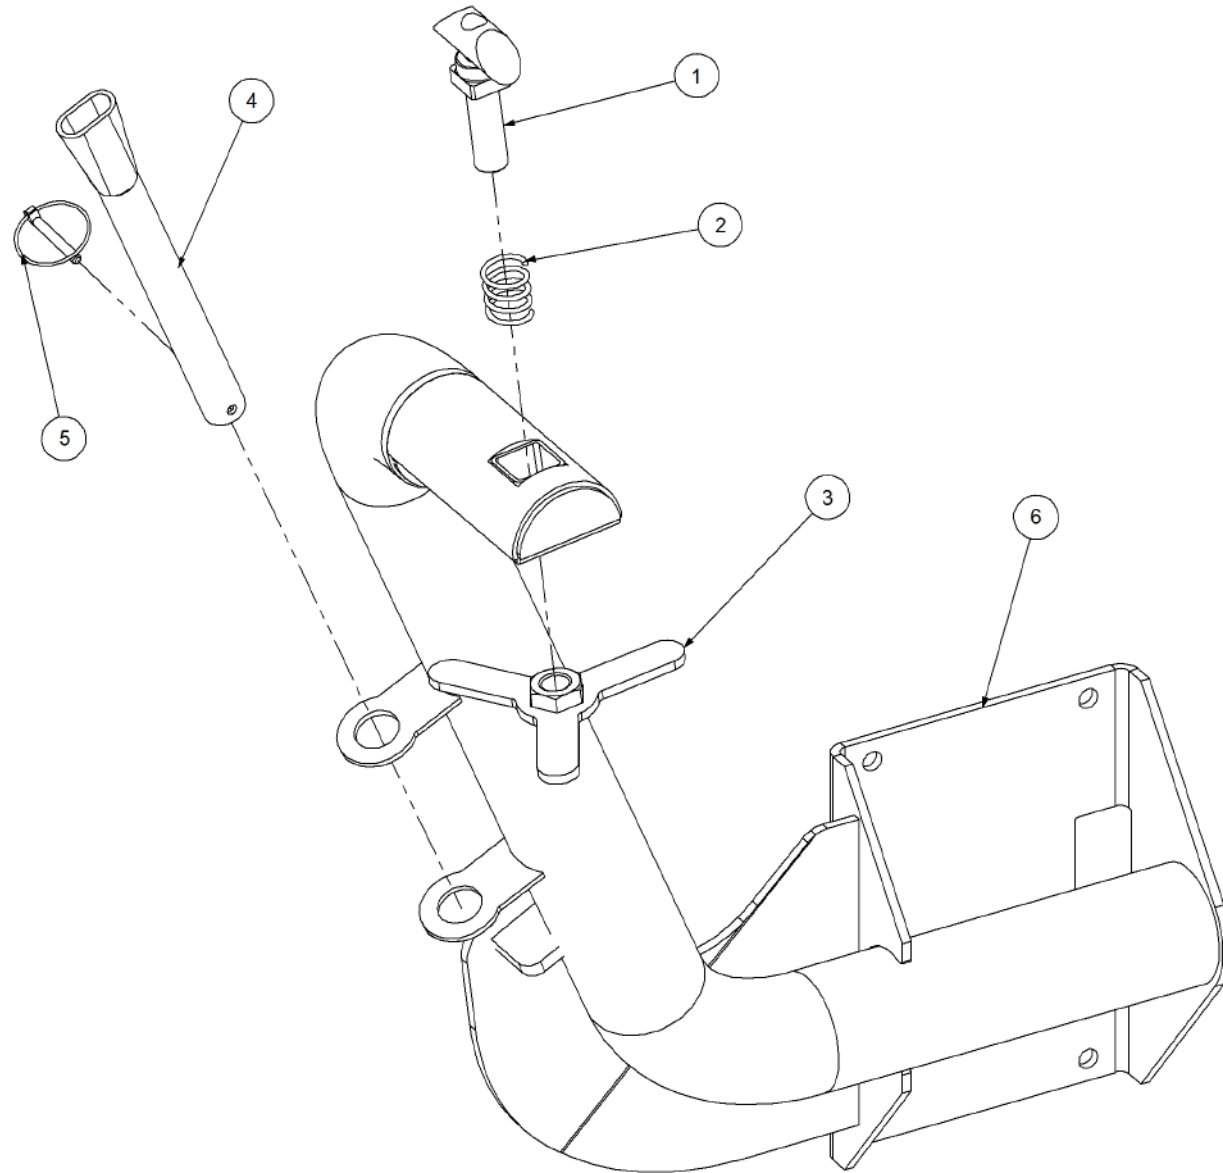

P/N 260902300 Rear Mount Arm - RH

P/N 260902300

Rear Mount Arm - RH

Key	Part Number	Description	Qty
1	260902320	T Bolt	1
2	260902318	Spring - Compression 22.5 ID	1
3	260902312	Handle	1
4	260902315	Handle Extension	1
5	095106000	Lynch Pin 6mm	1
6	260902041	Rear Mount - RH	1

Key	Part Number	Description	Qty