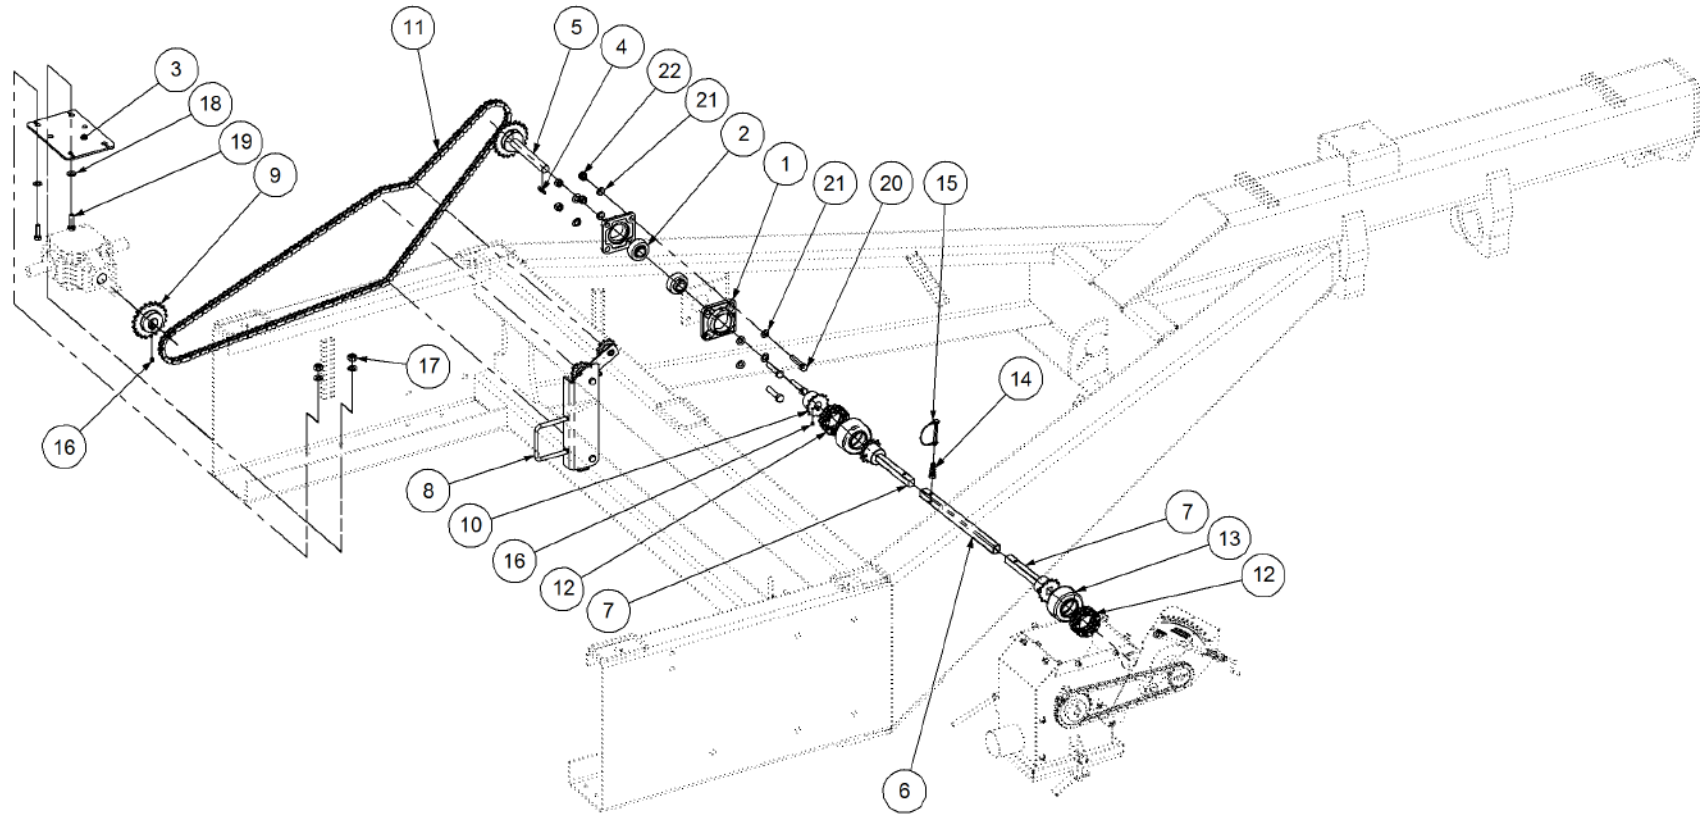

P/N 290602800 Drive Kit - SSB 300L

Key	Part Number	Description	Qty
1	136620401	Bearing Housing	2
2	135420412	Bearing - 3/4" ID	2
3	290600065	Relocation Plate - T Box	1
4	182047430	Key 4.75 x 4.75 x 30 Lg	1
5	290602070	Drive Shaft & Sprocket - SSB	1
6	290452075	Drive Tube	1
7	290000011	Drive Shaft w/- Sprocket	2
8	290000021	Tensioner Assembly - SSB	1
9	290000115	Sprocket (Plastic) 1/2" BS x 21T	1
10	290000031	Sprocket (Plastic) 1/2" BS x 14T - 3/4" ID	1
11	290602899	Chain 1/2" BS Simplex	1
12	125412120	Chain 1/2" BS Duplex 13L	2
13	131000004	Chain Boot	2
14	124112032	Spring - Compression	1
15	095306050	Lynch Pin 1/4"	1
16	013110606	Grub Screw 1/4" UNC x 1/4"	2
17	030130101	Nut 3/8" UNC Nyloc	2
18	035110191	Flat Washer 3/8" ID	4
19	000100325	Bolt Hex Hd 3/8" UNC x 1-1/4"	2
20	050100508	Bolt Hex Hd M10 x 50	4
21	085110000	Flat Washer 10 ID	8
22	080121000	Nut M10 Nyloc	4

Key	Part Number	Description	Qty