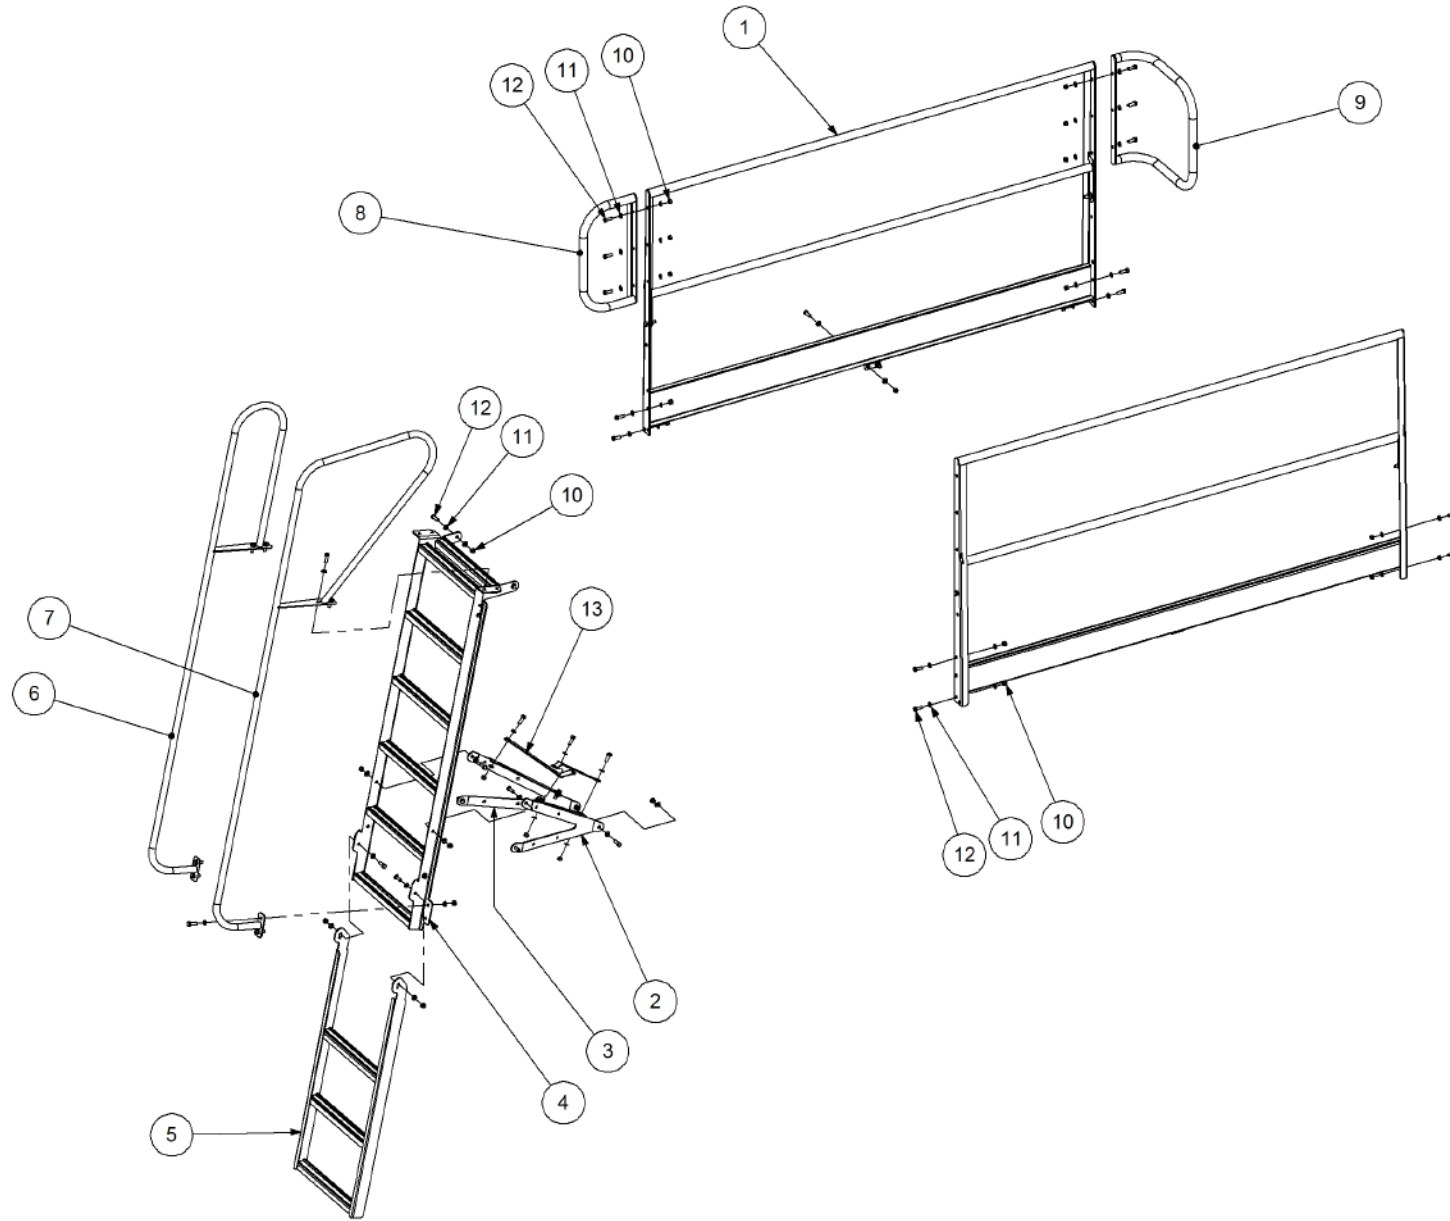

P/N 200902210 Handrail Kit - 9000 2 Bin

P/N 200902210 Handrail Kit - 9000 2 Bin

Key	Part Number	Description	Qty
1	206602081	Handrail Assy	2
2	202902002	Ladder Stay - RH	1
3	202902001	Ladder Stay - LH	1
4	202600001	Ladder	1
5	202120001	Ladder Extension - 3 Step	1
6	202602005	Ladder Handrail - LH	1
7	202602004	Ladder Handrail - RH	1
8	206602053	Handrail End - Straight	1
9	206602052	Handrail End - Return	1
10	080121000	Nut M10 Nyloc	39
11	085110000	Flat Washer 10 ID	78
12	050100308	Bolt Hex Hd M10 x 30	39
13	202600006	Ladder Cross Stay	2

Key	Part Number	Description	Qty