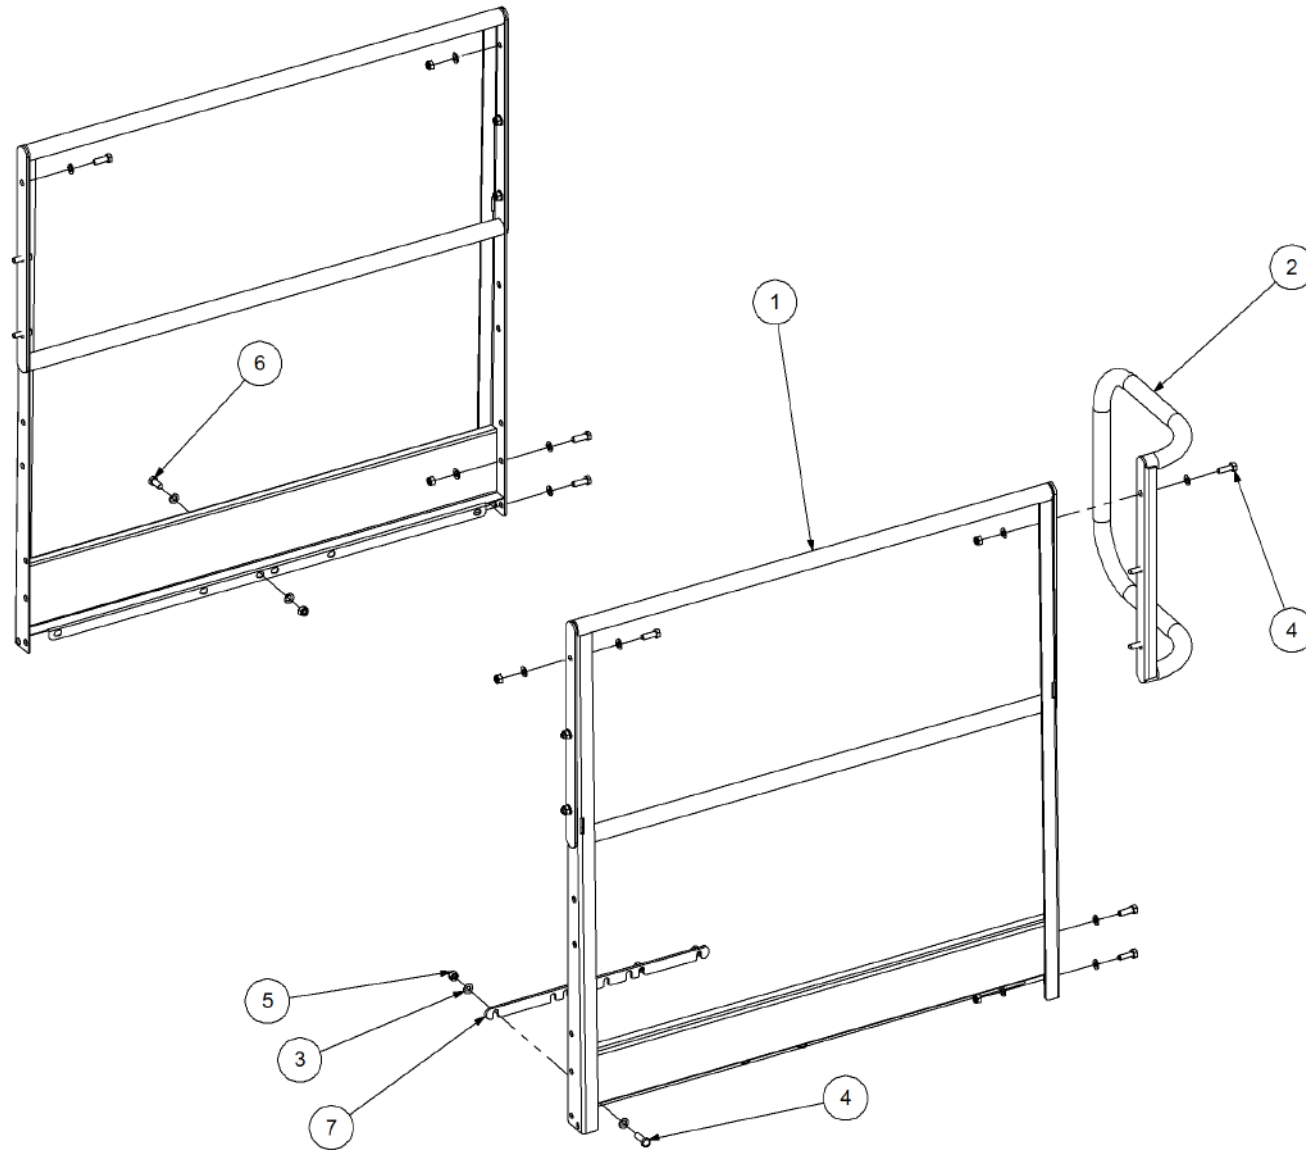

P/N 201450210 SSB Handrail Kit - 450L suits 2 Bin

Key	Part Number	Description	Qty
1	206602086	Handrail	2
2	206602052	Handrail End - Return	1
3	085110000	Flat Washer 10 ID	34
4	050100308	Bolt Hex Hd M10 x 30	16
5	080121000	Nut M10 Nyloc	17
6	050100258	Bolt Hex Hd M10 x 25	1
7	206902003	Handrail Spacer	1

Key	Part Number	Description	Qty