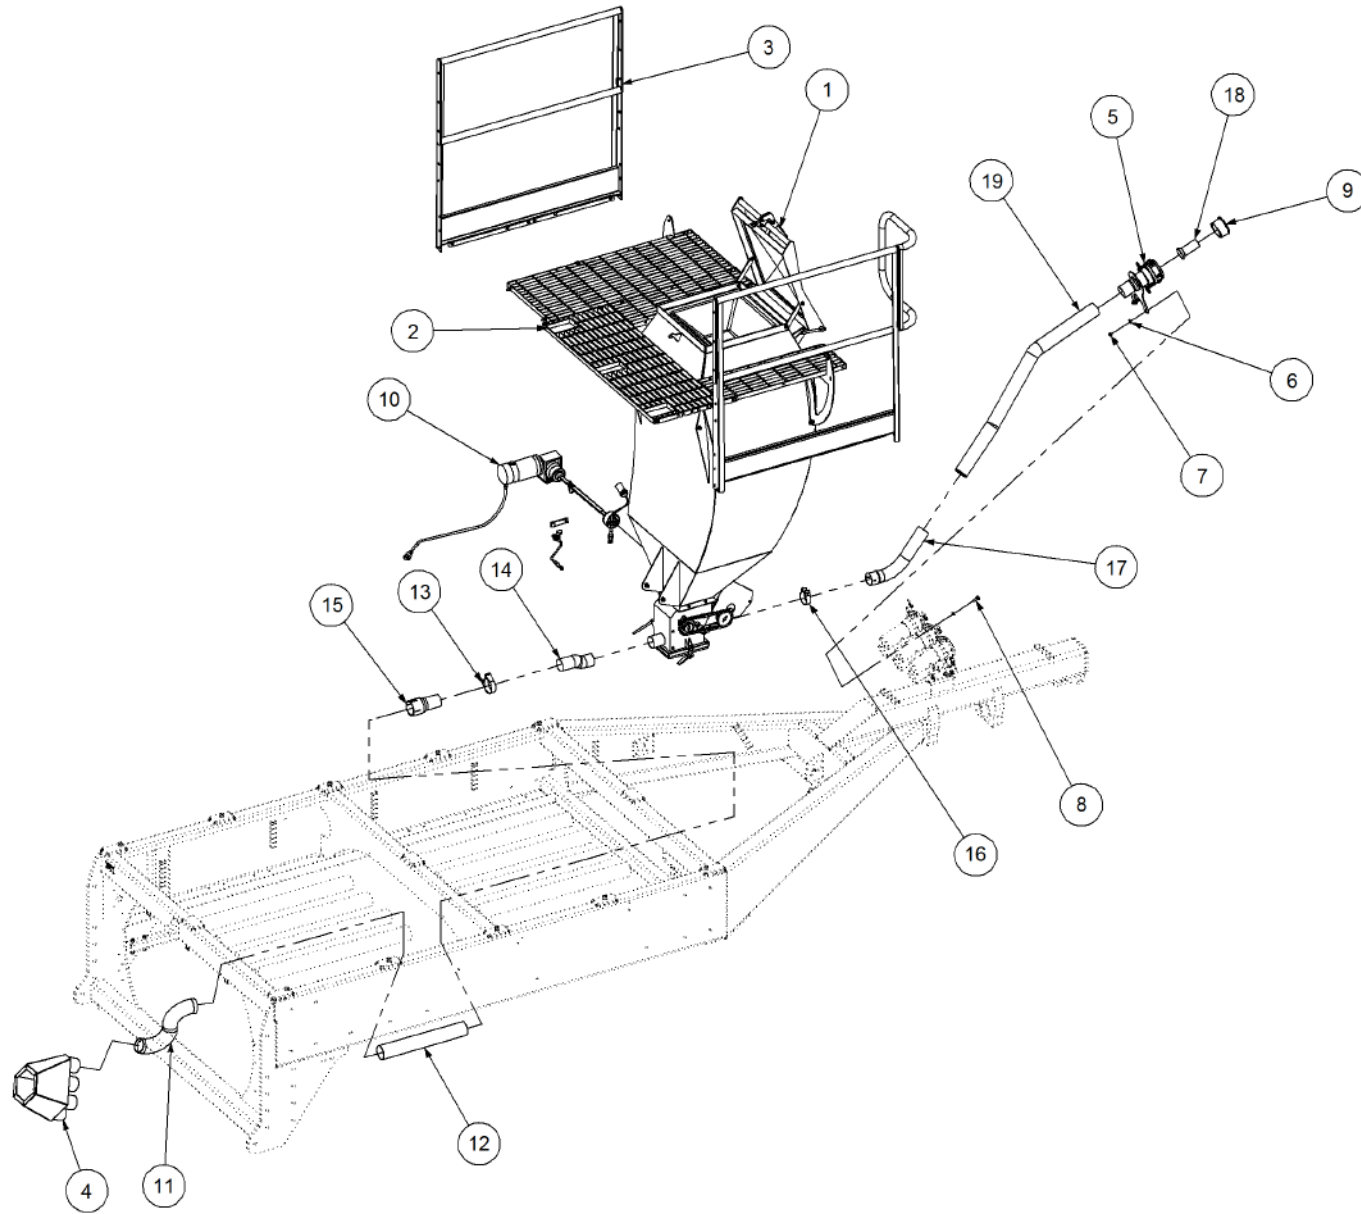

P/N 201450101 SSB Kit - 450L 1 Way Electric Drive

Key	Part Number	Description	Qty
1	201450251	SSB Sub Assembly - 450L 1 Way Electric Drive	1
2	201450215	SSB Walkway Kit - 450L suits 2 Bin	1
3	201450210	SSB Handrail Kit - 450L suits 2 Bin	1
4	259602009	Blower Outlet - 7 Outlet	1
5	214602051	Breakaway & Coupling Assembly	1
6	085110000	Flat Washer 10 ID	4
7	080121000	Nut M10 Nyloc	2
8	050100308	Bolt Hex Hd M10 x 30	2
9	108000075	Plug - 3" Female	1
10	290602802	Drive Kit - SSB 300L TQ Electric Drive	1
11	109400076	Hose Ribbed Bore 76 Dia	1
12	109400076	Hose Ribbed Bore 76 Dia	1
13	100074079	Hose Clamp - Mikalor 74 - 79	1
14	109200064	Hose Ductaflex 63 Dia	1
15	208000075	Reducer 3" ID x 2-1/2" OD	1
16	100064067	Hose Clamp - Mikalor 64 - 67	1
17	193045212	Elbow 2-1/2" Dia	1
18	208063044	Air Restrictor	1
19	109600064	Hose Abrasive Resistant 64 Dia	1

Key	Part Number	Description	Qty