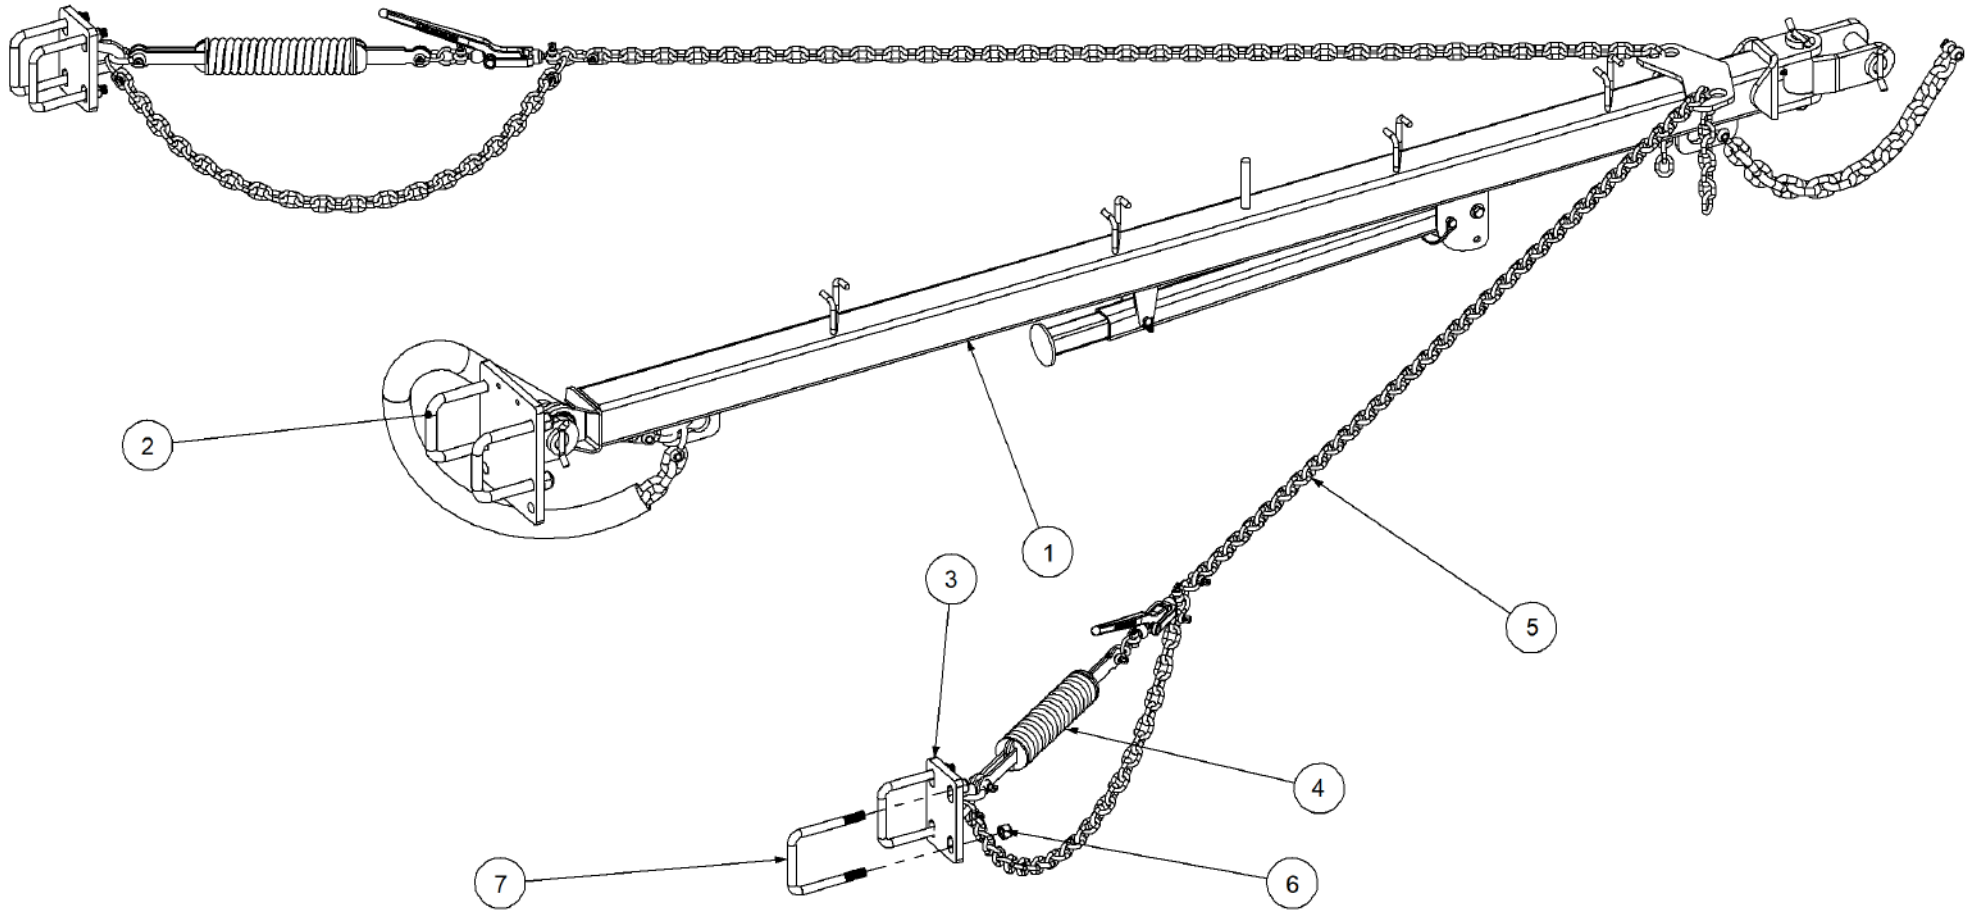

P/N 233261005 Pull, Stiffbar & Chain Kit

Key	Part Number	Description	Qty
1	233261000	Stiffbar Assy	1
2	233260130	Hitch Assy w/- U Bolts	1
3	233260020	Load Binder Hitch	2
4	233260010	Load Binder Assy	2
5	233260017	Chain - 133L	2
6	030130161	Nut 5/8" UNC Nyloc	8
7	022100100	5/8" U Bolt for 100 x 100 RHS	4

Key	Part Number	Description	Qty