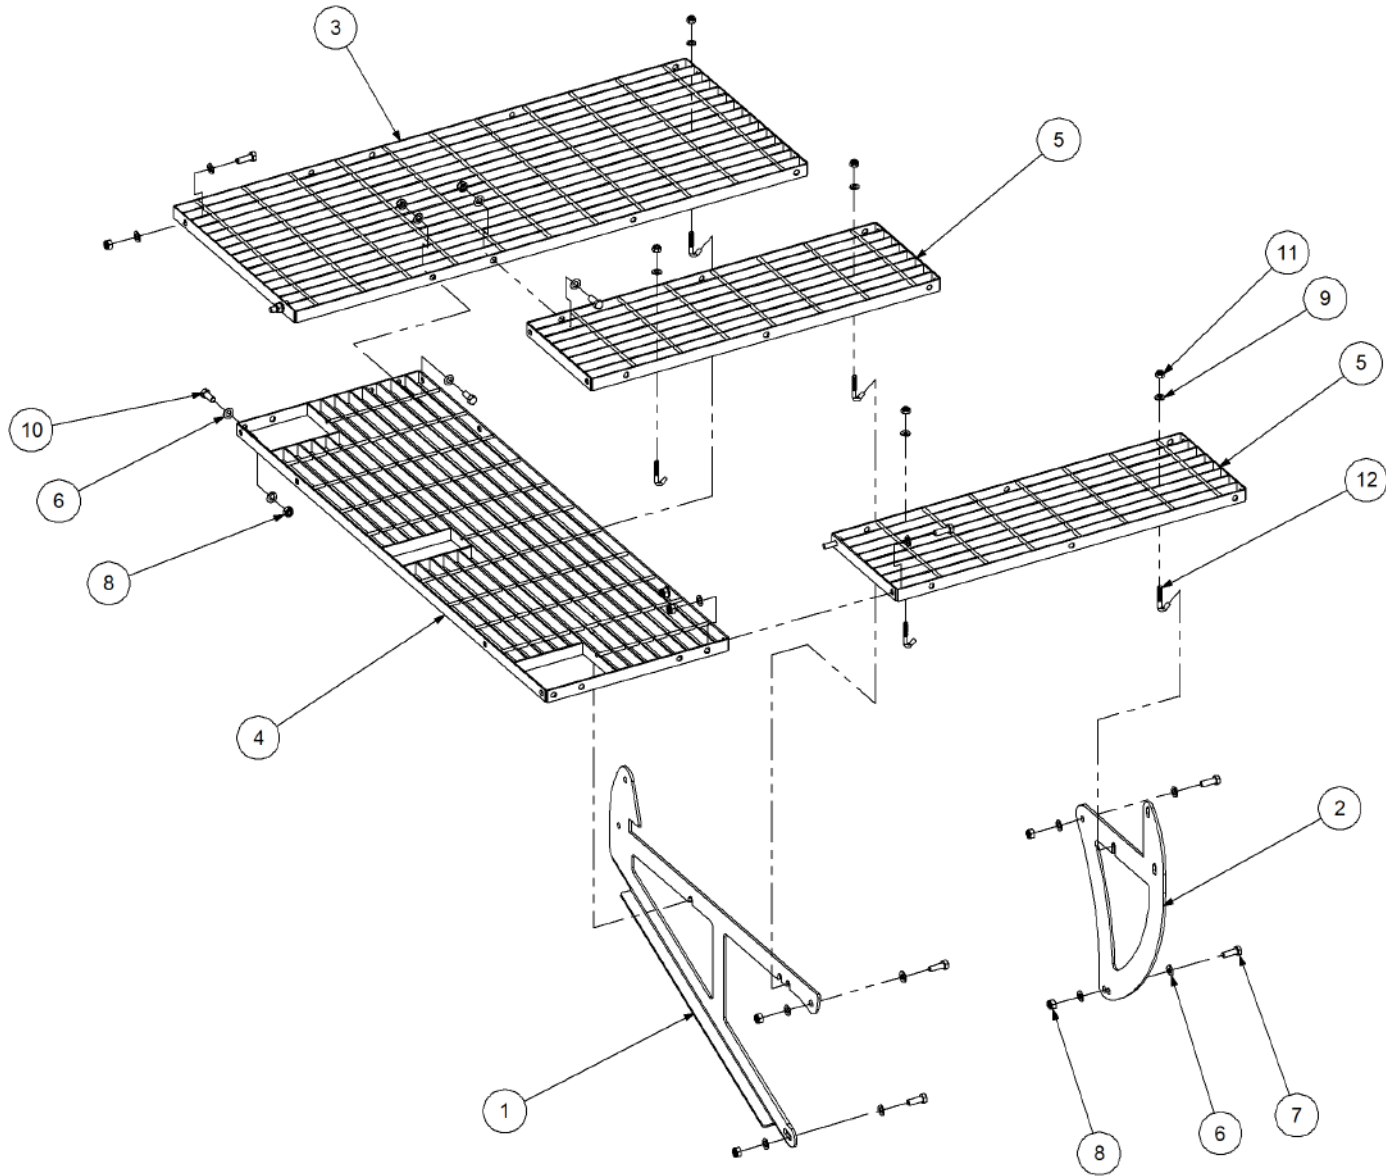

P/N 201450215 SSB Walkway Kit - 450L suits 2 Bin

Key	Part Number	Description	Qty
1	201600010	Walkway Bracket	1
2	201600011	Walkway Bracket	1
3	193453110	Walkway Panel	1
4	200903009	Walkway Panel w/- Cutout	1
5	193243750	Walkway Panel	2
6	085110000	Flat Washer 10 ID	18
7	050100308	Bolt Hex Hd M10 x 30	6
8	080121000	Nut M10 Nyloc	9
9	085108000	Flat Washer 8 ID	5
10	050100258	Bolt Hex Hd M10 x 25	3
11	080120800	Nut M8 Nyloc	5
12	057080000	J Bolt M8	5

Key	Part Number	Description	Qty