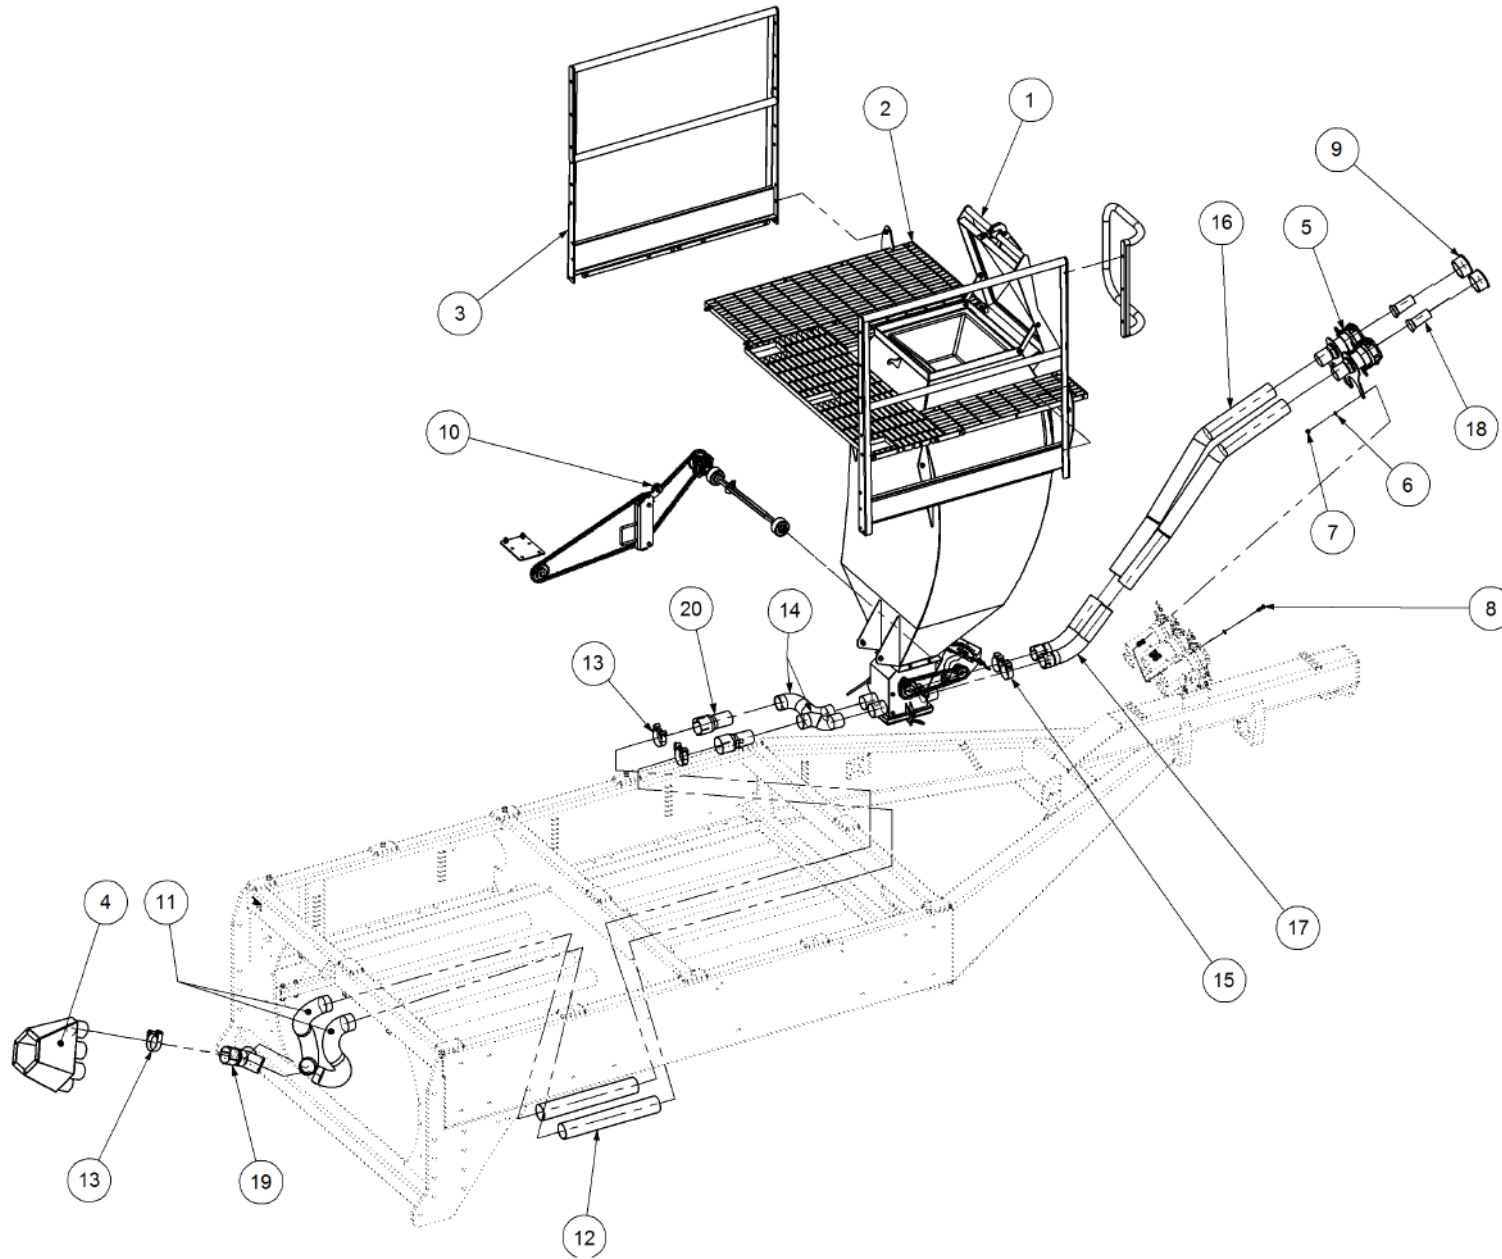

P/N 201450102 SSB Kit - 450L 2 Way Ground Drive

Key	Part Number	Description	Qty
1	201450252	SSB Sub Assembly - 450L 2 Way Ground Drive	1
2	201450215	SSB Walkway Kit - 450L suits 2 Bin	1
3	201450210	SSB Handrail Kit - 450L suits 2 Bin	1
4	259602009	Blower Outlet - 7 Outlet	1
5	214602051	Breakaway & Coupling Assembly	2
6	085110000	Flat Washer 10 ID	8
7	080121000	Nut M10 Nyloc	4
8	050100308	Bolt Hex Hd M10 x 30	4
9	108000075	Plug - 3" Female	2
10	290602800	Drive Kit - SSB 300L	1
11	109400076	Hose Ribbed Bore 76 Dia	1
12	109400076	Hose Ribbed Bore 76 Dia	2
13	100074079	Hose Clamp - Mikalor 74 - 79	3
14	109200064	Hose Ductaflex 63 Dia	1
15	100064067	Hose Clamp - Mikalor 64 - 67	2
16	109600064	Hose Abrasive Resistant 64 Dia	2
17	193045212	Elbow 2-1/2" Dia	2
18	208063044	Air Restrictor	2
19	208090300	Y Piece 3" ID	1
20	208000075	Reducer 3" ID x 2-1/2" OD	2

Key	Part Number	Description	Qty