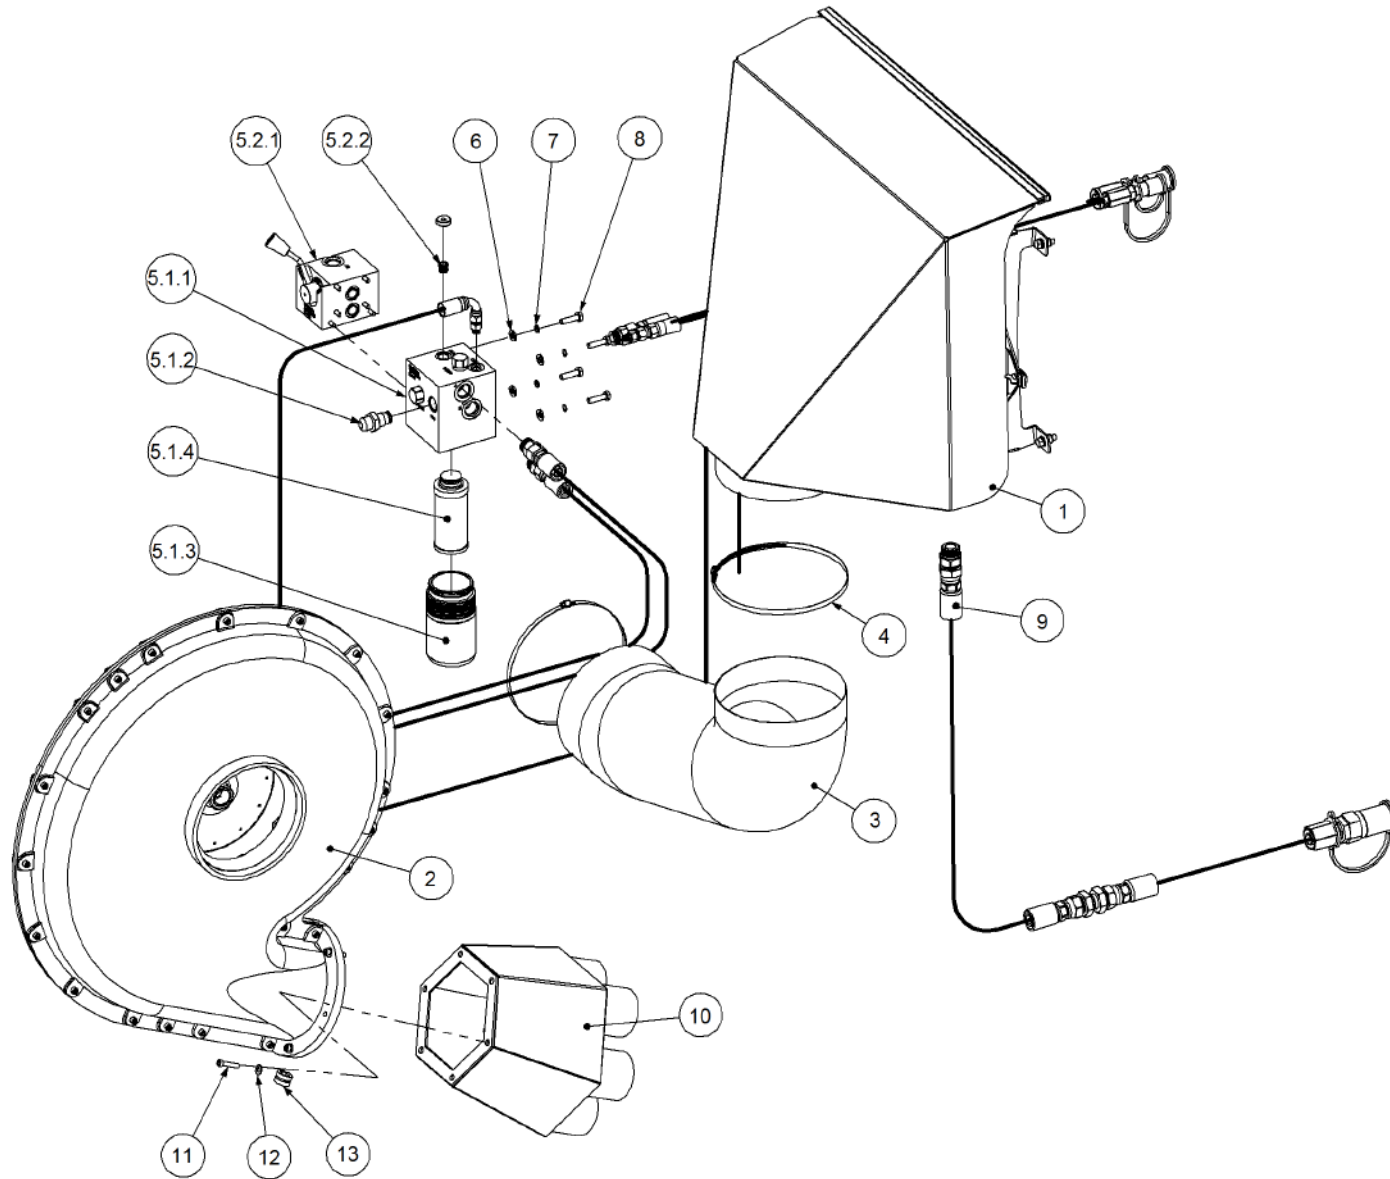

P/N 250000102 Blower Kit - Volvo w/- Diverter Valve

Key	Part Number	Description	Qty
1	205600010	Cooler Assy	1
2	250902003	Blower - Volvo (90 Deg)	1
3	205001000	Hose - 8" Nyladuct	1
4	101178229	Hose Clamp - 178 - 229	2
5	254000006	Anti Cavity Manifold & Diverter Valve	1
5.1	254000002	Anti Cavity Manifold	1
5.1.1	161000003	Anti Cavity Manifold	1
5.1.2	161000005	HI-VT Indicator	1
5.1.3	254000001	Filter Bowl	1
5.1.4	159424400	Filter Element suits Anti Cavity Manifold - Blower Kit	1
5.2	254000003	Diverter Valve	1
5.2.1	161000004	Diverter Valve 6 Bolt Version	1
5.2.2	013451313	Fitting - Plug 1/4" BspM	1
6	085108000	Flat Washer 8 ID	4
7	086108000	Spring Washer 8 ID	4
8	050080308	Bolt Hex Hd M8 x 30	4
9	150000042	Hydraulic Hose & Fittings Kit	1
10	259602000	Blower Outlet - 6 Outlet	1
11	010106032	Cap Screw 1/4" UNC x 1-1/4"	6
12	035106151	Flat Washer 1/4" ID	6
13	115001351	Cable Clamp 18mm	1

Key	Part Number	Description	Qty