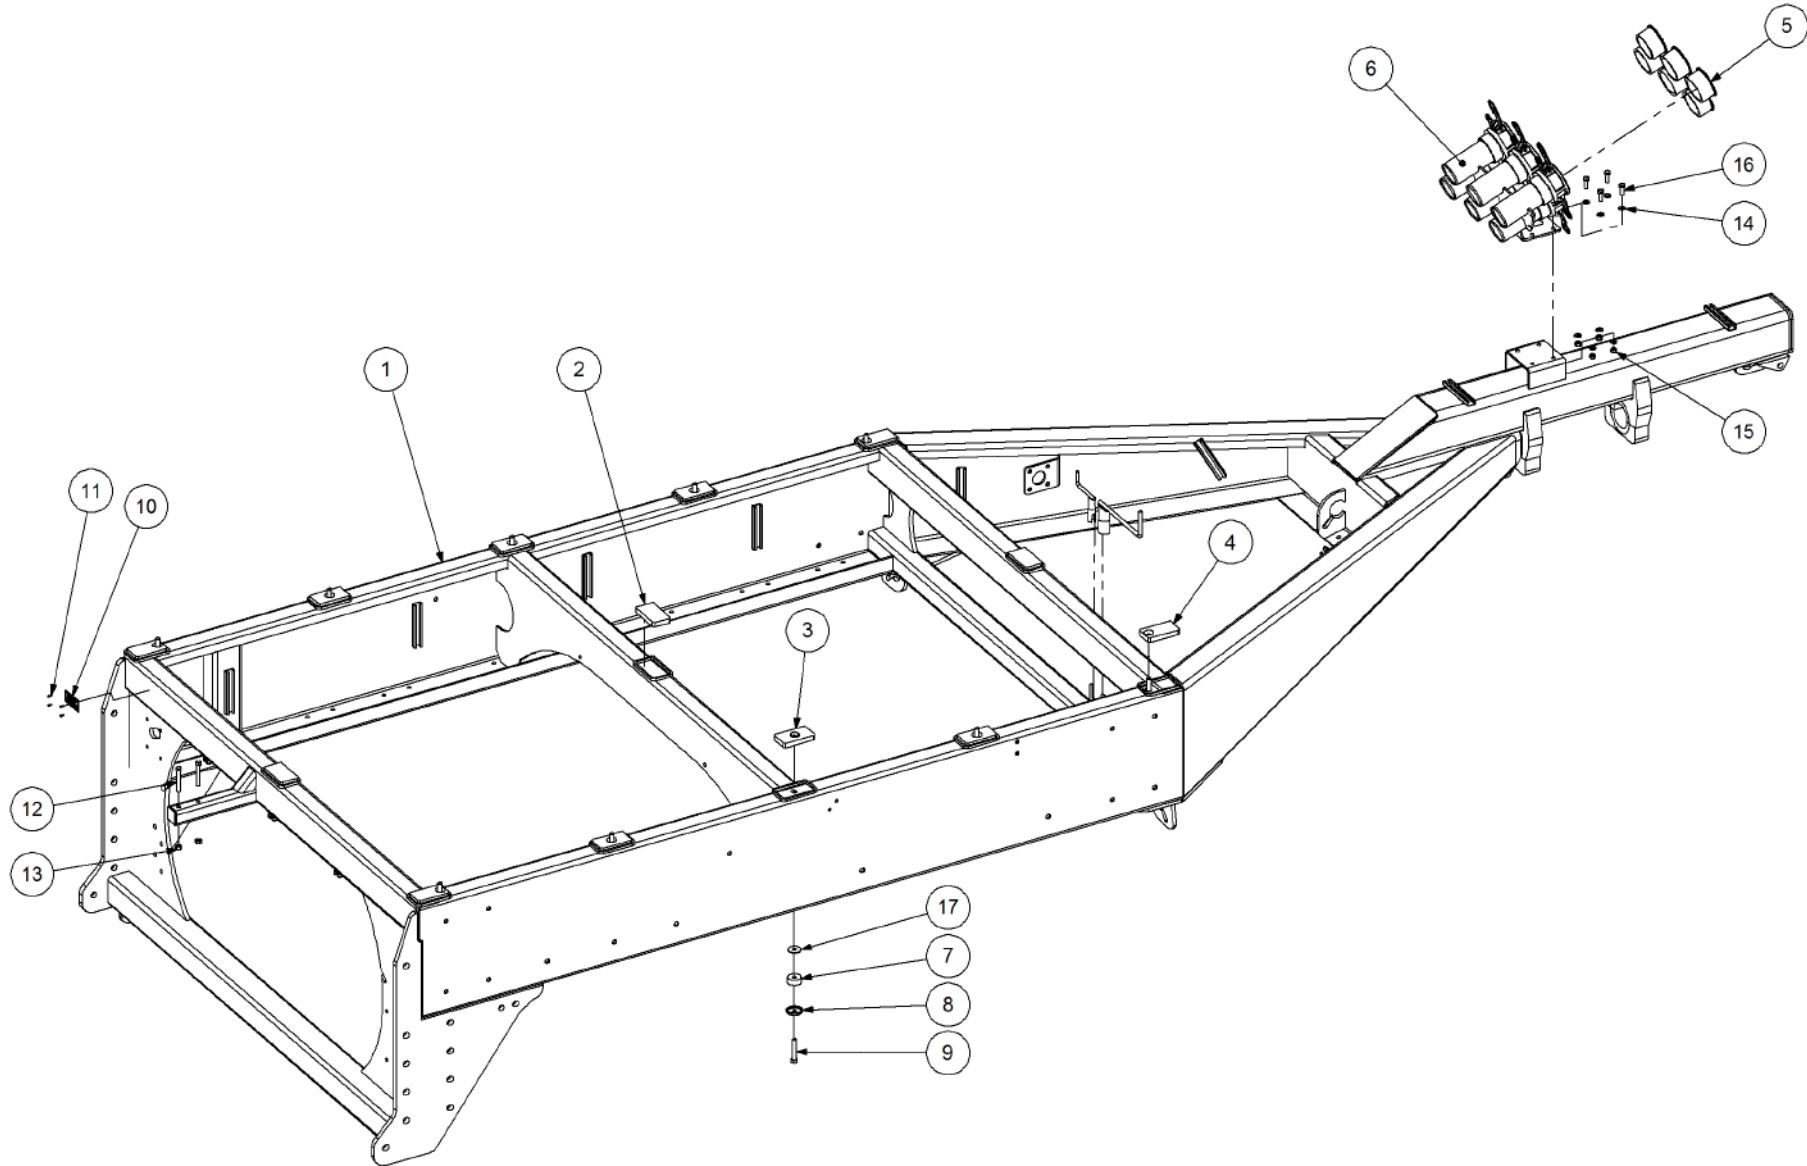

Key	Part Number	Description	Qty
------------	--------------------	--------------------	------------

P/N 214602140

Chassis Kit - TQC 2 Bin

Key	Part Number	Description	Qty
1	214602100	Chassis - TQC 2 Bin	1
2	197116213	Bin Pad	3
3	219001001	Bin Pad - Centre Hole	6
4	219001002	Bin Pad - End Hole	4
5	108000075	Plug - 3" Female	6
6	214602026	Breakaway & Coupling Assy	1
7	197401320	Bin Rubber - 13 ID x 40 OD x 20	10
8	219000001	Cupped Washer	10
9	000130705	Bolt Hex Hd 1/2" UNC x 2-3/4"	10
10	196008038	Serial Number Plate	1
11	059610000	Drive Screw 6g x 3/8"	4
12	000100755	Bolt Hex Hd 3/8" UNC x 3"	2
13	030130101	Nut 3/8" UNC Nyloc	2
14	085110000	Flat Washer 10 ID	8
15	080121000	Nut M10 Nyloc	4
16	050100308	Bolt Hex Hd M10 x 30	4
17	035101238	Flat Washer 1/2" ID	10