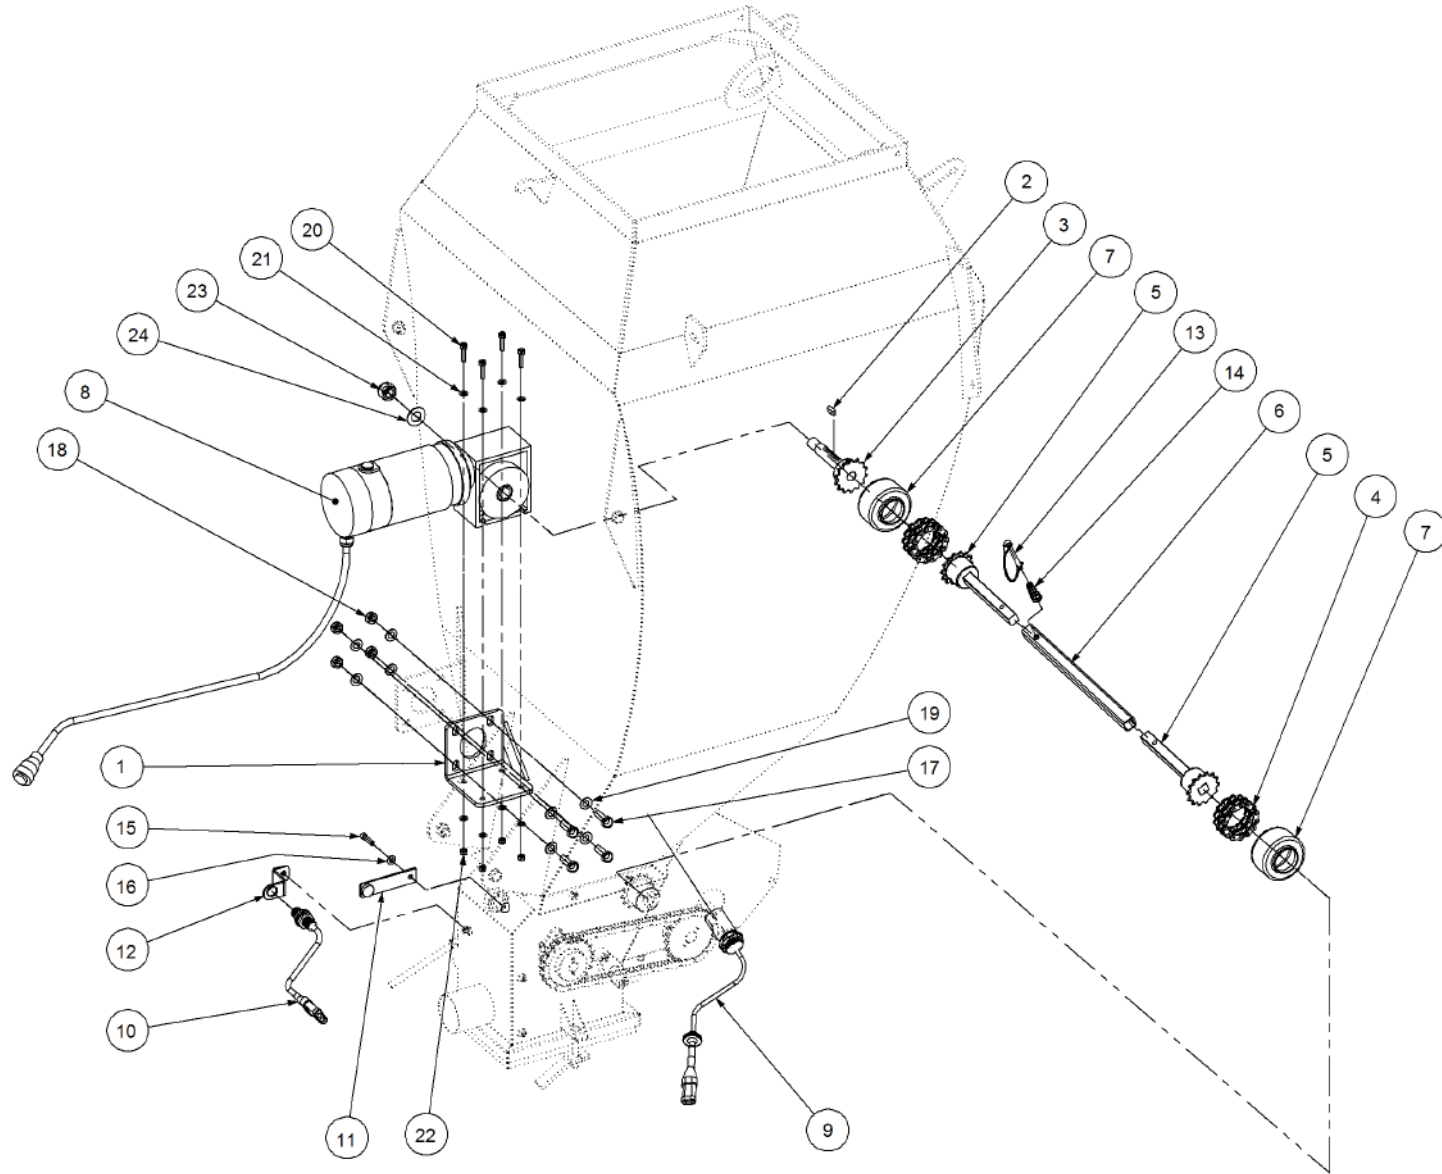

P/N 290602802 Drive Kit - SSB 300L TQ Electric Drive

Key	Part Number	Description	Qty
1	211302011	SSB Electric Drive Mount	1
2	246300036	Key	1
3	290000005	Input Shaft	1
4	125412120	Chain 1/2" BS Duplex 13L	2
5	290000011	Drive Shaft w/- Sprocket	2
6	290452075	Drive Tube	1
7	131000004	Chain Boot	2
8	116901350	Electric Drive & Gearbox	1
9	116900667	Sensor Kit - Bin Level	1
10	116901200	Sensor - Speed	1
11	208400142	Mount Plate - Single Magnet	1
12	208400140	Sensor Bracket - KEE	1
13	095306050	Lynch Pin 1/4"	1
14	124112032	Spring - Compression	1
15	010106025	Cap Screw 1/4" UNC x 1"	1
16	035106151	Flat Washer 1/4" ID	1
17	050100308	Bolt Hex Hd M10 x 30	4
18	080121000	Nut M10 Nyloc	4
19	085110000	Flat Washer 10 ID	8
20	060106015	Cap Screw M6 x 15	4
21	085106000	Flat Washer 6 ID	8
22	080120600	Nut M6 Nyloc	4
23	030130161	Nut 5/8" UNC Nyloc	1
24	035116351	Flat Washer 5/8" ID	1

Key	Part Number	Description	Qty