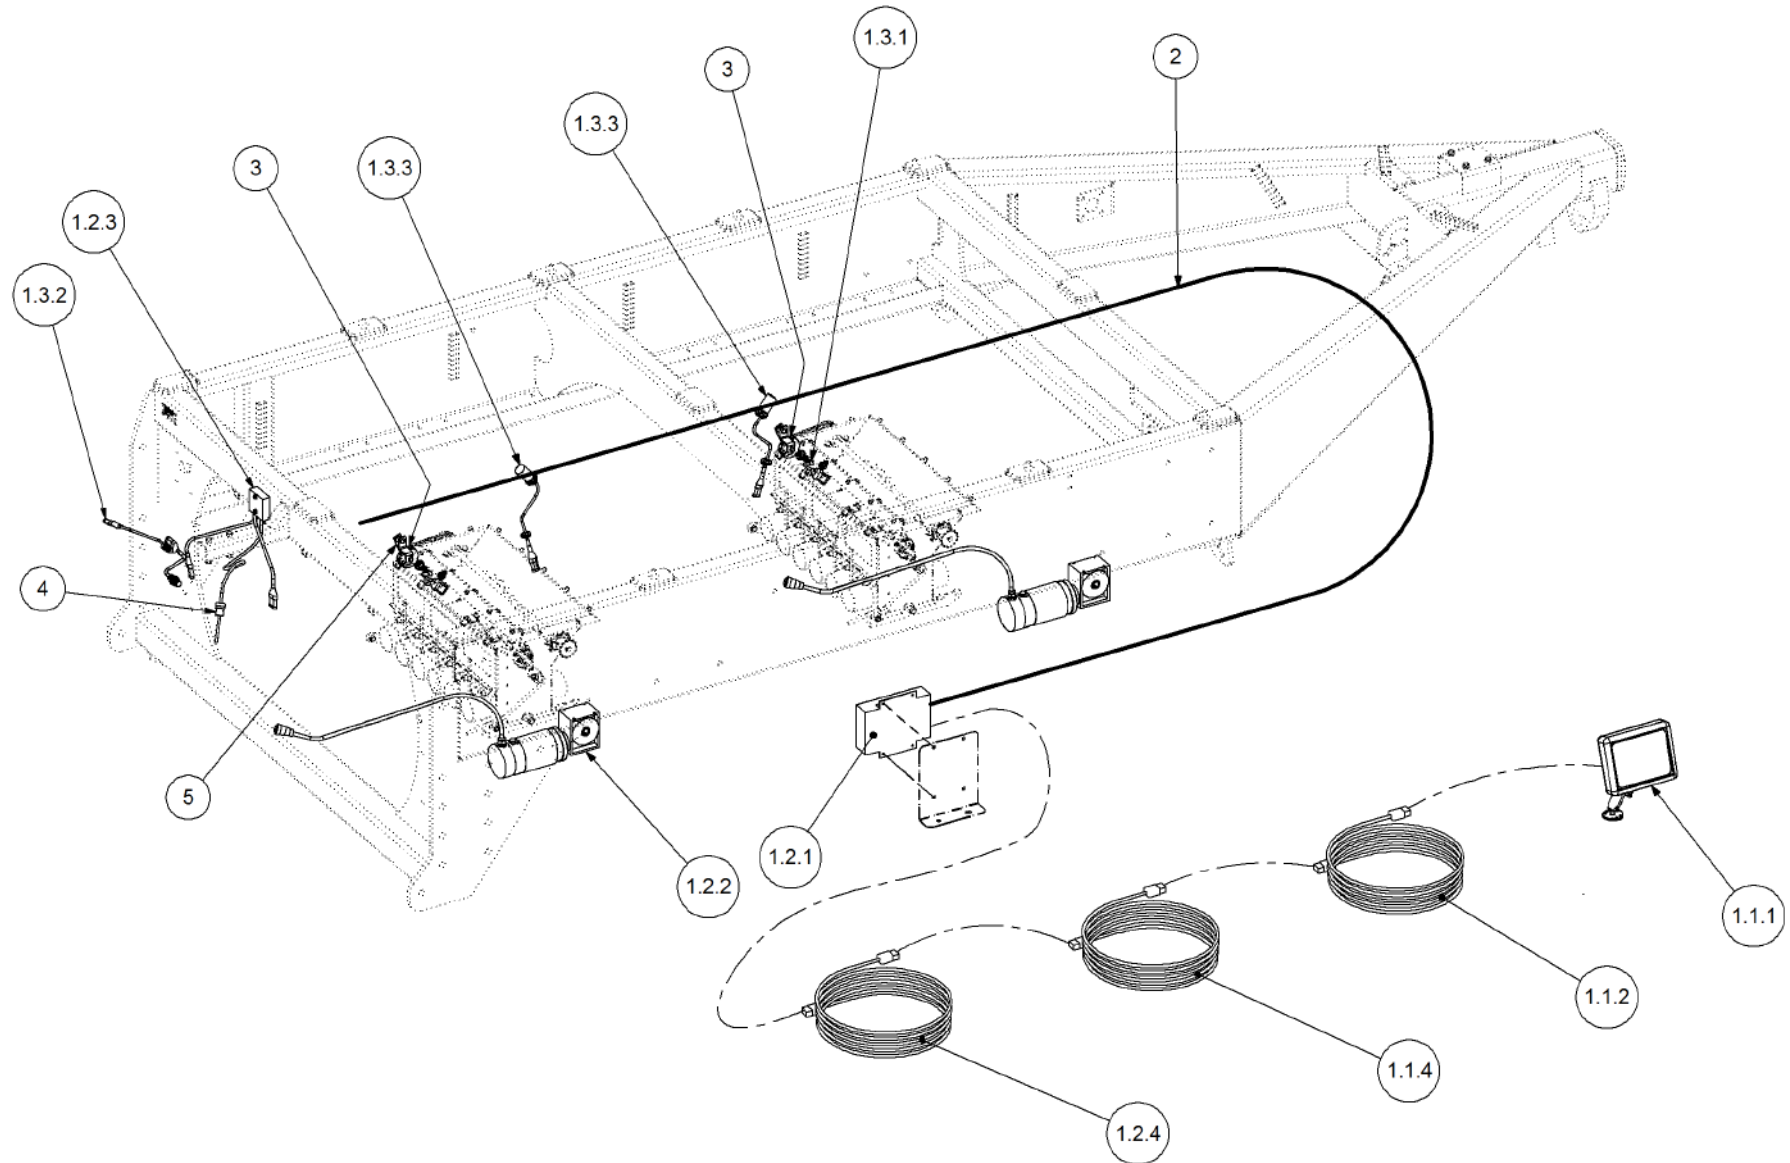

P/N 290102455 Monitor & Harness Kit - Eagle 2 Bin w/- Actuator

Key	Part Number	Description	Qty
1	116102455	Monitor - Eagle 2 Bin (Actuator)	1
1.1	116400670	Actuator Kit - 3 Bin	1
1.1.1	116701755	Console - Eagle	1
1.1.2	116900874	Manual - Eagle (Actuator)	1
1.2	116400671	Actuator Kit - 2 Bin	1
1.2.1	116900443	Linear Actuator	2
1.2.2	116900267	Sensor Kit - Fan Pressure	1
1.2.3	116101526	Multi Drive Electronic Control Unit (MDECU) 4 Bin	1
1.3	116400493	Sensor Kit - Eagle 2 Bin	1
1.3.1	116901200	Sensor - Speed	3
1.3.2	116900755	Sensor - Fan	1
1.3.3	116900667	Sensor Kit - Bin Level	2
1.3.4	116900442	Encoder - 8 Magnet	2
2	116700453	Harness - 4 Bin	1
3	116700467	Harness - 12.5m Extension	1
4	116701973	Harness - Tractor	1
5	116700468	Harness - 10.0m Extension	1
6	159421608	Filter	1
7	290000103	Sensor Mount Kit - 2 Bin	1

Key	Part Number	Description	Qty