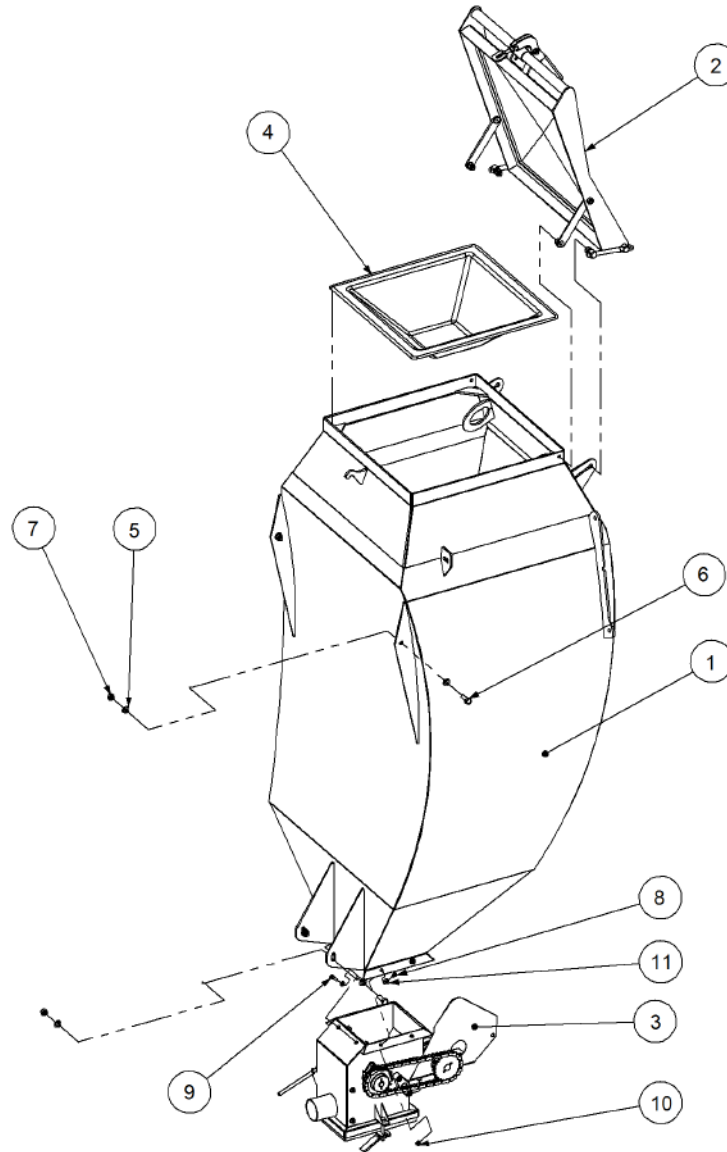

P/N 201450251 SSB Sub Assembly - 450L 1 Way Electric Drive

Key	Part Number	Description	Qty
1	201450001	Small Seeds Box - 450L	1
2	203150000	Lid Assy - Medium	1
3	208103000	Metering Unit SSB - 1 Way Electric Drive	1
4	203155001	Wire Basket	1
5	085110000	Flat Washer 10 ID	8
6	050100308	Bolt Hex Hd M10 x 30	4
7	080121000	Nut M10 Nyloc	4
8	010106012	Cap Screw 1/4" UNC x 1/2"	6
9	010106019	Cap Screw 1/4" UNC x 3/4"	2
10	030110061	Nut 1/4" UNC	6
11	035106151	Flat Washer 1/4" ID	9

Key	Part Number	Description	Qty