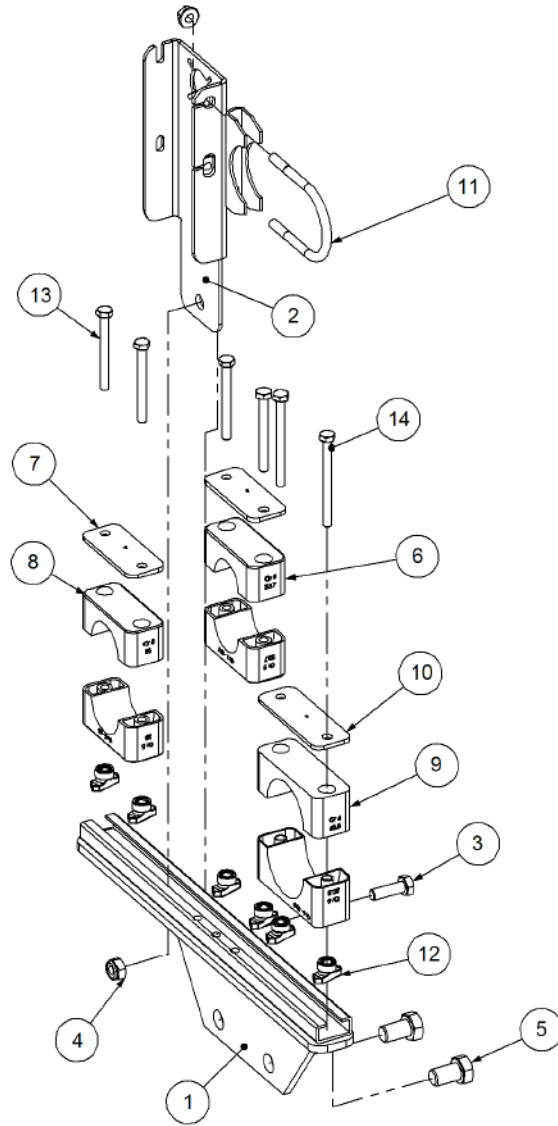

Key	Part Number	Description	Qty
-----	-------------	-------------	-----

P/N 242900000 Axle Hub & Stub - Drive - 6.5T (8 stud) x 3.0m

Key	Part Number	Description	Qty
1	242900001	Axle - Drive	1
2	111103000	Grease Nipple 1/8" BSP	1
3	060108030	Cap Screw M8 x 30	4
4	249092002	Axle Nut 1-1/2"	1
5	080161801	Wheel Nut M18	8
6	135030311	Bearing Tapered Roller 55 ID	1
7	139092006	Hub - 8 stud	1
8	139092007	Grease Cap	1
9	056180600	Wheel Stud M18	8
10	060108050	Cap Screw M8 x 50	4
11	135032216	Bearing Tapered Roller 80 ID	1
12	139092009	Wear Ring	1
13	139092008	Seal 100 ID	1
14	092206080	Split Pin 6.3 Dia x 80	1
15	000080255	Bolt Hex Hd 5/16" UNC x 1"	1
16	036108000	Spring Washer 5/16" ID	1
17	290000002	Retainer Washer	1
18	115005314	Electric Clutch w/- 18T Sprocket	1
19	030130111	Nut 7/16" UNC Nyloc	8
20	136220500	Bearing Housing - 4 Bolt	2
21	000110505	Bolt Hex Hd 7/16" UNC x 2" UNC	8
22	135520525	Bearing - 1" ID	2
23	290000003	Clutch Shaft	1
24	182070830	Key 7 x 8 x 30 Lg	1
25	249063000	Chain 5/8" Simplex O'ring	1
26	115001512	Cable Clamp	2
27	094105000	Pop Rivet 3/16" Steel	2
28	131210490	Drive Shaft & Universal	1
29	035108161	Flat Washer 5/16" ID	16
30	240000000	Bush	1
31	111206450	Grease Nipple 1/4" UNF - 45°	2
32	249150543	Sprocket Plate 5/8" BS x 54T	1

Key	Part Number	Description	Qty
-----	-------------	-------------	-----

P/N 233260120

Hyd Hose & Electrical Connector Assy

Key	Part Number	Description	Qty
1	233260121	Hyd Hose Bracket	1
2	233260123	Electrical Fitting Bracket	1
3	050080258	Bolt Hex Hd M8 x 25	1
4	080120800	Nut M8 Nyloc	1
5	050120208	Bolt Hex Hd M12 x 20	2
6	156145337	Clamp Pipe Single 33.7 Dia	1
7	156165000	Clamp Top Plate	2
8	156145380	Clamp Pipe Single 38 Dia	1
9	156146508	Clamp Pipe Single 50.8 Dia	1
10	156166000	Clamp Top Plate	1
11	103100045	Clamp Exhaust 1-3/4" Dia	1
12	156180006	Stauff Rail Nut M6	6
13	050060608	Bolt Hex Hd M6 x 60	4
14	050060708	Bolt Hex Hd M6 x 70	2