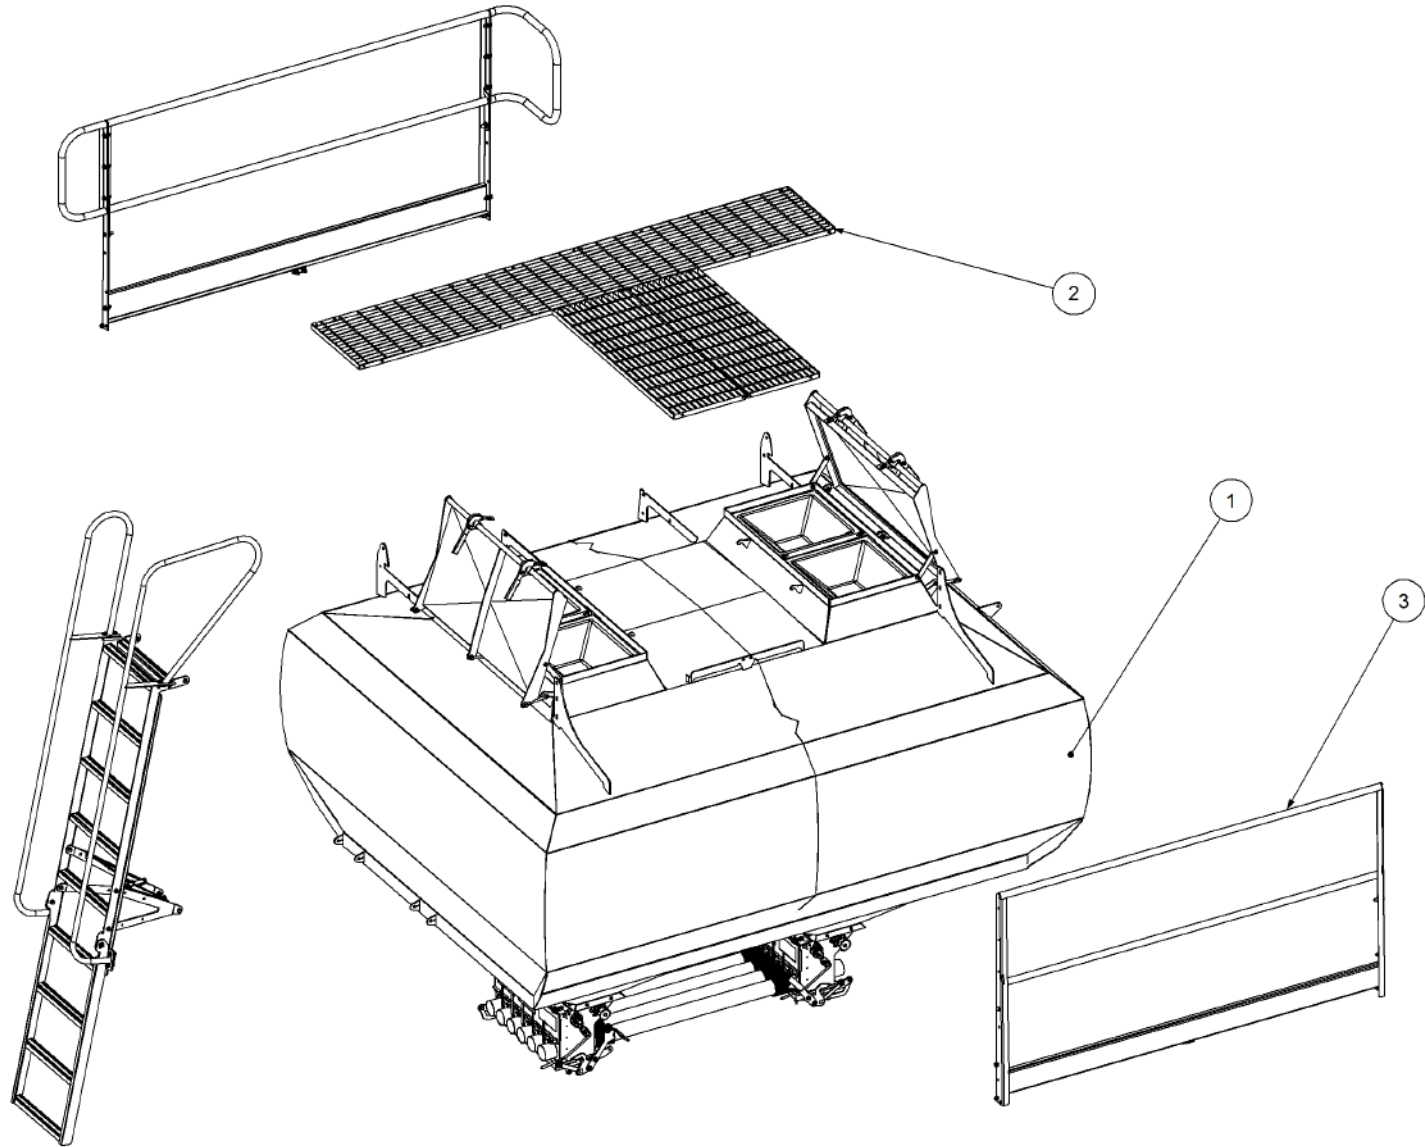

Simplicity
A U S T R A L I A

Parts Manual

TQC - Trailing Quad Castor Air Seeder

09000 TQC2

P/N 09000 TQC2 9000 TQC 2 Bin Air Seeder

Key	Part Number	Description	Code	Key	Part Number	Description	Code
1	200902000	Bin Assembly - 9000 2 Bin	(Std)				
2	214602140	Chassis Kit - TQC 2 Bin	(Std)				
3	290602000	Drive Kit - Ground Drive	(Std)				
3	290602010	Drive Kit - 1 Bin Isolation	(Opt)				
3	290602011	Drive Kit - 2 Bin Isolation	(Opt)				
3	290602002	Drive Kit - Linear Control	(Opt)				
3	290602001	Drive Kit - Electric Drive	(Opt)				
4	250000003	Blower Kit - Rexroth	(Std)				
4	250000103	Blower Kit - Rexroth w/- Diverter Valve	(Opt)				
4	250000002	Blower Kit - Volvo	(Opt)				
4	250000102	Blower Kit - Volvo w/- Diverter Valve	(Opt)				
5	220602060	Axle Assy - 3.0m Castoring	(Std)				
6	248900000	Axle Hub & Stub Kit - 6.5T (8 stud) x 3.0m	(Std)				
7	248000001	Wheel Kit - 15.5/80 x 24 Tyre - 6 stud	(Std)				
8	248000004	Wheel Kit - 23.1 x 30 Tyre - 8 stud	(Std)				
8	248000007	Wheel Kit - 24.5 x 32 Tyre - 8 Stud	(Opt)				
9	291600005	Dispatch Kit - Ground Drive	(Std)				
10	156590005	Stauff Clamp Kit	(Std)				
11	290126400	Monitor & Harness Kit - Eagle 2 Bin	(Std)				
11	290102455	Monitor & Harness Kit - Eagle 2 Bin w/- Actuator	(Opt)				
11	290102376	Monitor & Harness Kit - Eagle 2 Bin w/- Electric Drive	(Opt)				
11	290102944	Monitor & Harness Kit - X20 2 Bin w/- Actuator	(Opt)				
12	196590002	Decal '9000' Simplicity 1000 x 400mm	(Std)				
12	196042512	Decal - Assorted Instructions	(Std)				
12	196015020	Decal 'Wheat Sheaf Logo' 150 x 200	(Std)				
13	201450100	SSB Kit - 450L 1 Way Ground Drive	(Opt Extra)				
13	201450102	SSB Kit - 450L 2 Way Ground Drive	(Opt Extra)				
13	201450101	SSB Kit - 450L 1 Way Electric Drive	(Opt Extra)				
14	265902000	Auger Kit 8" - RH	(Opt Extra)				
14	265903000	Auger Kit 8" - LH	(Opt Extra)				
15	234000000	Harrow Hitch Assy	(Opt Extra)				
16	233261005	Pull, Stiffbar & Chain Kit	(Opt Extra)				