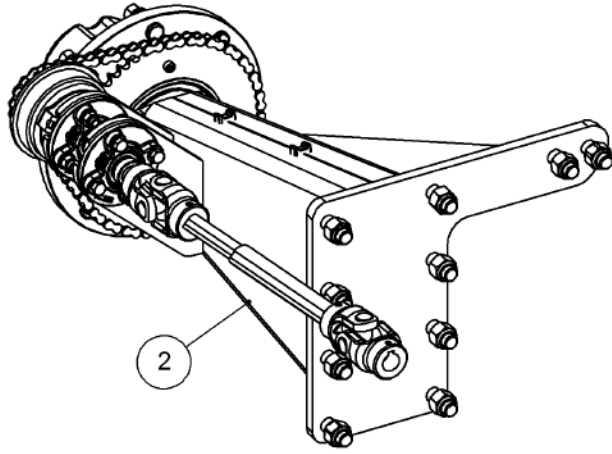

P/N 248900000

Axle Hub & Stub Kit - 6.5T (8 stud) x 3.0m

Key	Part Number	Description	Qty
1	243900000	Axle Hub & Stub - Lazy - 6.5T (8 stud) x 3.0m	1
2	242900000	Axle Hub & Stub - Drive - 6.5T (8 stud) x 3.0m	1
3	000190638	Bolt Hex Hd 3/4" UNC x 2-1/2"	20
4	030130191	Nut 3/4" UNC Nyloc	20

Key	Part Number	Description	Qty