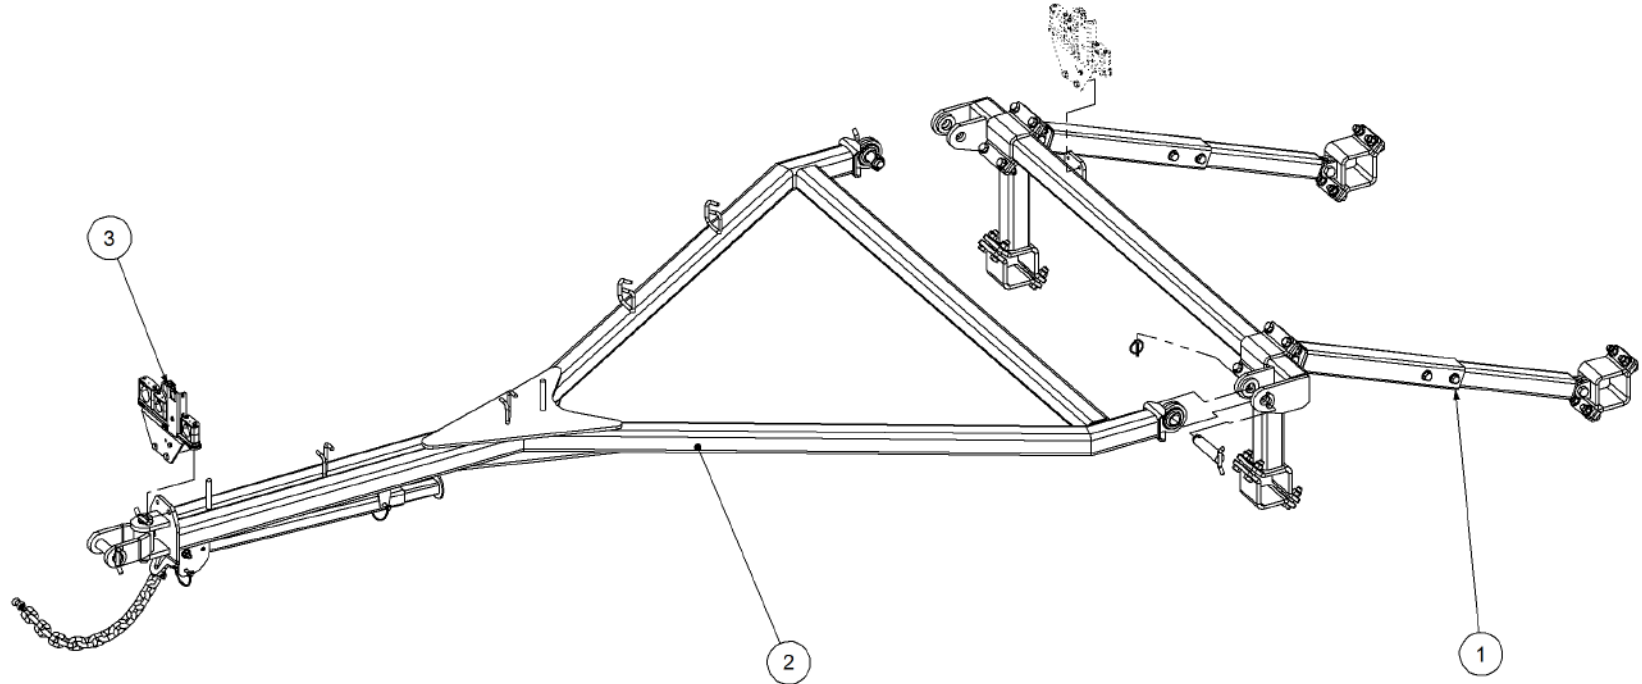

P/N 233600030

A Frame Pull Kit - Universal 3" x 3" RHS

Key	Part Number	Description	Qty
1	233600031	Mount Frame Assy - Universal 3" x 3" RHS	1
2	300571530	Rear 'A' Frame Assy	1
3	233260120	Hyd Hose & Electrical Connector Assy	1

Key	Part Number	Description	Qty