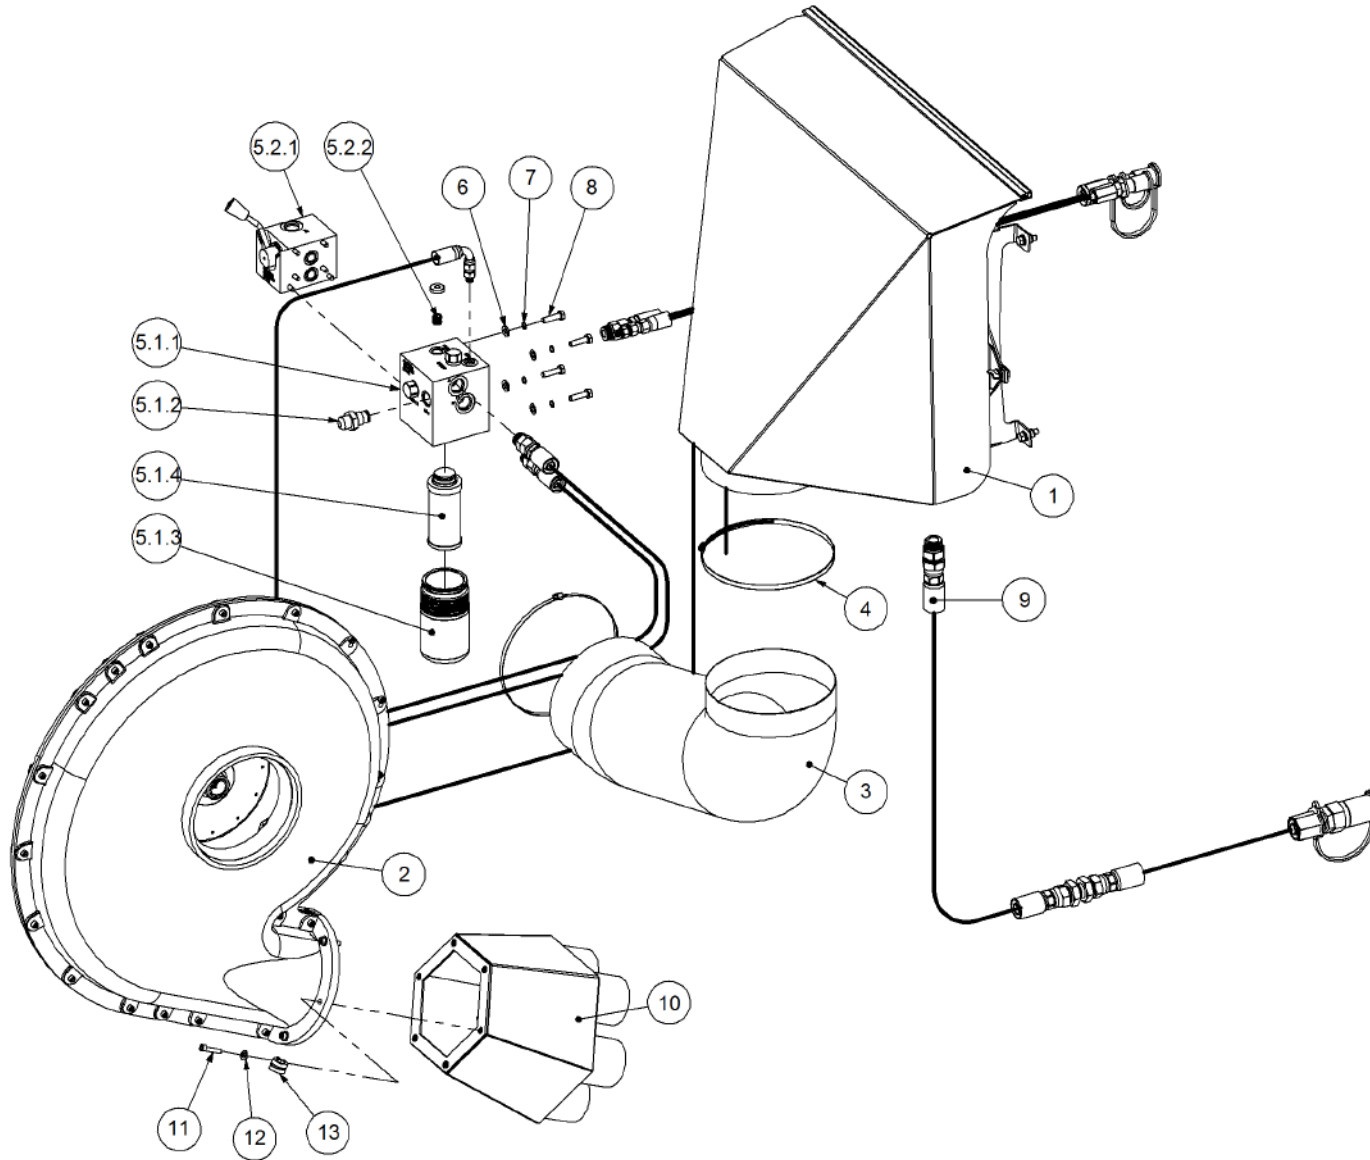

P/N 250000103 Blower Kit - Rexroth w/- Diverter Valve

Key	Part Number	Description	Qty
1	205600010	Cooler Assy	1
2	251902000	Blower - Rexroth	1
3	205001000	Hose - 8" Nyladuct	1
4	101178229	Hose Clamp - 178 - 229	2
5	254000006	Anti Cavity Manifold & Diverter Valve	1
5.1	254000002	Anti Cavity Manifold	1
5.1.1	161000003	Anti Cavity Manifold	1
5.1.2	161000005	HI-VT Indicator	1
5.1.3	254000001	Filter Bowl	1
5.1.4	159424400	Filter Element suits Anti Cavity Manifold - Blower Kit	1
5.2	254000003	Diverter Valve	1
5.2.1	161000004	Diverter Valve 6 Bolt Version	1
5.2.2	013451313	Fitting - Plug 1/4" BspM	1
6	085108000	Flat Washer 8 ID	4
7	086108000	Spring Washer 8 ID	4
8	050080308	Bolt Hex Hd M8 x 30	4
9	150000042	Hydraulic Hose & Fittings Kit	1
10	259602000	Blower Outlet - 6 Outlet	1
11	010106032	Cap Screw 1/4" UNC x 1-1/4"	6
12	035106151	Flat Washer 1/4" ID	6
13	115001351	Cable Clamp 18mm	1

Key	Part Number	Description	Qty