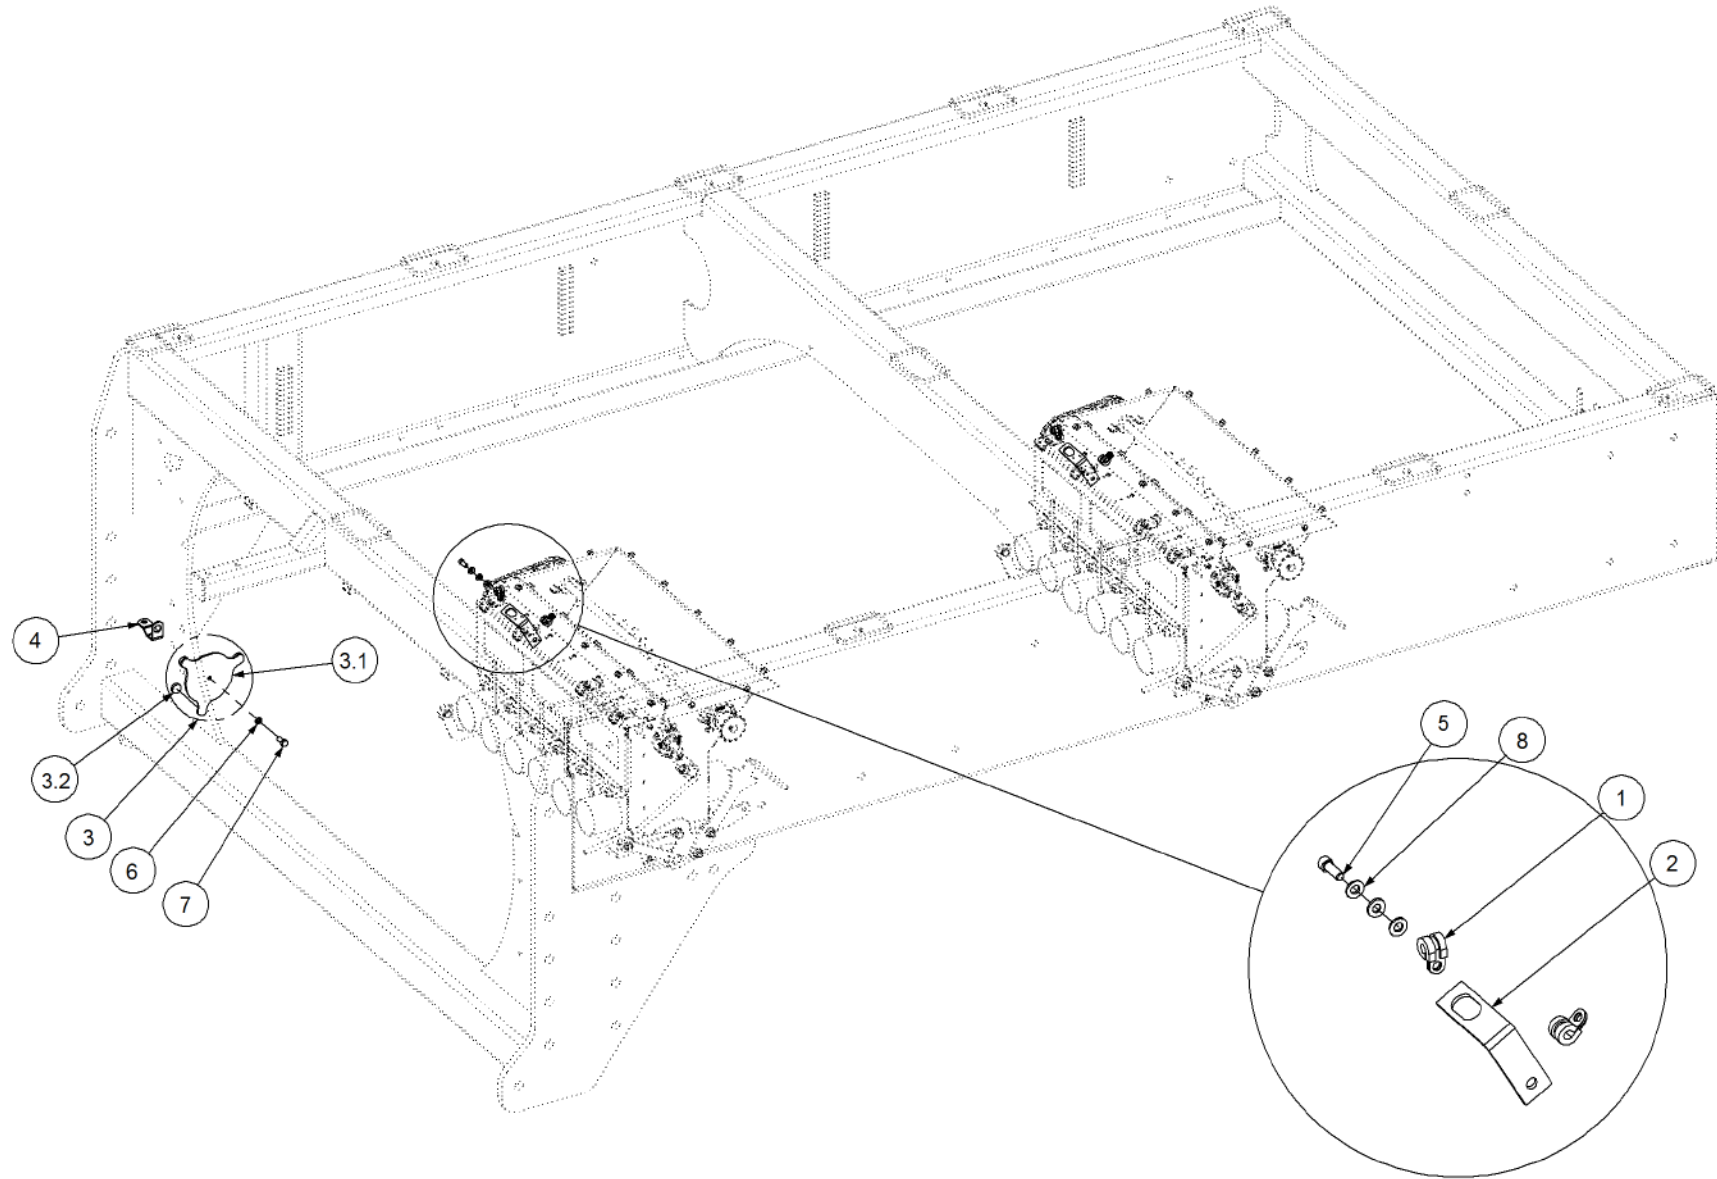

P/N 290000103 Sensor Mount Kit - 2 Bin

Key	Part Number	Description	Qty
1	115001350	Cable Clamp 10mm	4
2	290000098	Speed Sensor Bracket	2
3	290000101	Mount Plate - Speed Magnet	1
3.1	193075004	Sensor Plate - 3 Magnet	1
3.2	193075005	Disc Magnet	3
4	290000102	Sensor Mount	1
5	010106019	Cap Screw 1/4" UNC x 3/4"	2
6	036108000	Spring Washer 5/16" ID	1
7	050080208	Bolt Hex Hd M8 x 20	1
8	035106151	Flat Washer 1/4" ID	6

Key	Part Number	Description	Qty