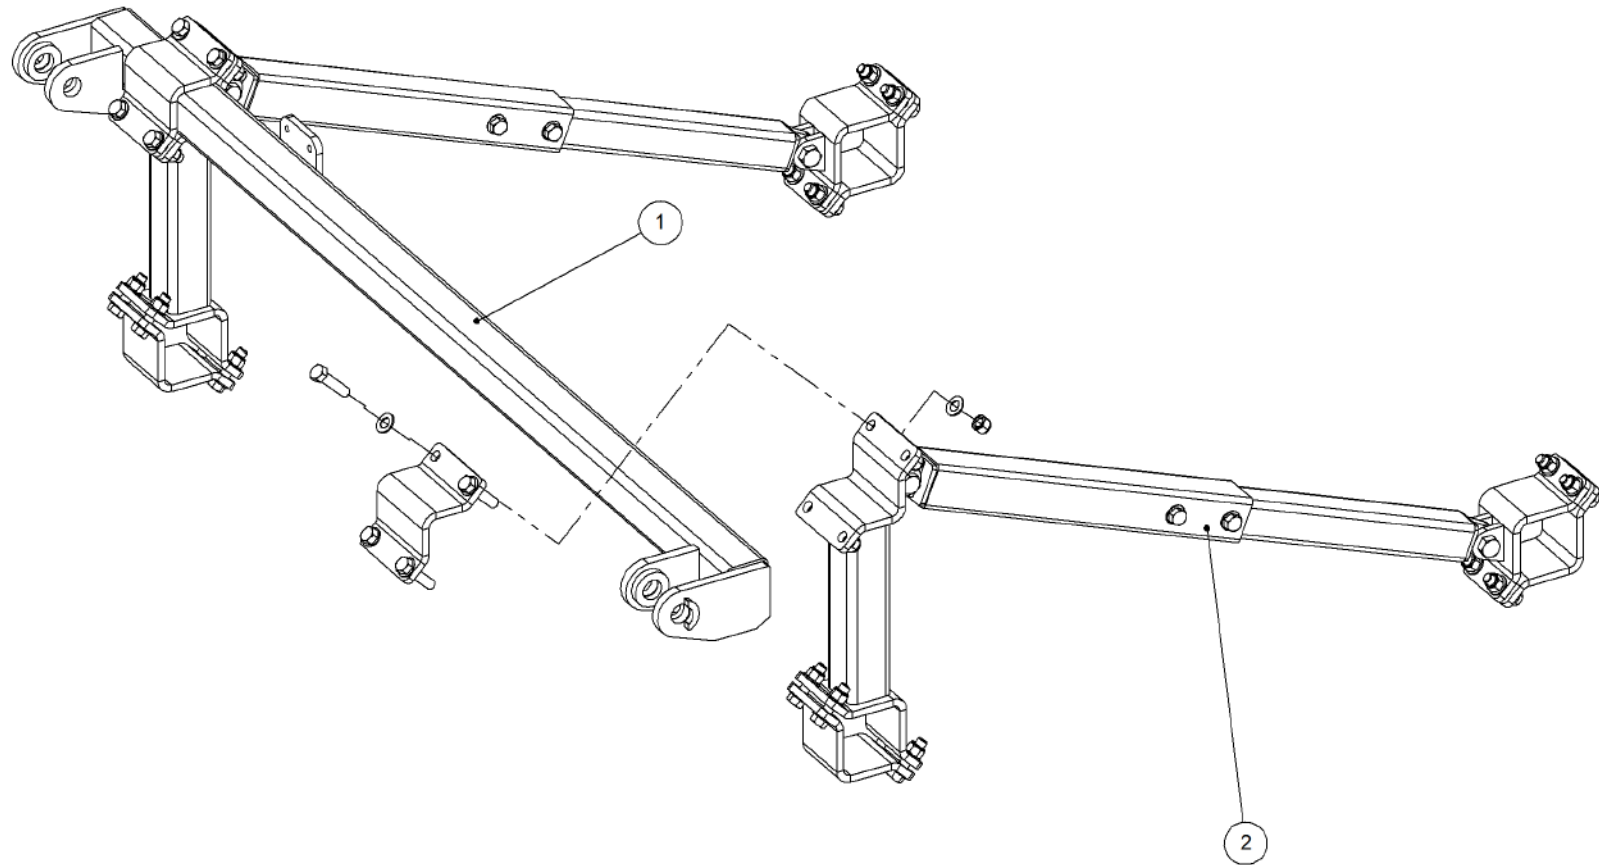

P/N 233600031

Mount Frame Assy - Universal 3" x 3" RHS

Key	Part Number	Description	Qty
1	330331009	Cross Beam	1
2	233600032	Rear Brace Assy	2

Key	Part Number	Description	Qty