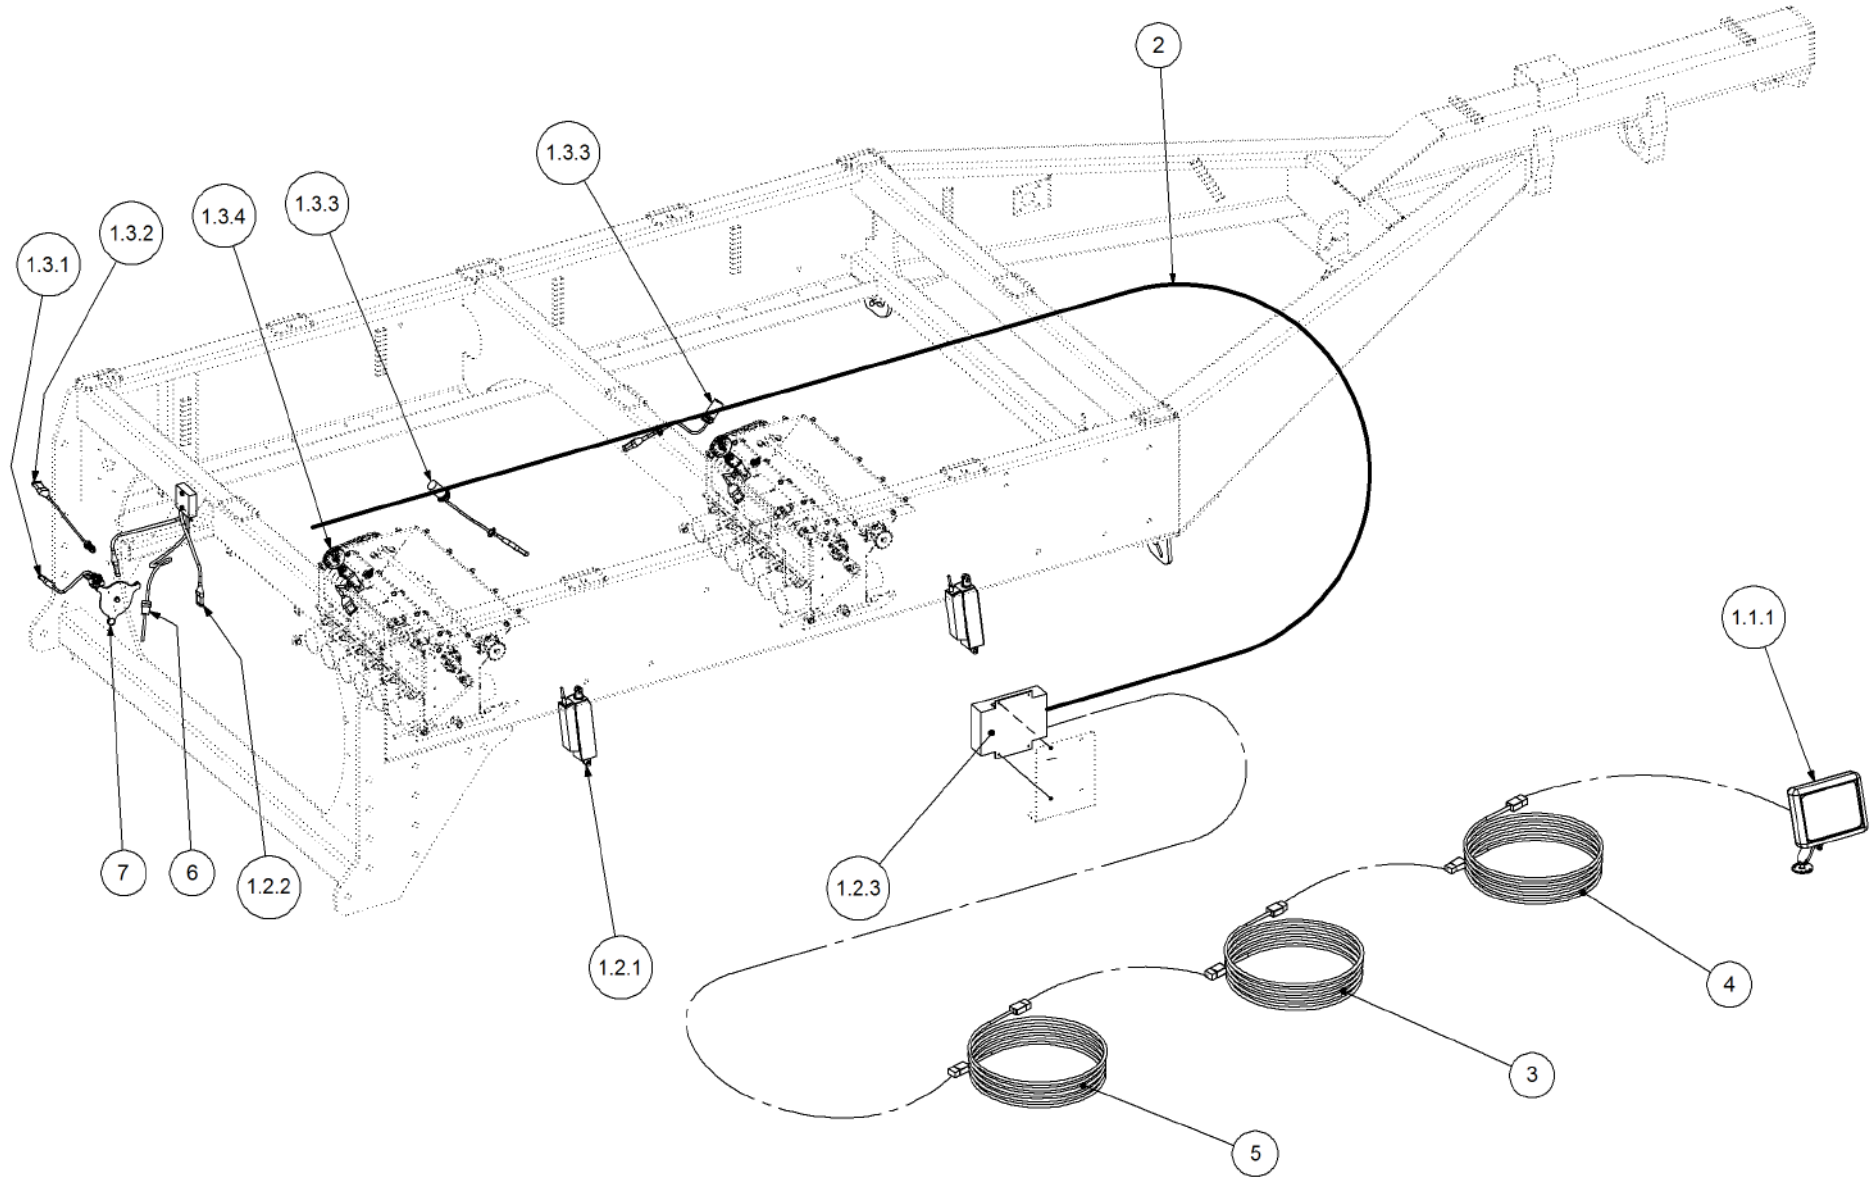

P/N 290126400 Monitor & Harness Kit - Eagle 2 Bin

Key	Part Number	Description	Qty
1	116126400	Monitor - Eagle 2 Bin	1
1.1	116701755	Console - Eagle	1
1.2	116900267	Sensor Kit - Fan Pressure	1
1.3	116700600	Operator's Manual - Eagle Monitor	1
1.4	116901200	Sensor - Speed	3
1.5	116900755	Sensor - Fan	1
1.6	116900667	Sensor Kit - Bin Level	2
1.7	116900442	Encoder - 8 Magnet	2
2	116700453	Harness - 4 Bin	1
3	116701124	Harness - 13.0 m Extension	1
4	116701780	Harness - Tractor	1
5	159421608	Filter	1
6	290000103	Sensor Mount Kit - 2 Bin	1

Key	Part Number	Description	Qty